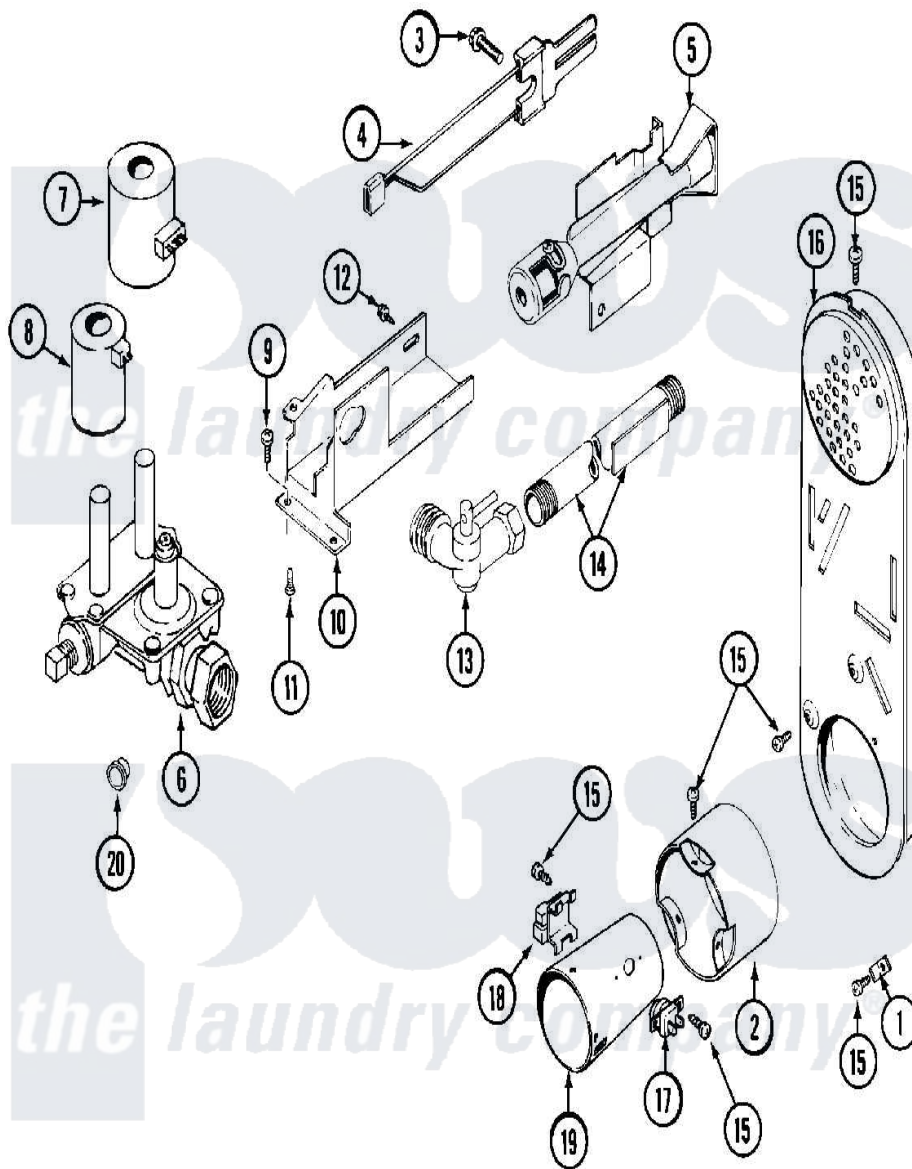

Maytag MDG12CSAGW 06 - GAS VALVE

Maytag [Commercial Maytag MDG12CSAGW Dryer Parts](#) Parts Diagram 06 - GAS VALVE
 Click on the part number to view part

Item	Original Part Number	Replaced By	Status	Part Description
001	Y312890			Retainer, Heater Chamber
002	NLA		Not Available	EXTENSION, CONE
003	304971			Screw Note: Screw, Igniter
004	304970	4391996		Ignitor
005	33001247	33002793		Burner Assembly
006	307927			Valve, Gas
"	33001847	307927		Valve, Gas
007	306106			Coil, Holding And Booster--W
008	306105	694540		Coil, 60 Hz
009	Y313561			Screw---NA
010	314566			Gas Control Bracket
011	Y313559			Screw
012	314082	90767		Screw, 8A X 3/8 HeX Washer Head Tapping
"	314568	Y313559		Screw
013	33001842	3406051		Elbow Union Assembly
"	Y303349			Angle Shut-Off, Gas Valve

014	Y303383	33001735	Pipe And Bracket Assembly Series 18 Not Needed Use Vavle
015	211294	90767	Screw, 8A X 3/8 HeX Washer Head Tapping
016	Y308504	Not Available	INLET DUCT ASSEMBLY
017	303395		Thermostat, Hi-Limit
018	Y303377	338906	Radiant, Sensor
019	Y308549		Combustion Cone Assembly
020	33001693		Cap, Gas Pipe