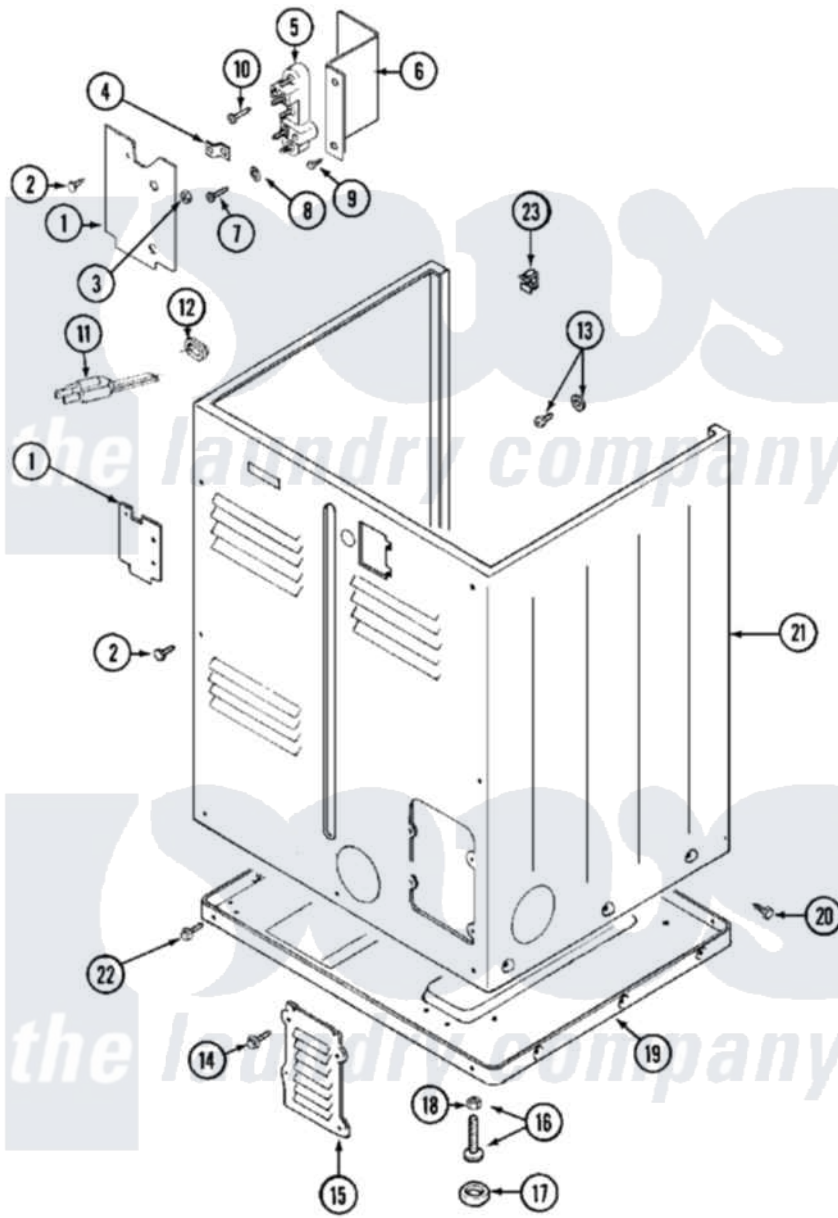

# Maytag MDG12CSAGW 08 - CABINET-REAR

Maytag [Commercial Maytag MDG12CSAGW Dryer Parts](#) Parts Diagram 08 - CABINET-REAR  
 Click on the part number to view part

Item	Original Part Number	Replaced By	Status	Part Description
001	Y312905		Not Available	COVER, TERMINAL
002	<a href="#">Y313561</a>			Screw----NA
003	<a href="#">311484</a>	<a href="#">112432</a>		Nut
004	<a href="#">Y312184</a>			Strap, Grounding
005	<a href="#">33001244</a>			Block, Terminal
006	<a href="#">Y312904</a>			Bracket, Terminal Block
007	<a href="#">Y312209</a>	<a href="#">W10001200</a>		Screw
008	<a href="#">Y311270</a>			Washer, Terminal Block
009	Y310632	<a href="#">1163839</a>		Screw
010	NLA		Not Available	SCREW, GROUND STRAP
011	308966		Not Available	CORD, POWER (EXPORT)
"	33001285		Not Available	CORD, POWER
"	<a href="#">33001425</a>			Locknut, Eared For Canadian
012	<a href="#">216183</a>			Grommet, Cord Export
013	NLA		Not Available	SCREW & WASHER ASSEMBLY
014	216423	<a href="#">3370225</a>		Screw

015	Y312951		Not Available	ACCESS COVER, BACK
016	<a href="#">Y305086</a>			Adjustable Leg And Nut
017	<a href="#">Y314137</a>			Foot, Rubber
018	<a href="#">Y052740</a>	<a href="#">62739</a>		Nut, Lock
019	Y303361		Not Available	BASE ASSY. (UPPER & LOWER)
020	<a href="#">213007</a>			Xfor Cabinet See Cabinet, Back
021	NLA		Not Available	CABINET (WHT)
022	<a href="#">Y313561</a>			Screw---NA
"	Y310632	<a href="#">1163839</a>		Screw
023	<a href="#">Y310376</a>			Clip, Door Switch Harness