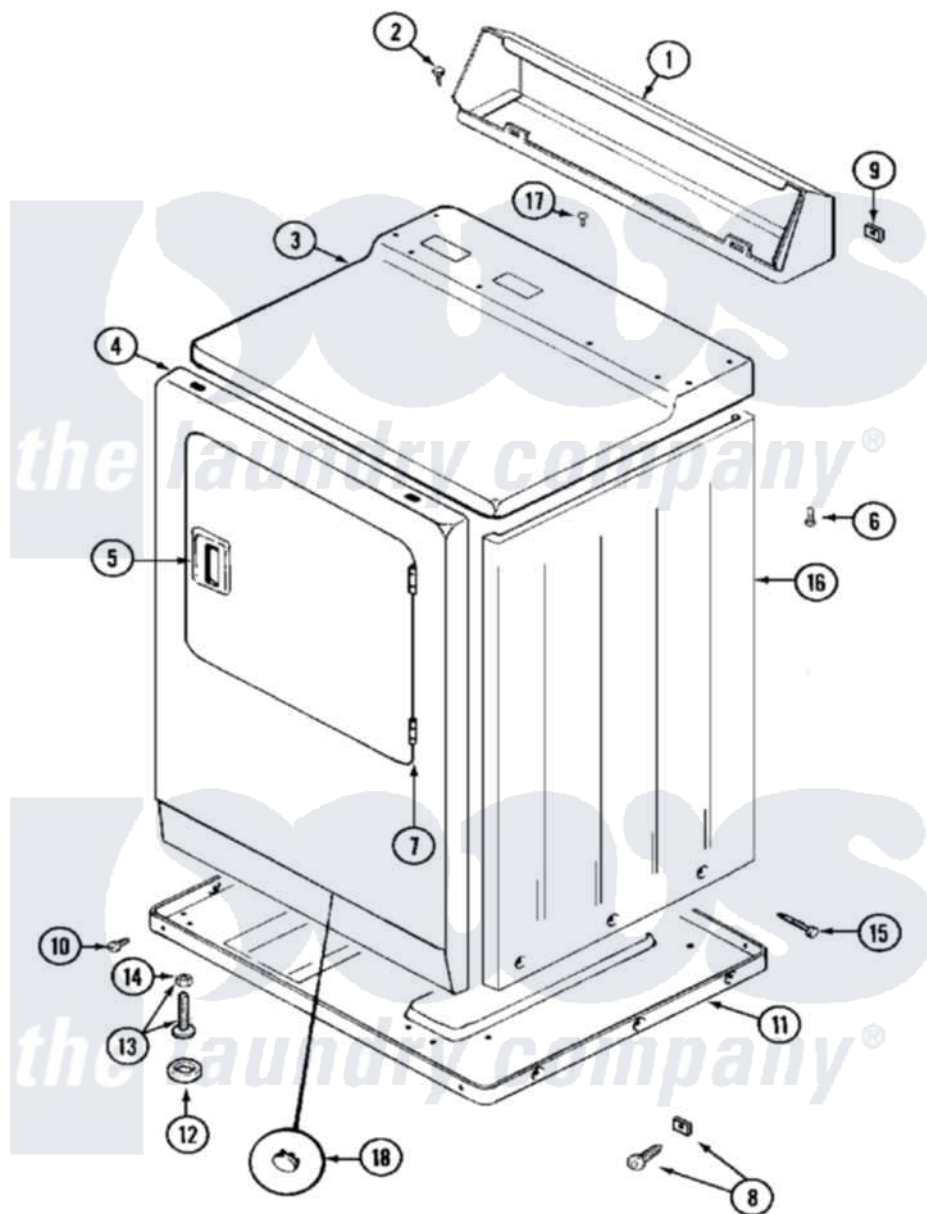

# Maytag MDG12MNAAW 01 - CABINET-FRONT

Maytag Commercial Maytag MDG12MNAAW Dryer Parts Parts Diagram 01 - CABINET-FRONT  
 Click on the part number to view part

| Item | Original Part Number     | Replaced By               | Status        | Part Description                   |
|------|--------------------------|---------------------------|---------------|------------------------------------|
| 001  | <a href="#">33001280</a> |                           |               | Console                            |
| 002  | 212276                   | <a href="#">W10116760</a> |               | Screw                              |
| 003  | NLA                      |                           | Not Available | COVER, TOP (WHT)                   |
| 004  | 33001486                 | <a href="#">98008544</a>  |               | Screw                              |
| "    | NLA                      |                           | Not Available | PANEL, FRONT (WHT)---NA            |
| 005  | <a href="#">33001241</a> |                           |               | Handle, Door                       |
| 006  | <a href="#">214354</a>   |                           |               | Screw, Top Cover To Cabnt.         |
| 007  | <a href="#">33001230</a> |                           |               | Hinge, Door                        |
| 008  | <a href="#">22001496</a> |                           |               | Front Panel Fastener And Screw     |
| 009  | <a href="#">215075</a>   |                           |               | Fastener, Control Panel To Console |
| 010  | <a href="#">Y313561</a>  |                           |               | Screw---NA                         |
| "    | Y310632                  | <a href="#">1163839</a>   |               | Screw                              |
| 011  | Y303361                  |                           | Not Available | BASE ASSY. (UPPER & LOWER)         |
| 012  | <a href="#">Y314137</a>  |                           |               | Foot, Rubber                       |