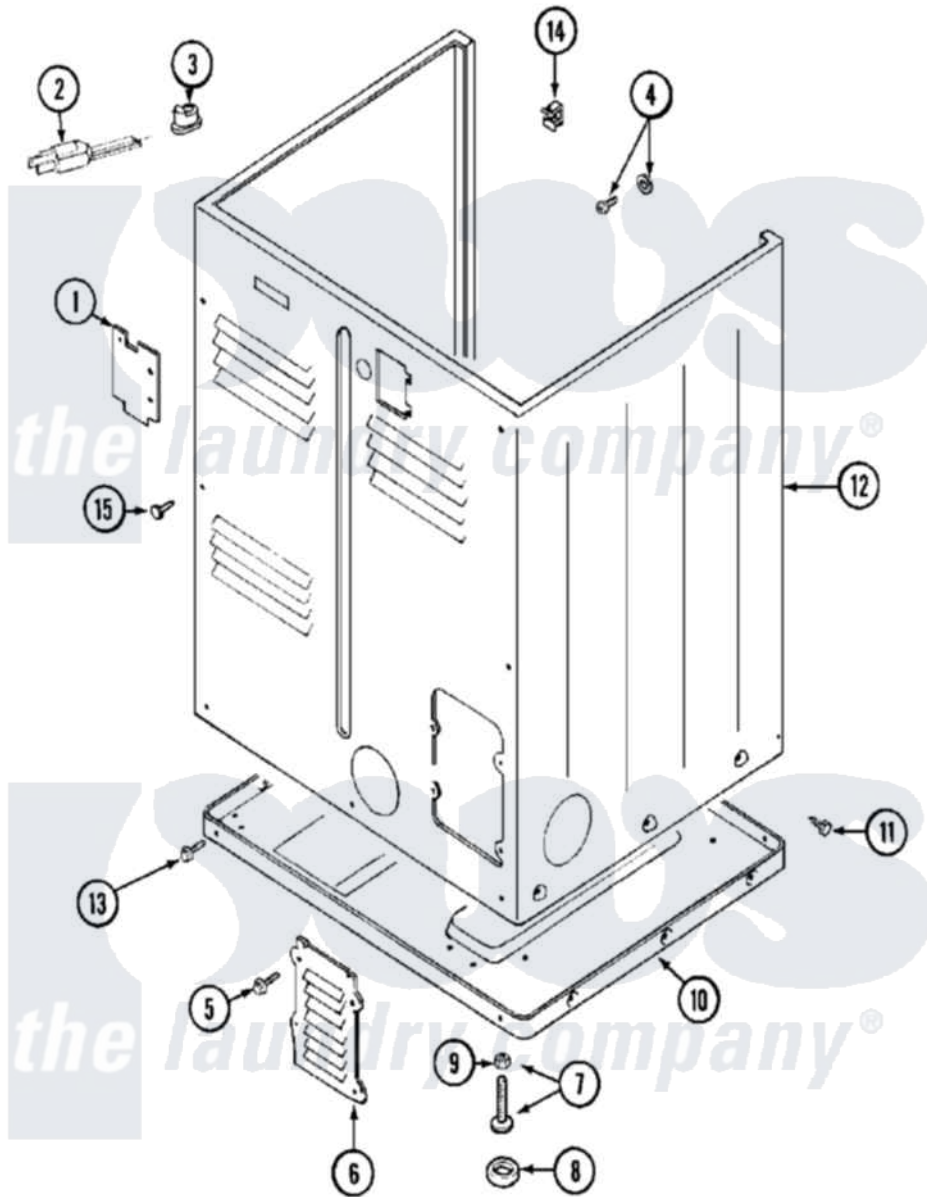

# Maytag MDG12MNAAW 03 - CABINET-REAR

Maytag [Commercial Maytag MDG12MNAAW Dryer Parts](#) Parts Diagram 03 - CABINET-REAR  
 Click on the part number to view part

Item	Original Part Number	Replaced By	Status	Part Description
001	Y312905		Not Available	COVER, TERMINAL
002	308966		Not Available	CORD, POWER (EXPORT)
"	33001284		Not Available	CORD, POWER
"	33001285		Not Available	CORD, POWER
003	<a href="#">211881</a>			Grommet, Cord Part Not Used-Gas Models Only
"	<a href="#">216183</a>			Grommet, Cord Export
004	NLA		Not Available	SCREW & WASHER ASSEMBLY
005	216423	<a href="#">3370225</a>		Screw
006	Y312951		Not Available	ACCESS COVER, BACK
007	<a href="#">204807</a>			Ground Wire, Supp. Plite To Top Cover
"	<a href="#">Y305086</a>			Adjustable Leg And Nut
008	<a href="#">Y314137</a>			Foot, Rubber
009	<a href="#">Y052740</a>	<a href="#">62739</a>		Nut, Lock
010	Y303361		Not Available	BASE ASSY. (UPPER & LOWER)

011	<a href="#">213007</a>		Xfor Cabinet See Cabinet, Back
012	NLA	Not Available	CABINET (WHT)
013	<a href="#">Y313561</a>		Screw---NA
"	Y310632	<a href="#">1163839</a>	Screw
014	<a href="#">Y310376</a>		Clip, Door Switch Harness
015	<a href="#">Y313561</a>		Screw---NA