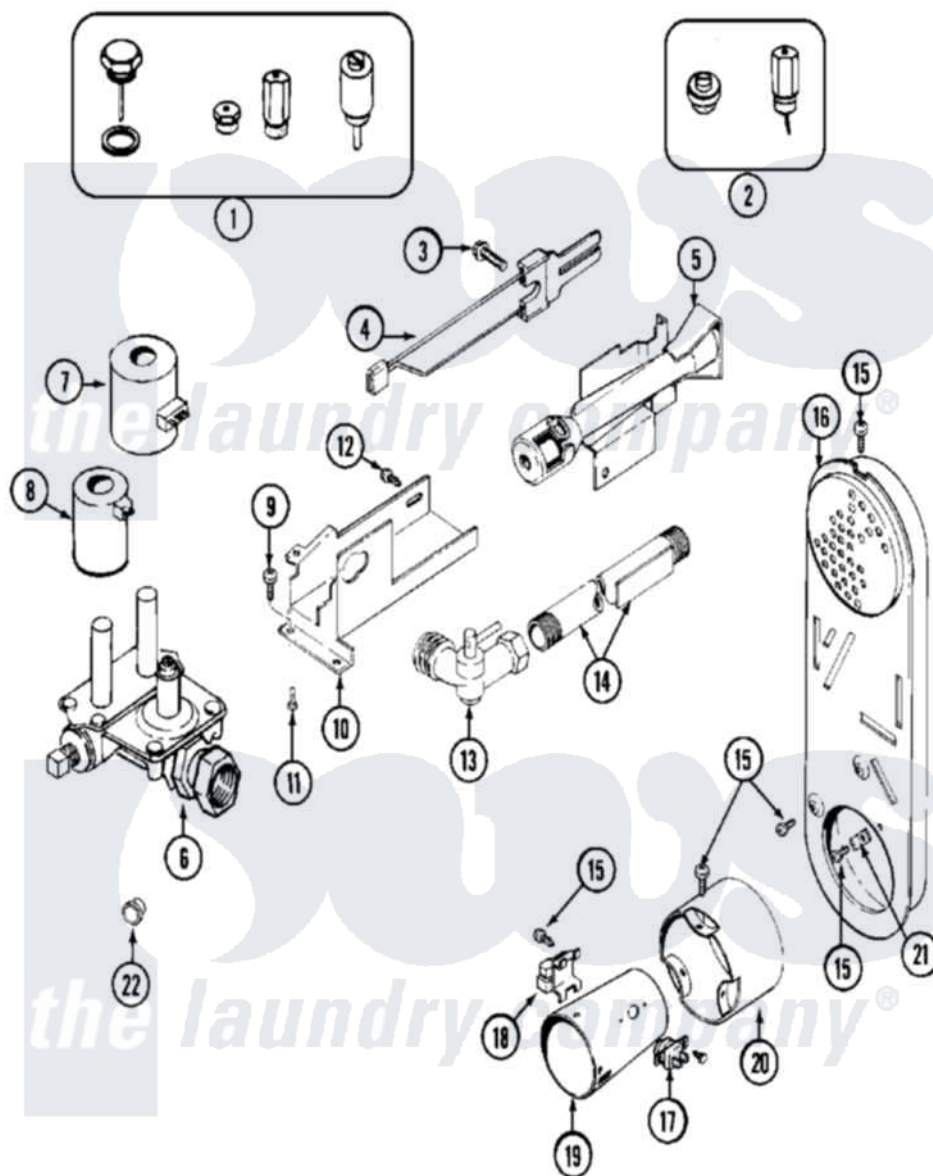

Maytag MDG12MNAAW 05 - GAS VALVE

Maytag [Commercial Maytag MDG12MNAAW Dryer Parts](#) Parts Diagram 05 - GAS VALVE
 Click on the part number to view part

Item	Original Part Number	Replaced By	Status	Part Description
001	Y308378	W10402145		LP Gas Con
002	Y308377		Not Available	CONVERSION KIT (LP TO NATURAL)
003	304971			Screw Note: Screw, Igniter
004	304970	4391996		Ignitor
005	33001247	33002793		Burner Assembly
006	307927			Valve, Gas
"	308345			Valve, Gas
"	33001847	307927		Valve, Gas
007	306106			Coil, Holding And Booster--W
008	306105	694540		Coil, 60 Hz
009	Y313561			Screw---NA
010	314566			Gas Control Bracket
011	Y313559			Screw
012	314082	90767		Screw, 8A X 3/8 HeX Washer Head Tapping
"	314568	Y313559		Screw

013	33001842	3406051	Elbow Union Assembly
"	Y303349		Angle Shut-Off, Gas Valve
014	Y303383	33001735	Pipe And Bracket Assembly Series 18 Not Needed Use Vavle
015	211294	90767	Screw, 8A X 3/8 HeX Washer Head Tapping
016	Y308504		Not Available
			INLET DUCT ASSEMBLY
017	303395		Thermostat, Hi-Limit
"	305169		Thermostat, Hi-Limit Gas
018	Y303377	338906	Radiant, Sensor
019	Y308548		Combustion Cone Assembly
"	Y308549		Combustion Cone Assembly
020	NLA		Not Available
			EXTENSION, CONE (W/SCREWS)
"	Y303841		Cone, Extension
021	Y312890		Retainer, Heater Chamber
022	33001693		Cap, Gas Pipe