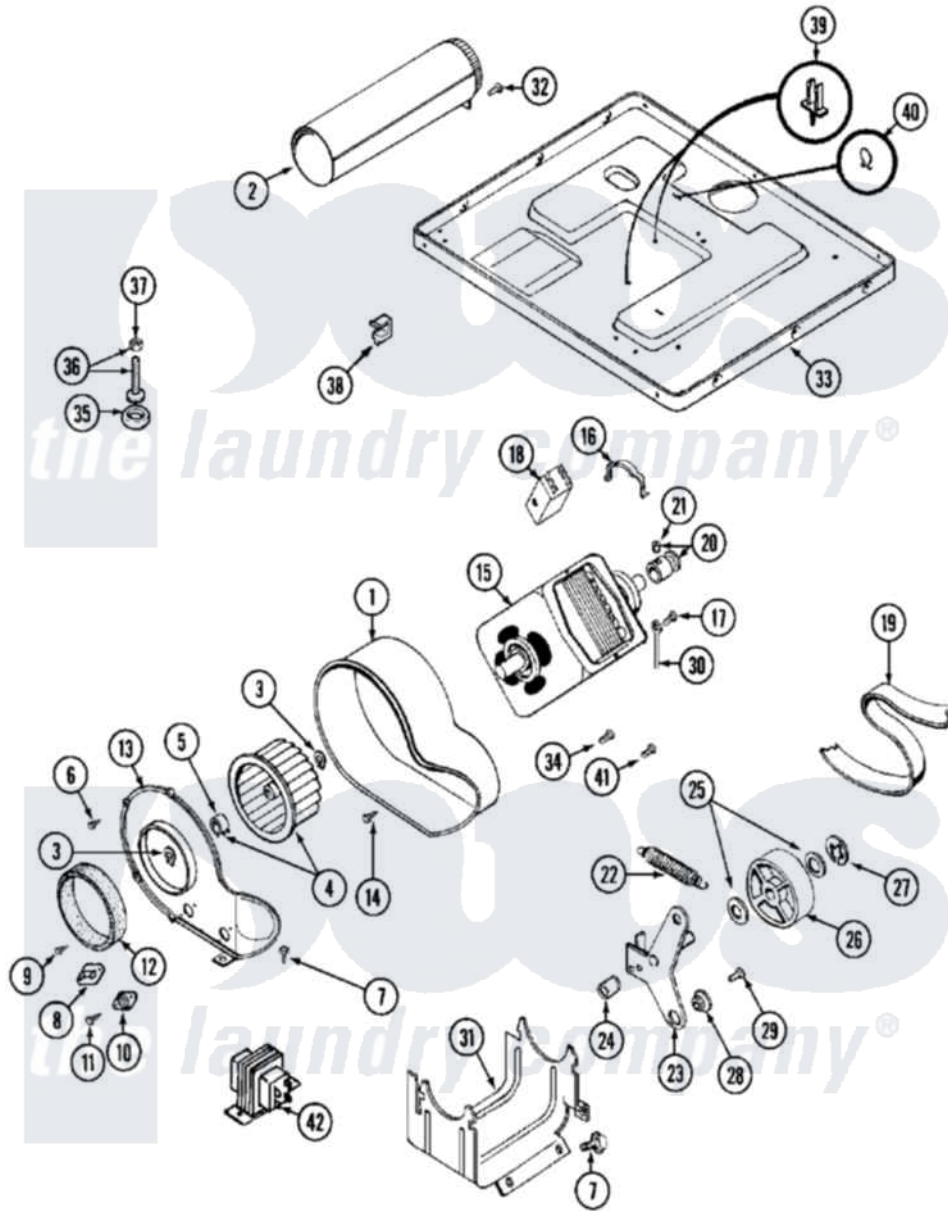

# Maytag MDG12MNAAW 06 - MOTOR DRIVE

Maytag [Commercial Maytag MDG12MNAAW Dryer Parts](#) Parts Diagram 06 - MOTOR DRIVE  
 Click on the part number to view part

Item	Original Part Number	Replaced By	Status	Part Description
001	<a href="#">Y312893</a>			Housing, Blower
002	<a href="#">Y303442</a>			EXHAUST DUCT ASSEMBLY
003	410233	<a href="#">9703438</a>		Ring-Retrn
004	<a href="#">Y303836</a>			Blower Wheel Assembly And Clamp
005	<a href="#">312967</a>			Clamp, Blower Housing
006	Y312961	<a href="#">W10116751</a>		Screw
007	<a href="#">Y313561</a>			Screw---NA
008	<a href="#">303392</a>			Thermostat, Cycling
"	<a href="#">306966</a>			Thermostat, Multi-Temp Part Not Used Mdg26ct-MN Only
009	<a href="#">211294</a>	<a href="#">90767</a>		Screw, 8A X 3/8 HeX Washer Head Tapping
010	<a href="#">306604</a>			Cut-Off, Thermal Part Not Used
011	NLA		Not Available	SCREW, THERMAL CUT-OFF
012	<a href="#">Y312901</a>			Seal, Housing Cover
013	314778		Not Available	COVER, BLOWER HOUSING