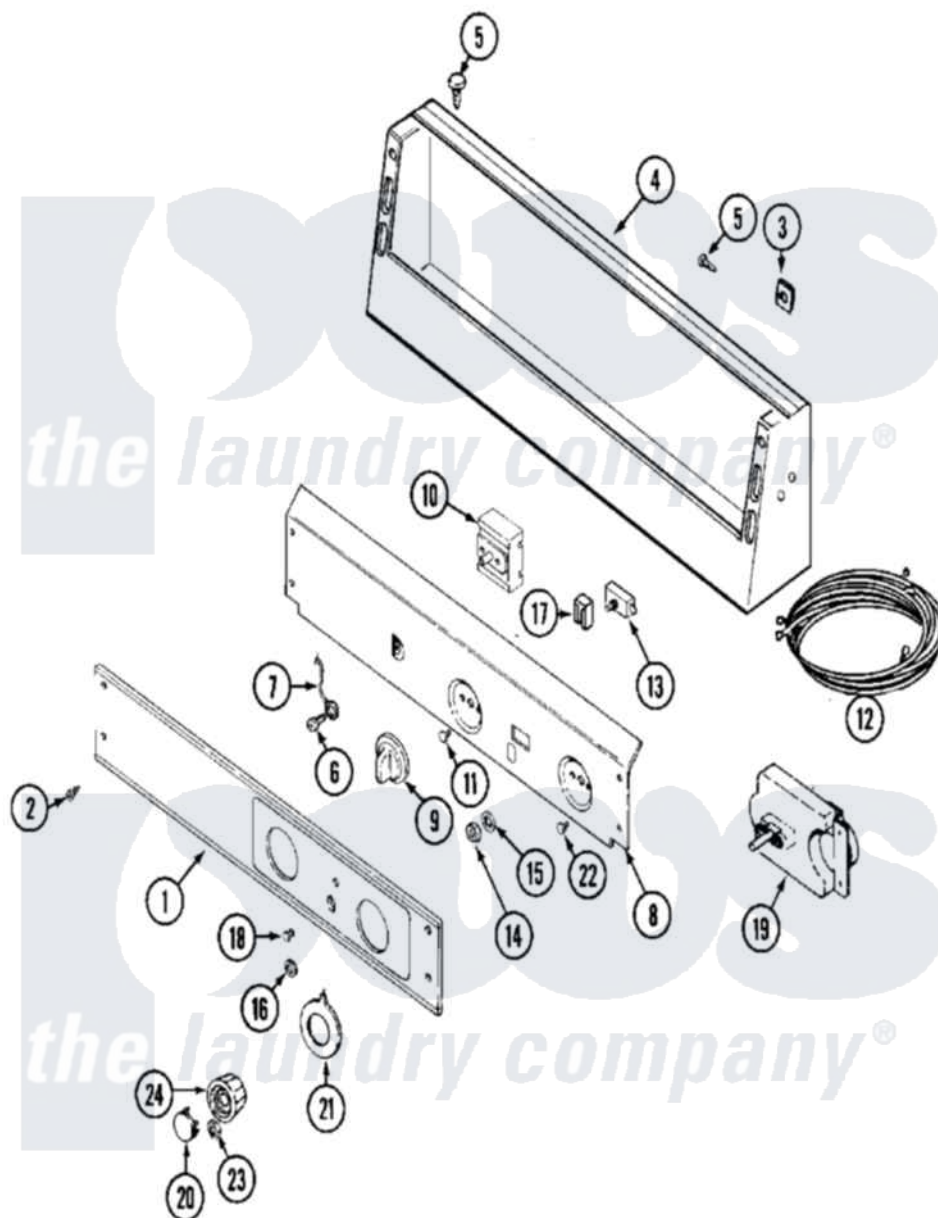

# Maytag MDG12MNAAW 08 - CONTROL PANEL

Maytag [Commercial Maytag MDG12MNAAW Dryer Parts](#) Parts Diagram 08 - CONTROL PANEL  
 Click on the part number to view part

Item	Original Part Number	Replaced By	Status	Part Description
001	<a href="#">33001710</a>			Panel, Control
002	<a href="#">215506</a>			Screw, Control Panel Overlay
003	<a href="#">215003</a>			Fastener, Panel And Bracket
004	<a href="#">33001280</a>			Console
005	212276	<a href="#">W10116760</a>		Screw
006	<a href="#">211252</a>			Screw, Ground Wire
007	<a href="#">205810</a>			Wire, Ground
008	NLA		Not Available	BRACKET, CONTROL PANEL (WHT)
009	<a href="#">306938</a>			Knob, Selector Switch
010	307237	<a href="#">W10327105</a>		Switch, Cycle Selection
011	<a href="#">Y313588</a>	<a href="#">488234</a>		Screw 8-32 X 1/4
012	<a href="#">33001522</a>			Harness, Wire
"	<a href="#">33001524</a>			Wire Harness, Main
013	306940	<a href="#">W10149462</a>		Switch, Push-To-Start
014	Y312706	<a href="#">422617</a>		Nut
015	<a href="#">312751</a>			Lockwasher, Start Switch

016	<a href="#">Y312702</a>		Knurled Nut, Start Switch
017	204075	Not Available	PILOT LAMP (DG MODELS ONLY)
"	22001365	<a href="#">W10139459</a>	Lamp-Indicator 230 V.
018	<a href="#">215564</a>		Lens, Indicator Light
019	<a href="#">305214</a>		Timer
"	<a href="#">Y305758</a>		Timer 240-50
020	314723	<a href="#">W10133501</a>	Cap, Knob
021	<a href="#">33001500</a>		Dial, Timer Indicator
022	<a href="#">Y313588</a>	<a href="#">488234</a>	Screw 8-32 X 1/4
023	<a href="#">312273</a>		Nut, Control Knob
024	<a href="#">314724</a>		Knob For Timer