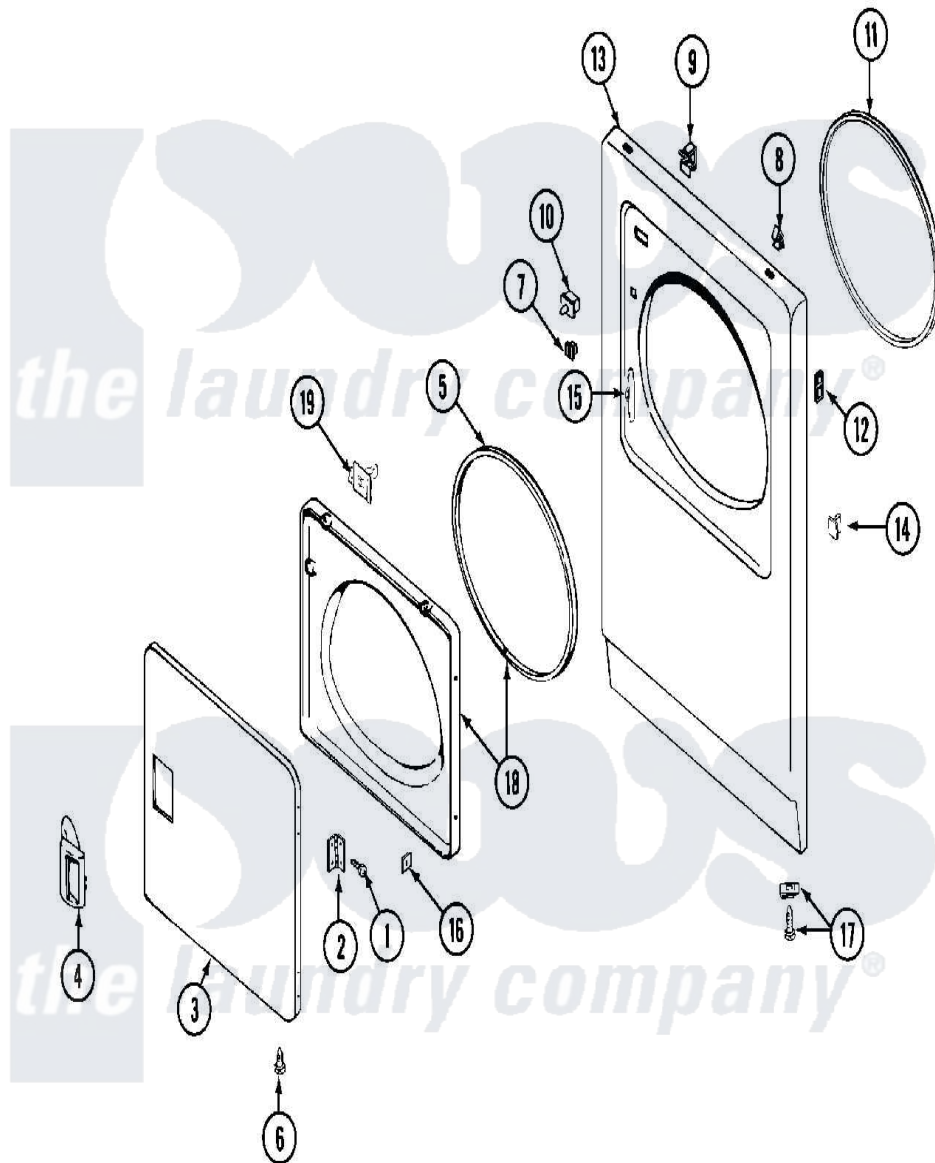

Maytag MDG12MNAGW 02 - DOOR

Maytag [Commercial Maytag MDG12MNAGW Dryer Parts](#) Parts Diagram 02 - DOOR
 Click on the part number to view part

Item	Original Part Number	Replaced By	Status	Part Description
001	Y314062			Screw, Door Hinge And Panel
002	33001230			Hinge, Door
003	33001240			Door
004	33001241			Handle, Door
005	33001131			Seal, Door
006	33001132	33002342		Plug, Sifht Hole
007	Y304578	LA-1003		Door Catch Kit
008	22001650			Fastener, Spring
009	Y310376			Clip, Door Switch Harness
010	33001509	W10169313		Switch-Dor
"	33001892	33002239		Switch, Door
011	314937			Seal, Front Panel
012	NLA		Not Available	SPEEDNUT, HINGE SCREW
"	NLA		Not Available	SCREW, PLASTIC
013	33001486	98008544		Screw
"	NLA		Not Available	PANEL, FRONT (WHT)---NA

014	NLA	Not Available	PLUG, DOOR CATCH
015	33001175		Cover, Hinge Hole
016	Y313910		Clip, Door Liner To Outer Panel
017	22001496		Front Panel Fastener And Screw
018	33001243	Not Available	PANEL, INNER DOOR (W/SEAL)
019	314944	33001305	Strike, Door
"	33001305		Strike, Door