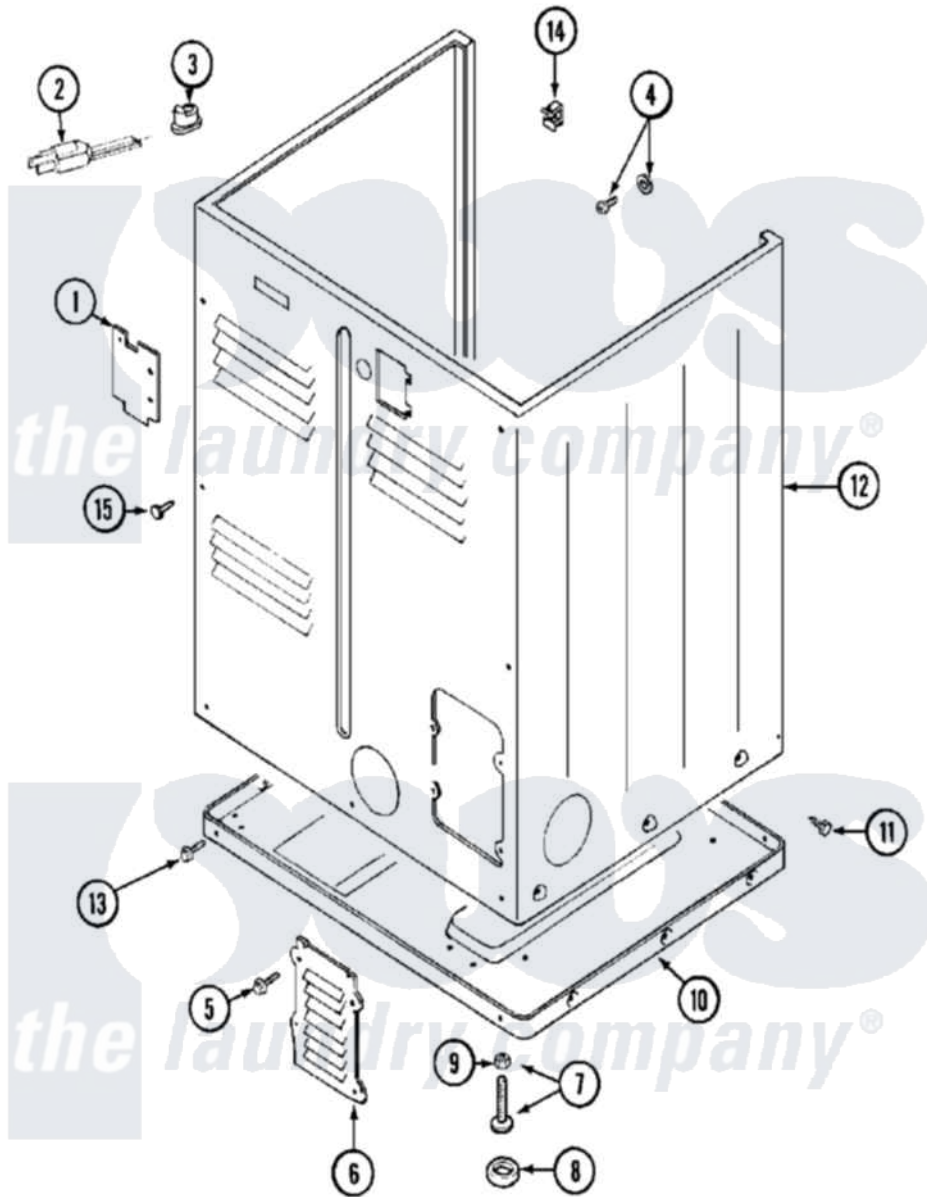

Maytag MDG12MNAGW 03 - CABINET-REAR

Maytag [Commercial Maytag MDG12MNAGW Dryer Parts](#) Parts Diagram 03 - CABINET-REAR
 Click on the part number to view part

| Item | Original Part Number | Replaced By | Status | Part Description |
|------|-------------------------|-------------------------|---------------|---|
| 001 | Y312905 | | Not Available | COVER, TERMINAL |
| 002 | 308966 | | Not Available | CORD, POWER (EXPORT) |
| " | 33001284 | | Not Available | CORD, POWER |
| " | 33001285 | | Not Available | CORD, POWER |
| 003 | 211881 | | | Grommet, Cord Part Not Used-Gas Models Only |
| " | 216183 | | | Grommet, Cord Export |
| 004 | NLA | | Not Available | SCREW & WASHER ASSEMBLY |
| 005 | 216423 | 3370225 | | Screw |
| 006 | Y312951 | | Not Available | ACCESS COVER, BACK |
| 007 | 204807 | | | Ground Wire, Supp. Plite To Top Cover |
| " | Y305086 | | | Adjustable Leg And Nut |
| 008 | Y314137 | | | Foot, Rubber |
| 009 | Y052740 | 62739 | | Nut, Lock |
| 010 | Y303361 | | Not Available | BASE ASSY. (UPPER & LOWER) |