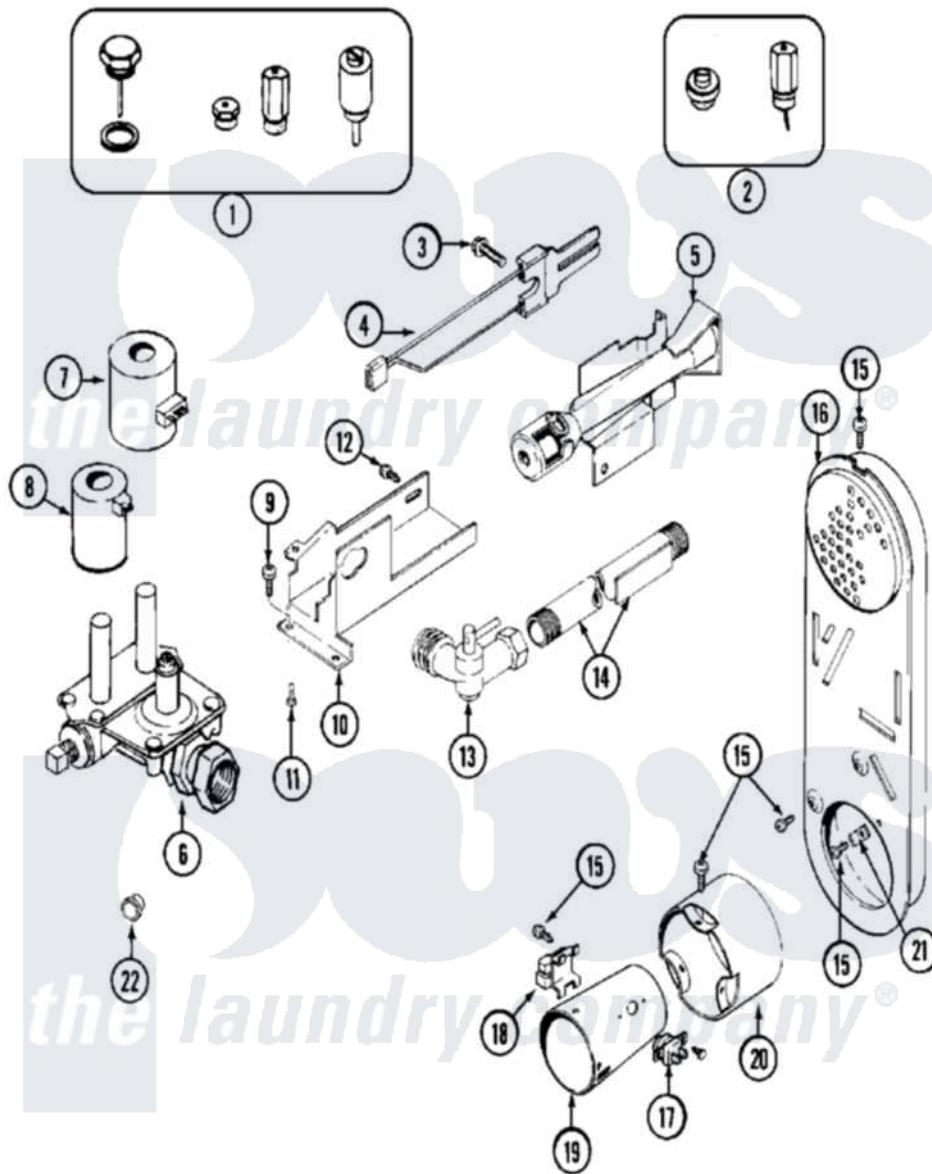

# Maytag MDG12MNAGW 05 - GAS VALVE

Maytag [Commercial Maytag MDG12MNAGW Dryer Parts](#) Parts Diagram 05 - GAS VALVE  
 Click on the part number to view part

Item	Original Part Number	Replaced By	Status	Part Description
001	Y308378	<a href="#">W10402145</a>		LP Gas Con
002	Y308377		Not Available	CONVERSION KIT (LP TO NATURAL)
003	<a href="#">304971</a>			Screw Note: Screw, Igniter
004	304970	<a href="#">4391996</a>		Ignitor
005	33001247	<a href="#">33002793</a>		Burner Assembly
006	<a href="#">307927</a>			Valve, Gas
"	<a href="#">308345</a>			Valve, Gas
"	33001847	<a href="#">307927</a>		Valve, Gas
007	<a href="#">306106</a>			Coil, Holding And Booster--W
008	306105	<a href="#">694540</a>		Coil, 60 Hz
009	<a href="#">Y313561</a>			Screw---NA
010	<a href="#">314566</a>			Gas Control Bracket
011	<a href="#">Y313559</a>			Screw
012	314082	<a href="#">90767</a>		Screw, 8A X 3/8 HeX Washer Head Tapping
"	314568	<a href="#">Y313559</a>		Screw

013	<a href="#">33001842</a>	<a href="#">3406051</a>	Elbow Union Assembly
"	<a href="#">Y303349</a>		Angle Shut-Off, Gas Valve
014	Y303383	<a href="#">33001735</a>	Pipe And Bracket Assembly Series 18 Not Needed Use Vavle
015	<a href="#">211294</a>	<a href="#">90767</a>	Screw, 8A X 3/8 HeX Washer Head Tapping
016	Y308504		Not Available
			INLET DUCT ASSEMBLY
017	<a href="#">303395</a>		Thermostat, Hi-Limit
"	<a href="#">305169</a>		Thermostat, Hi-Limit Gas
018	Y303377	<a href="#">338906</a>	Radiant, Sensor
019	<a href="#">Y308548</a>		Combustion Cone Assembly
"	<a href="#">Y308549</a>		Combustion Cone Assembly
020	NLA		Not Available
			EXTENSION, CONE (W/SCREWS)
"	<a href="#">Y303841</a>		Cone, Extension
021	<a href="#">Y312890</a>		Retainer, Heater Chamber
022	<a href="#">33001693</a>		Cap, Gas Pipe