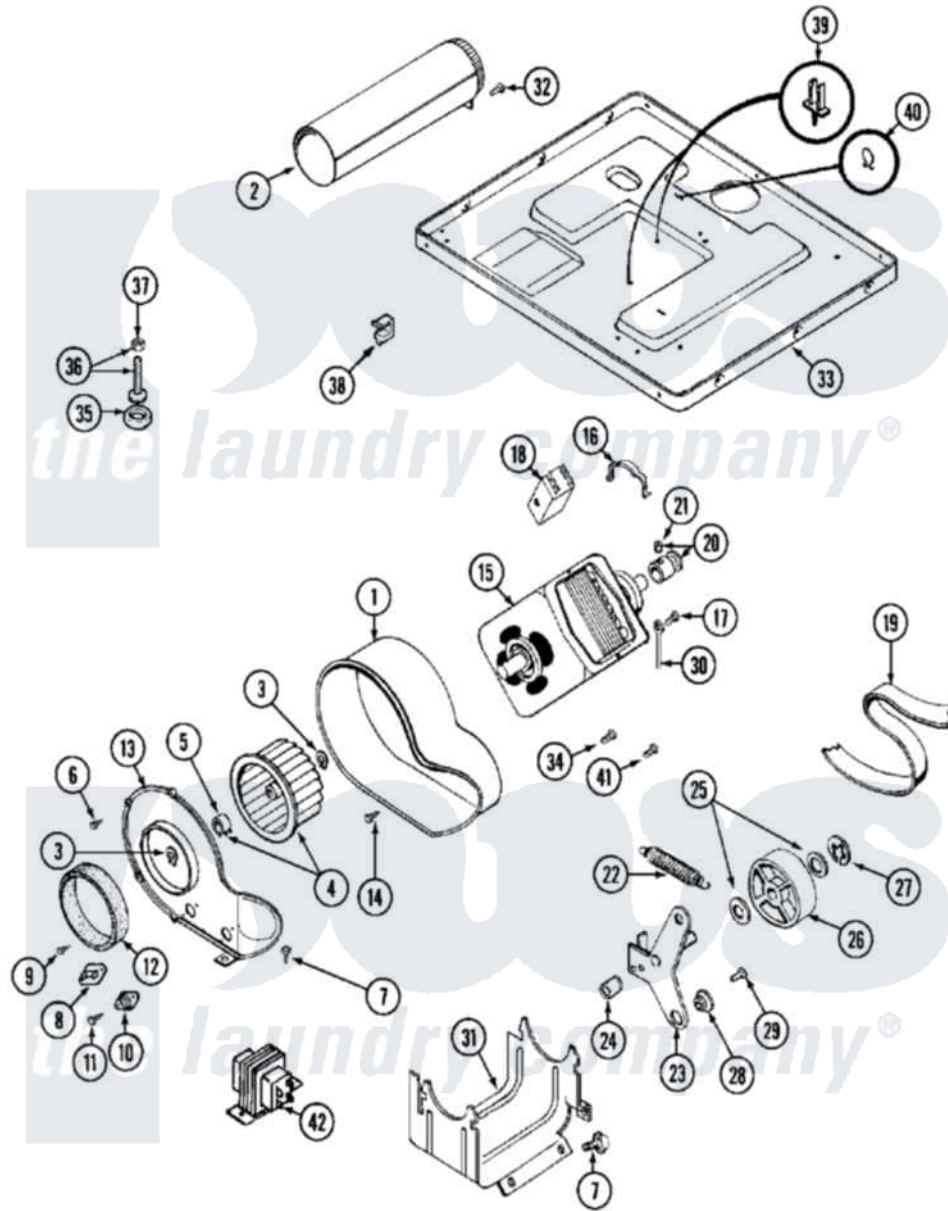

Maytag MDG12MNAGW 06 - MOTOR DRIVE

Maytag [Commercial Maytag MDG12MNAGW Dryer Parts](#) Parts Diagram 06 - MOTOR DRIVE
 Click on the part number to view part

Item	Original Part Number	Replaced By	Status	Part Description
001	Y312893			Housing, Blower
002	Y303442			EXHAUST DUCT ASSEMBLY
003	410233	9703438		Ring-Retrn
004	Y303836			Blower Wheel Assembly And Clamp
005	312967			Clamp, Blower Housing
006	Y312961	W10116751		Screw
007	Y313561			Screw---NA
008	303392			Thermostat, Cycling
"	306966			Thermostat, Multi-Temp Part Not Used Mdg26ct-MN Only
009	211294	90767		Screw, 8A X 3/8 HeX Washer Head Tapping
010	306604			Cut-Off, Thermal Part Not Used
011	NLA		Not Available	SCREW, THERMAL CUT-OFF
012	Y312901			Seal, Housing Cover
013	314778		Not Available	COVER, BLOWER HOUSING