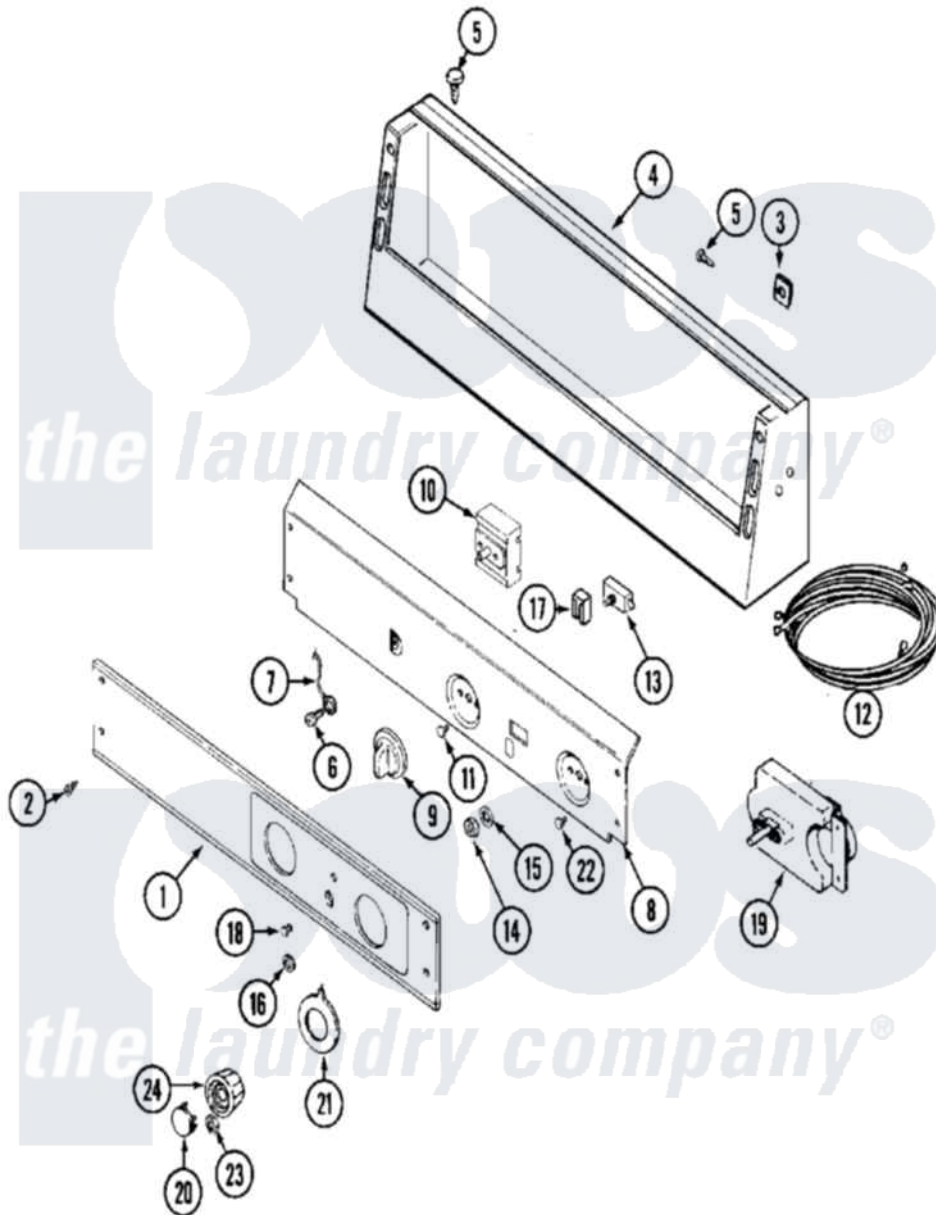

# Maytag MDG12MNAGW 07 - CONTROL PANEL

Maytag [Commercial Maytag MDG12MNAGW Dryer Parts](#) Parts Diagram 07 - CONTROL PANEL  
 Click on the part number to view part

Item	Original Part Number	Replaced By	Status	Part Description
001	<a href="#">33001710</a>			Panel, Control
002	<a href="#">215506</a>			Screw, Control Panel Overlay
003	<a href="#">215003</a>			Fastener, Panel And Bracket
004	<a href="#">33001280</a>			Console
005	212276	<a href="#">W10116760</a>		Screw
006	<a href="#">211252</a>			Screw, Ground Wire
007	<a href="#">205810</a>			Wire, Ground
008	NLA		Not Available	BRACKET, CONTROL PANEL (WHT)
009	<a href="#">306938</a>			Knob, Selector Switch
010	307237	<a href="#">W10327105</a>		Switch, Cycle Selection
011	<a href="#">Y313588</a>	<a href="#">488234</a>		Screw 8-32 X 1/4
012	<a href="#">33001522</a>			Harness, Wire
"	<a href="#">33001524</a>			Wire Harness, Main
013	306940	<a href="#">W10149462</a>		Switch, Push-To-Start
014	Y312706	<a href="#">422617</a>		Nut
015	<a href="#">312751</a>			Lockwasher, Start Switch

016	<a href="#">Y312702</a>		Knurled Nut, Start Switch
017	204075	Not Available	PILOT LAMP (DG MODELS ONLY)
"	22001365	<a href="#">W10139459</a>	Lamp-Indicator 230 V.
018	<a href="#">215564</a>		Lens, Indicator Light
019	<a href="#">305214</a>		Timer
"	<a href="#">Y305758</a>		Timer 240-50
020	314723	<a href="#">W10133501</a>	Cap, Knob
021	<a href="#">33001500</a>		Dial, Timer Indicator
022	<a href="#">Y313588</a>	<a href="#">488234</a>	Screw 8-32 X 1/4
023	<a href="#">312273</a>		Nut, Control Knob
024	<a href="#">314724</a>		Knob For Timer