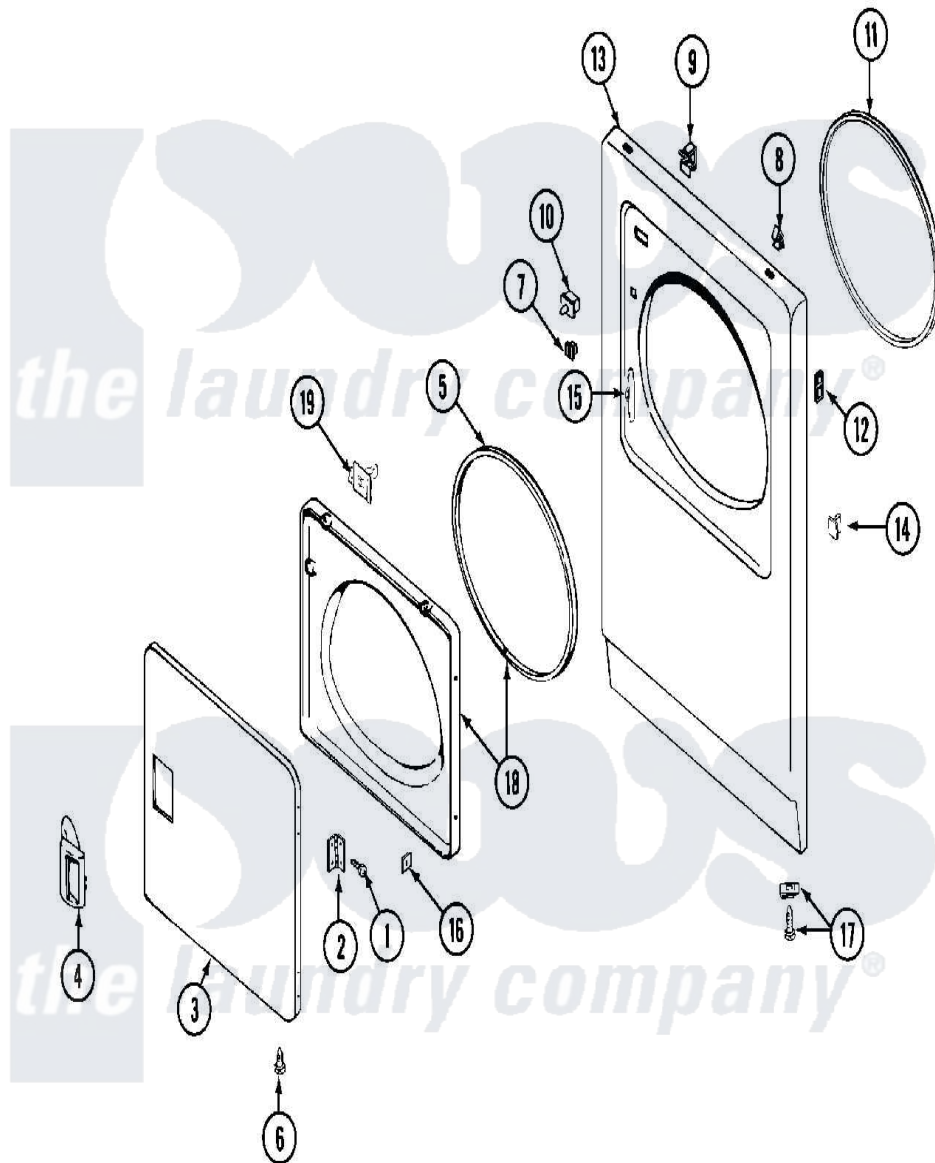

Maytag MDG12MNEGW 02 - DOOR

Maytag Commercial Maytag MDG12MNEGW Dryer Parts Parts Diagram 02 - DOOR
 Click on the part number to view part

Item	Original Part Number	Replaced By	Status	Part Description
001	Y314062			Screw, Door Hinge And Panel
002	33001230			Hinge, Door
003	33001240			Door
004	33001241			Handle, Door
005	33001131			Seal, Door
006	33001132	33002342		Plug, Sifht Hole
007	Y304578	LA-1003		Door Catch Kit
008	22001650			Fastener, Spring
009	Y310376			Clip, Door Switch Harness
010	33001509	W10169313		Switch-Dor
"	33001892	33002239		Switch, Door
011	314937			Seal, Front Panel
012	NLA		Not Available	SPEEDNUT, HINGE SCREW
"	NLA		Not Available	SCREW, PLASTIC
013	33001486	98008544		Screw
"	NLA		Not Available	PANEL, FRONT (WHT)---NA

014	NLA	Not Available	PLUG, DOOR CATCH
015	33001175		Cover, Hinge Hole
016	Y313910		Clip, Door Liner To Outer Panel
017	22001496		Front Panel Fastener And Screw
018	33001243	Not Available	PANEL, INNER DOOR (W/SEAL)
019	314944	33001305	Strike, Door
"	33001305		Strike, Door