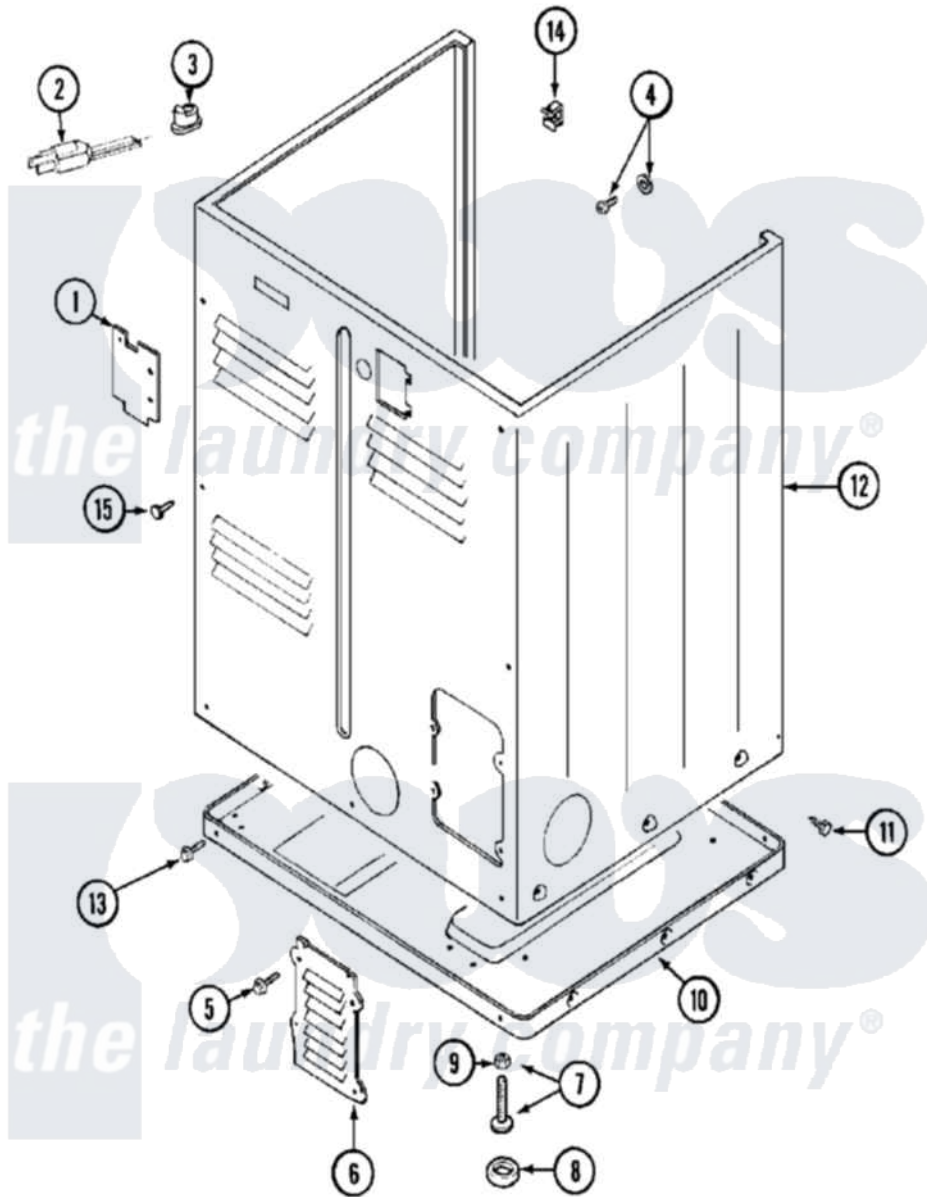

Maytag MDG12MNEGW 03 - CABINET-REAR

Maytag [Commercial Maytag MDG12MNEGW Dryer Parts](#) Parts Diagram 03 - CABINET-REAR
 Click on the part number to view part

Item	Original Part Number	Replaced By	Status	Part Description
001	Y312905		Not Available	COVER, TERMINAL
002	308966		Not Available	CORD, POWER (EXPORT)
"	33001284		Not Available	CORD, POWER
"	33001285		Not Available	CORD, POWER
003	211881			Grommet, Cord Part Not Used-Gas Models Only
"	216183			Grommet, Cord Export
004	NLA		Not Available	SCREW & WASHER ASSEMBLY
005	216423	3370225		Screw
006	Y312951		Not Available	ACCESS COVER, BACK
007	204807			Ground Wire, Supp. Plite To Top Cover
"	Y305086			Adjustable Leg And Nut
008	Y314137			Foot, Rubber
009	Y052740	62739		Nut, Lock
010	Y303361		Not Available	BASE ASSY. (UPPER & LOWER)