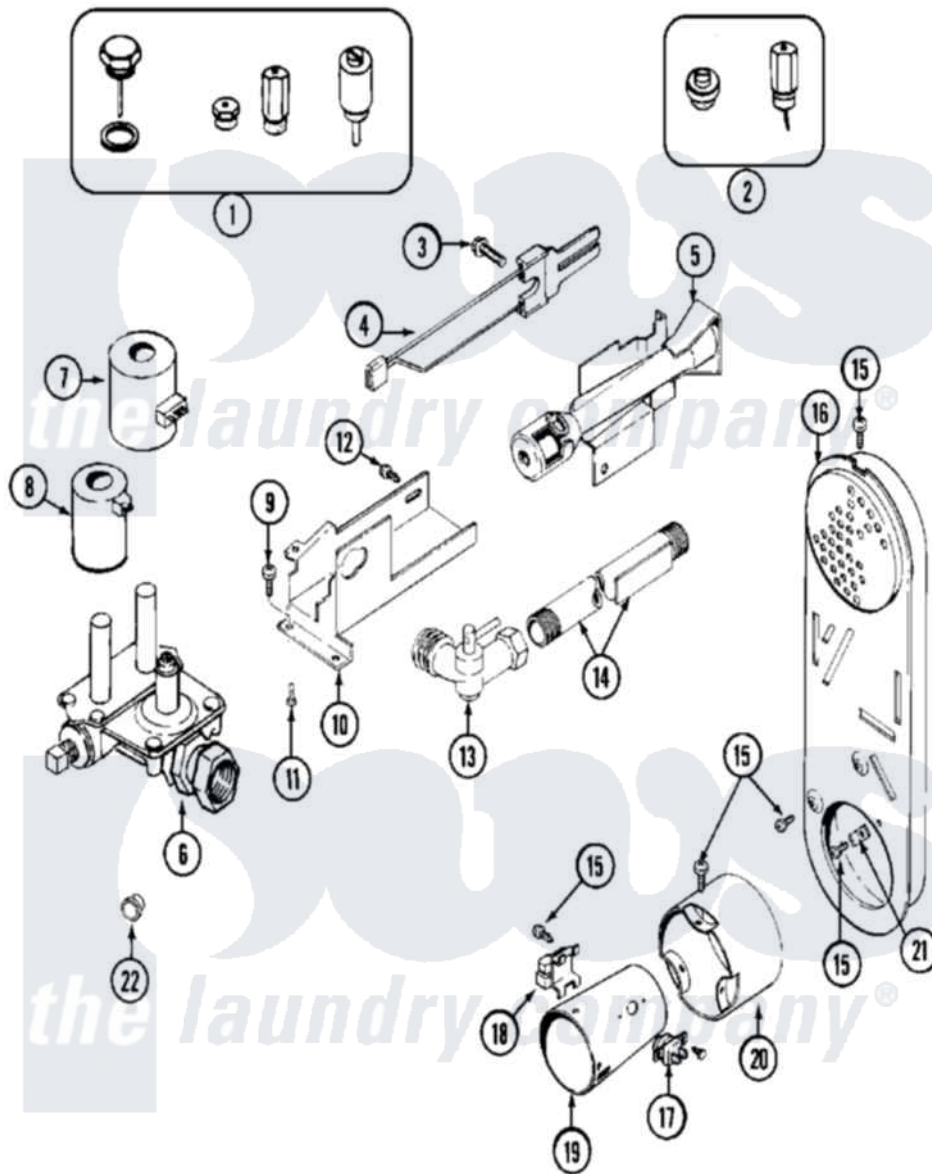

# Maytag MDG12MNEGW 05 - GAS VALVE

Maytag [Commercial Maytag MDG12MNEGW Dryer Parts](#) Parts Diagram 05 - GAS VALVE  
 Click on the part number to view part

Item	Original Part Number	Replaced By	Status	Part Description
001	Y308378	<a href="#">W10402145</a>		LP Gas Con
002	Y308377		Not Available	CONVERSION KIT (LP TO NATURAL)
003	<a href="#">304971</a>			Screw Note: Screw, Igniter
004	304970	<a href="#">4391996</a>		Ignitor
005	33001247	<a href="#">33002793</a>		Burner Assembly
006	<a href="#">307927</a>			Valve, Gas
"	<a href="#">308345</a>			Valve, Gas
"	33001847	<a href="#">307927</a>		Valve, Gas
007	<a href="#">306106</a>			Coil, Holding And Booster--W
008	306105	<a href="#">694540</a>		Coil, 60 Hz
009	<a href="#">Y313561</a>			Screw---NA
010	<a href="#">314566</a>			Gas Control Bracket
011	<a href="#">Y313559</a>			Screw
012	314082	<a href="#">90767</a>		Screw, 8A X 3/8 HeX Washer Head Tapping
"	314568	<a href="#">Y313559</a>		Screw

013	<a href="#">33001842</a>	<a href="#">3406051</a>	Elbow Union Assembly
"	<a href="#">Y303349</a>		Angle Shut-Off, Gas Valve
014	Y303383	<a href="#">33001735</a>	Pipe And Bracket Assembly Series 18 Not Needed Use Vavle
015	<a href="#">211294</a>	<a href="#">90767</a>	Screw, 8A X 3/8 HeX Washer Head Tapping
016	Y308504		Not Available
			INLET DUCT ASSEMBLY
017	<a href="#">303395</a>		Thermostat, Hi-Limit
"	<a href="#">305169</a>		Thermostat, Hi-Limit Gas
018	Y303377	<a href="#">338906</a>	Radiant, Sensor
019	<a href="#">Y308548</a>		Combustion Cone Assembly
"	<a href="#">Y308549</a>		Combustion Cone Assembly
020	NLA		Not Available
			EXTENSION, CONE (W/SCREWS)
"	<a href="#">Y303841</a>		Cone, Extension
021	<a href="#">Y312890</a>		Retainer, Heater Chamber
022	<a href="#">33001693</a>		Cap, Gas Pipe