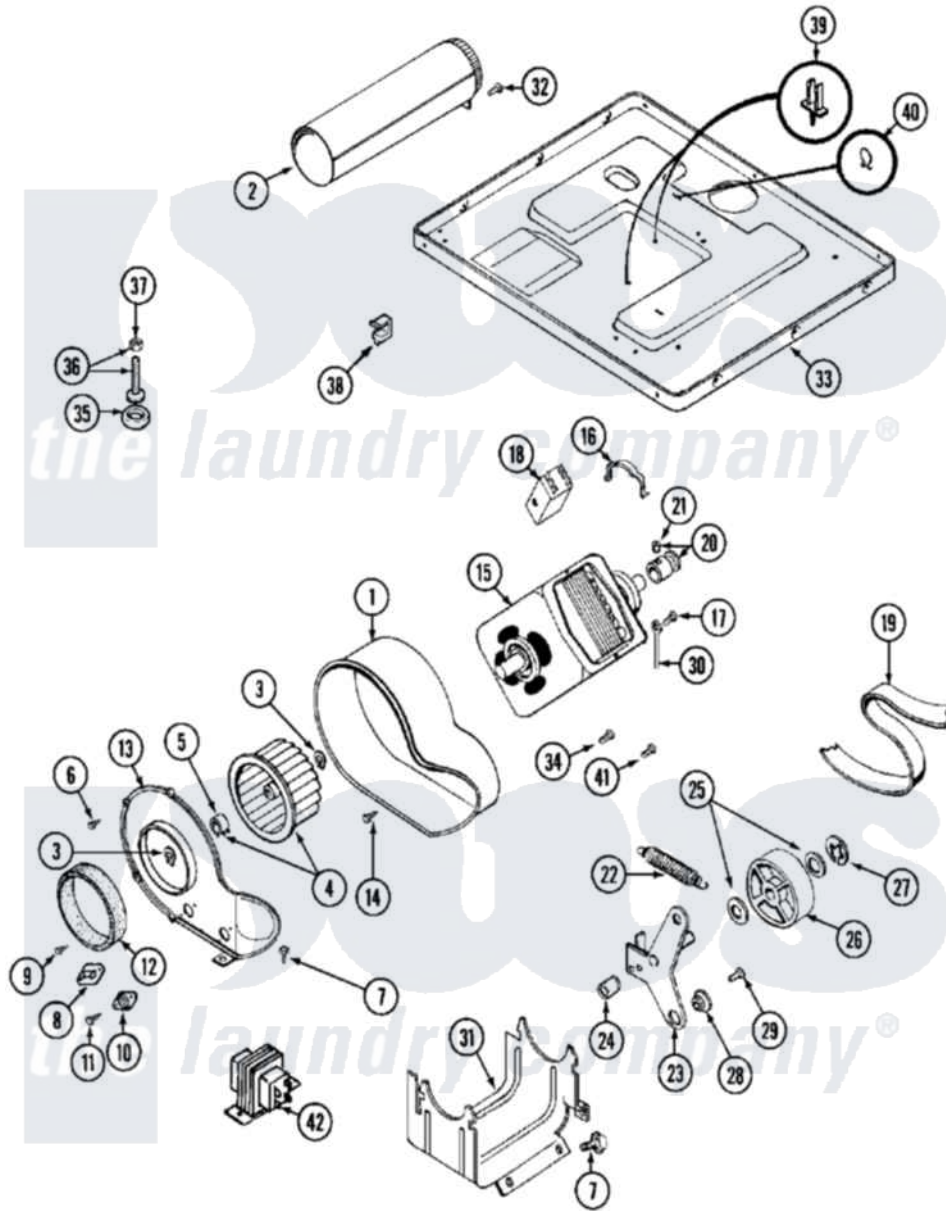

Maytag MDG12MNEGW 06 - MOTOR DRIVE

Maytag [Commercial Maytag MDG12MNEGW Dryer Parts](#) Parts Diagram 06 - MOTOR DRIVE
 Click on the part number to view part

Item	Original Part Number	Replaced By	Status	Part Description
001	Y312893			Housing, Blower
002	Y303442			EXHAUST DUCT ASSEMBLY
003	410233	9703438		Ring-Retrn
004	Y303836			Blower Wheel Assembly And Clamp
005	312967			Clamp, Blower Housing
006	Y312961	W10116751		Screw
007	Y313561			Screw---NA
008	303392			Thermostat, Cycling
"	306966			Thermostat, Multi-Temp Part Not Used Mdg26ct-MN Only
009	211294	90767		Screw, 8A X 3/8 HeX Washer Head Tapping
010	306604			Cut-Off, Thermal Part Not Used
011	NLA		Not Available	SCREW, THERMAL CUT-OFF
012	Y312901			Seal, Housing Cover
013	314778		Not Available	COVER, BLOWER HOUSING