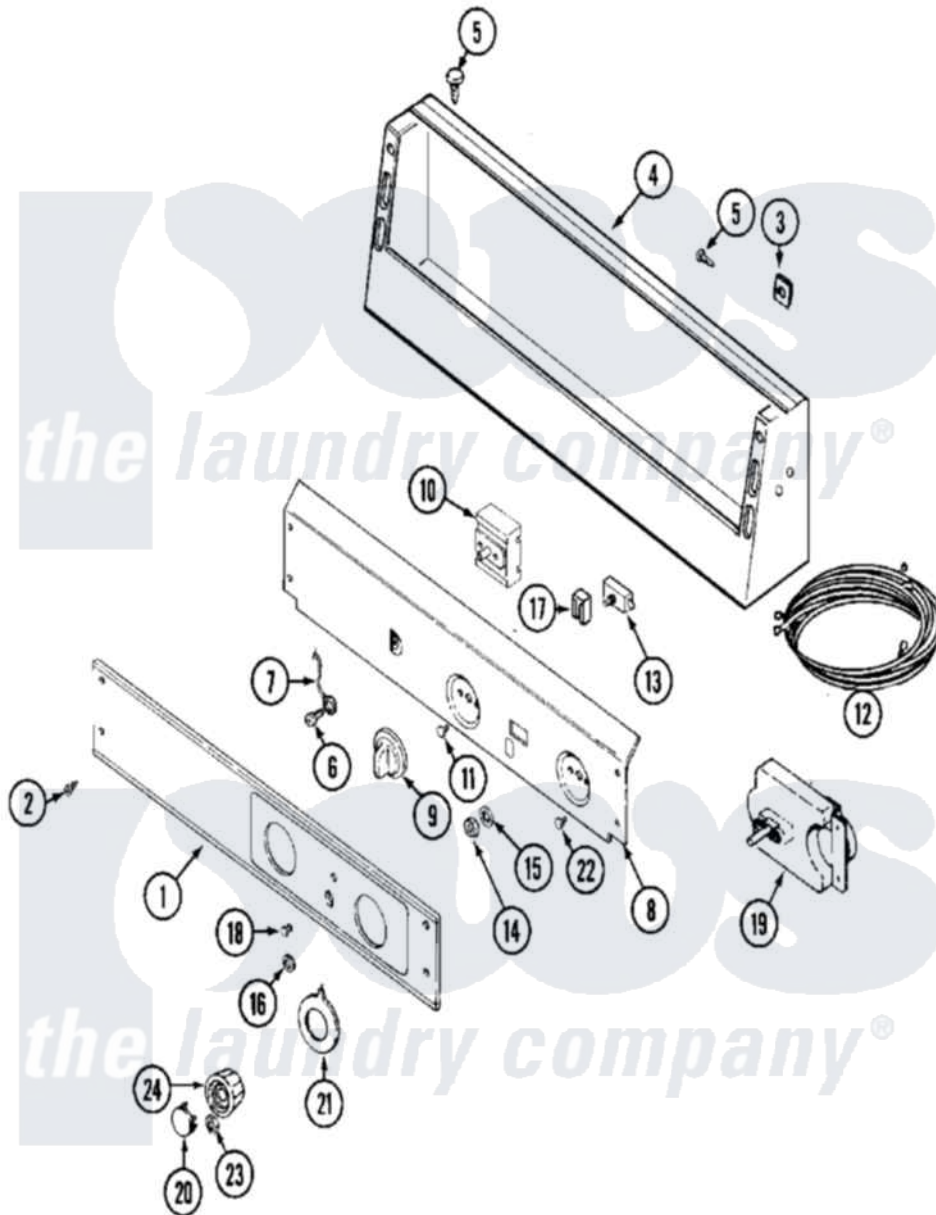

Maytag MDG12MNEGW 07 - CONTROL PANEL

Maytag [Commercial Maytag MDG12MNEGW Dryer Parts](#) Parts Diagram 07 - CONTROL PANEL
 Click on the part number to view part

Item	Original Part Number	Replaced By	Status	Part Description
001	33001710			Panel, Control
002	215506			Screw, Control Panel Overlay
003	215003			Fastener, Panel And Bracket
004	33001280			Console
005	212276	W10116760		Screw
006	211252			Screw, Ground Wire
007	205810			Wire, Ground
008	NLA		Not Available	BRACKET, CONTROL PANEL (WHT)
009	306938			Knob, Selector Switch
010	307237	W10327105		Switch, Cycle Selection
011	Y313588	488234		Screw 8-32 X 1/4
012	33001522			Harness, Wire
"	33001524			Wire Harness, Main
013	306940	W10149462		Switch, Push-To-Start
014	Y312706	422617		Nut
015	312751			Lockwasher, Start Switch

016	Y312702		Knurled Nut, Start Switch
017	204075	Not Available	PILOT LAMP (DG MODELS ONLY)
"	22001365	W10139459	Lamp-Indicator 230 V.
018	215564		Lens, Indicator Light
019	305214		Timer
"	Y305758		Timer 240-50
020	314723	W10133501	Cap, Knob
021	33001500		Dial, Timer Indicator
022	Y313588	488234	Screw 8-32 X 1/4
023	312273		Nut, Control Knob
024	314724		Knob For Timer