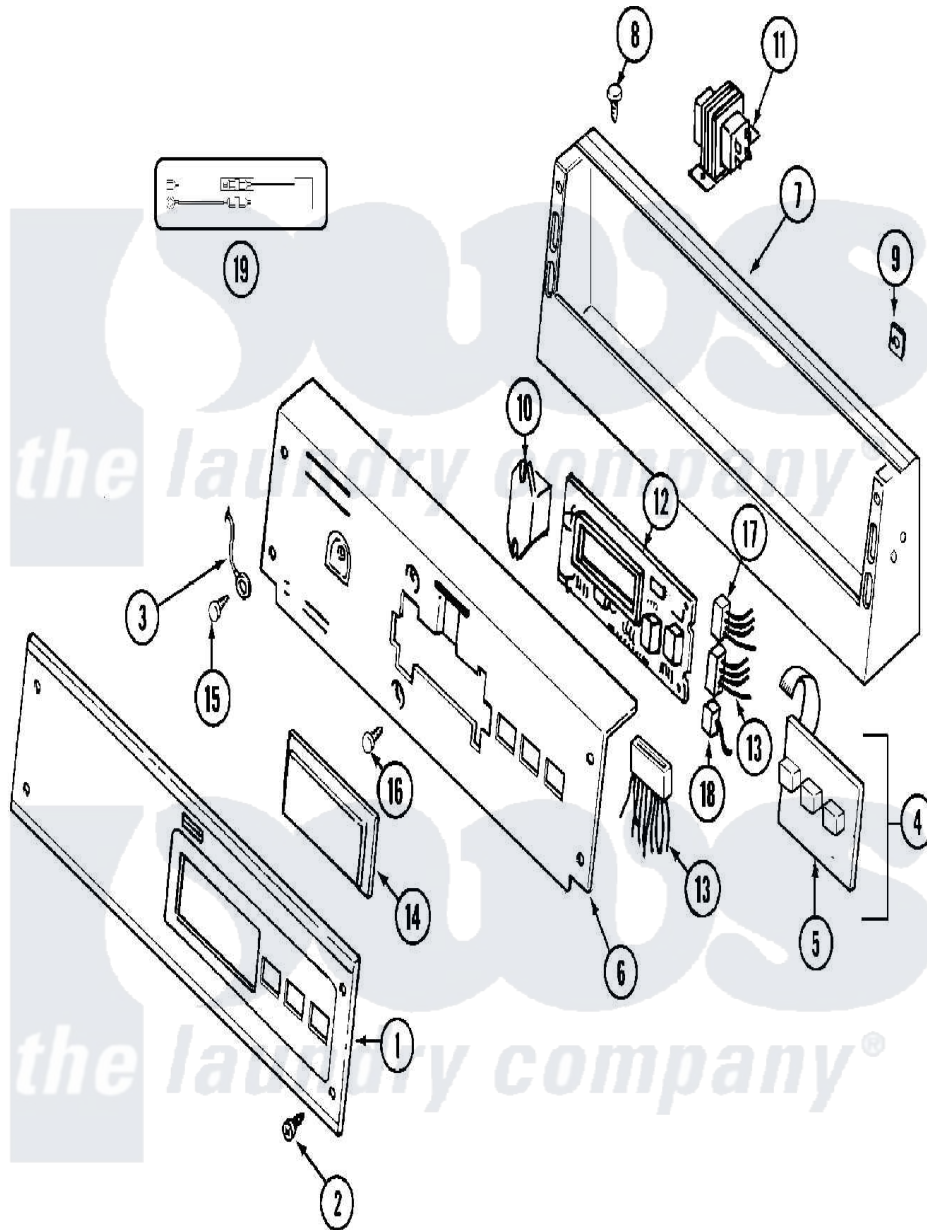

Maytag MDG12PDAAL 01 - CONTROL PANEL

Maytag [Commercial Maytag MDG12PDAAL Dryer Parts](#) Parts Diagram 01 - CONTROL PANEL
 Click on the part number to view part

Item	Original Part Number	Replaced By	Status	Part Description
001	NLA		Not Available	PANEL, CONTROL
002	215506			Screw, Control Panel Overlay
003	NLA		Not Available	WIRE, GROUND
004	215527	W10140652		Screw, 6-20 X 1/2
"	306694			Backup Plate With Switch
005	215517	W10131113		Push Button
006	NLA		Not Available	PLATE, BACKUP (WHT)
007	NLA		Not Available	CONSOLE (WHT)
008	212276	W10116760		Screw
009	215003			Fastener, Panel And Bracket
010	206824	W10133335		Relay, Motor
"	Y313559			Screw
011	207766			Transformer
"	211294	90767		Screw, 8A X 3/8 HeX Washer Head Tapping
012	912077			Locknut, Reader Harness
"	NLA		Not Available	CIRCUIT BOARD ASSEMBLY

"	Y215513		Standoff, Circuit Board
013	314531		Connector, Edgeboard
"	33001574		Wire Harness, Main
014	33001208		Cover, Display
015	211252		Screw, Ground Wire
016	215526		Screw, Circuit Board
017	206799		Optic Switch Assembly
"	NLA	Not Available	CONNECTOR, EDGEBOARD- ---NA
018	208045		Harness, Wire Sensor Switch To Circuit Brd
"	22001361		Connector, Edgeboard
019	NLA	Not Available	SURGE SUPPRESSOR KIT