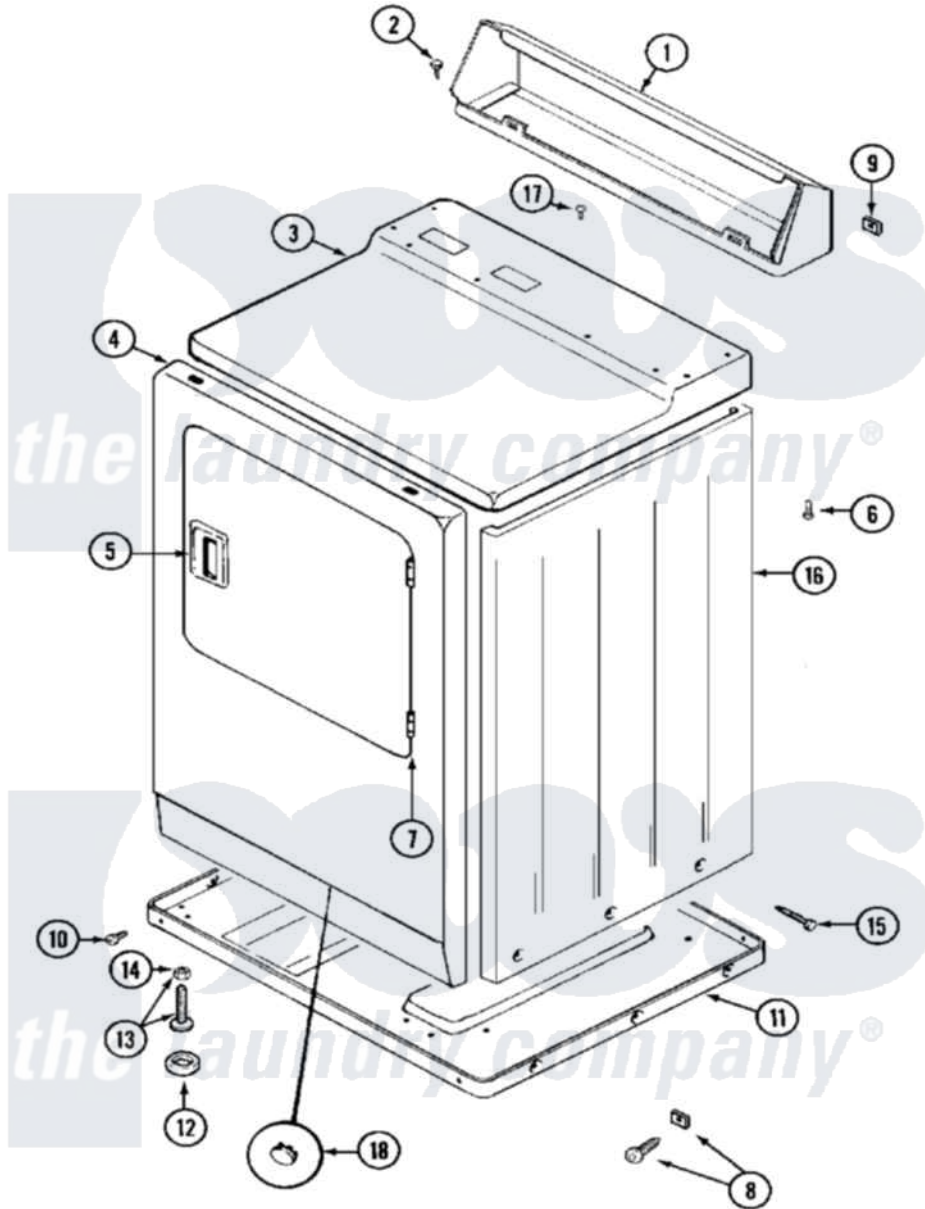

Maytag MDG12PDAAL 02 - CABINET-FRONT

Maytag [Commercial Maytag MDG12PDAAL Dryer Parts](#) Parts Diagram 02 - CABINET-FRONT
 Click on the part number to view part

Item	Original Part Number	Replaced By	Status	Part Description
001	NLA		Not Available	CONSOLE (WHT)
002	212276	W10116760		Screw
003	33001703	33001740		Cover, Top
"	NLA		Not Available	(ALM)
004	33001486	98008544		Screw
"	NLA		Not Available	PANEL, FRONT (WHT)---NA
005	33001241			Handle, Door
"	33001254	37001047		Handle, Door
006	214354			Screw, Top Cover To Cabnt.
007	33001230			Hinge, Door
008	22001496			Front Panel Fastener And Screw
009	215075			Fastener, Control Panel To Console
010	Y313561			Screw---NA
"	Y310632	1163839		Screw
011	V302361		Not Available	BASE ASSY. (UPPER &

011	1303301	Not Available	LOWER)
012	Y314137		Foot, Rubber
013	Y305086		Adjustable Leg And Nut
014	Y052740	62739	Nut, Lock
015	213007		Xfor Cabinet See Cabinet, Back
016	NLA	Not Available	CABINET (WHT)
017	210186	3370225	Screw
018	33001614	Not Available	PLUG, FRONT PANEL (WHT)
"	33001615	Not Available	PLUG, FRONT PANEL (ALM)