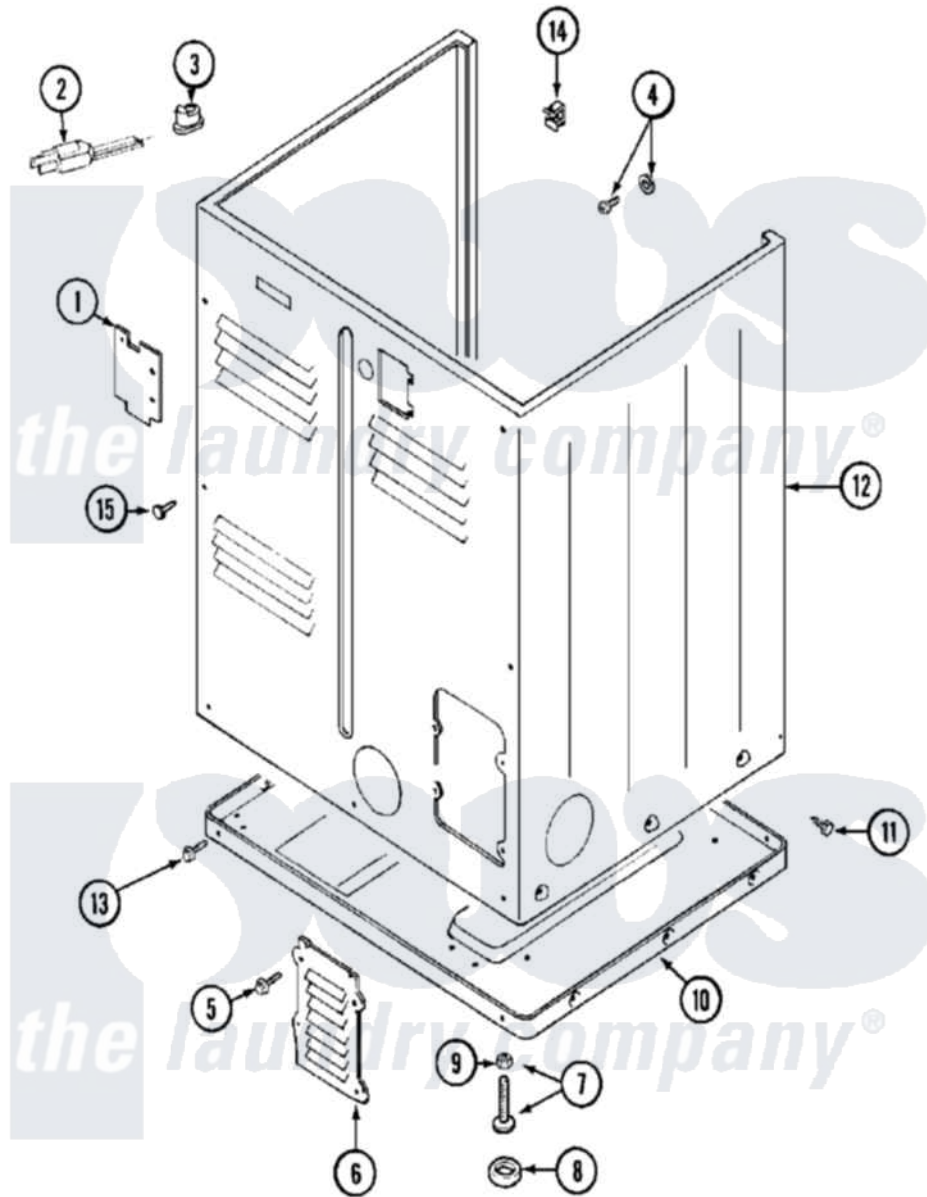

Maytag MDG12PDAAL 04 - CABINET-REAR

Maytag [Commercial Maytag MDG12PDAAL Dryer Parts](#) Parts Diagram 04 - CABINET-REAR
 Click on the part number to view part

| Item | Original Part Number | Replaced By | Status | Part Description |
|------|-------------------------|-------------------------|---------------|---|
| 001 | Y312905 | | Not Available | COVER, TERMINAL |
| 002 | 33001246 | | Not Available | CORD, POWER |
| 003 | 211881 | | | Grommet, Cord Part Not Used- Gas Models Only |
| 004 | NLA | | Not Available | SCREW & WASHER ASSEMBLY |
| 005 | 216423 | 3370225 | | Screw |
| 006 | Y312951 | | Not Available | ACCESS COVER, BACK |
| 007 | Y305086 | | | Adjustable Leg And Nut |
| 008 | Y314137 | | | Foot, Rubber |
| 009 | Y052740 | 62739 | | Nut, Lock |
| 010 | Y303361 | | Not Available | BASE ASSY. (UPPER & LOWER) |
| 011 | 213007 | | | Xfor Cabinet See Cabinet, Back |
| 012 | NLA | | Not Available | CABINET (WHT) |
| 013 | Y313561 | | | Screw---NA |
| " | Y310632 | 1163839 | | Screw |