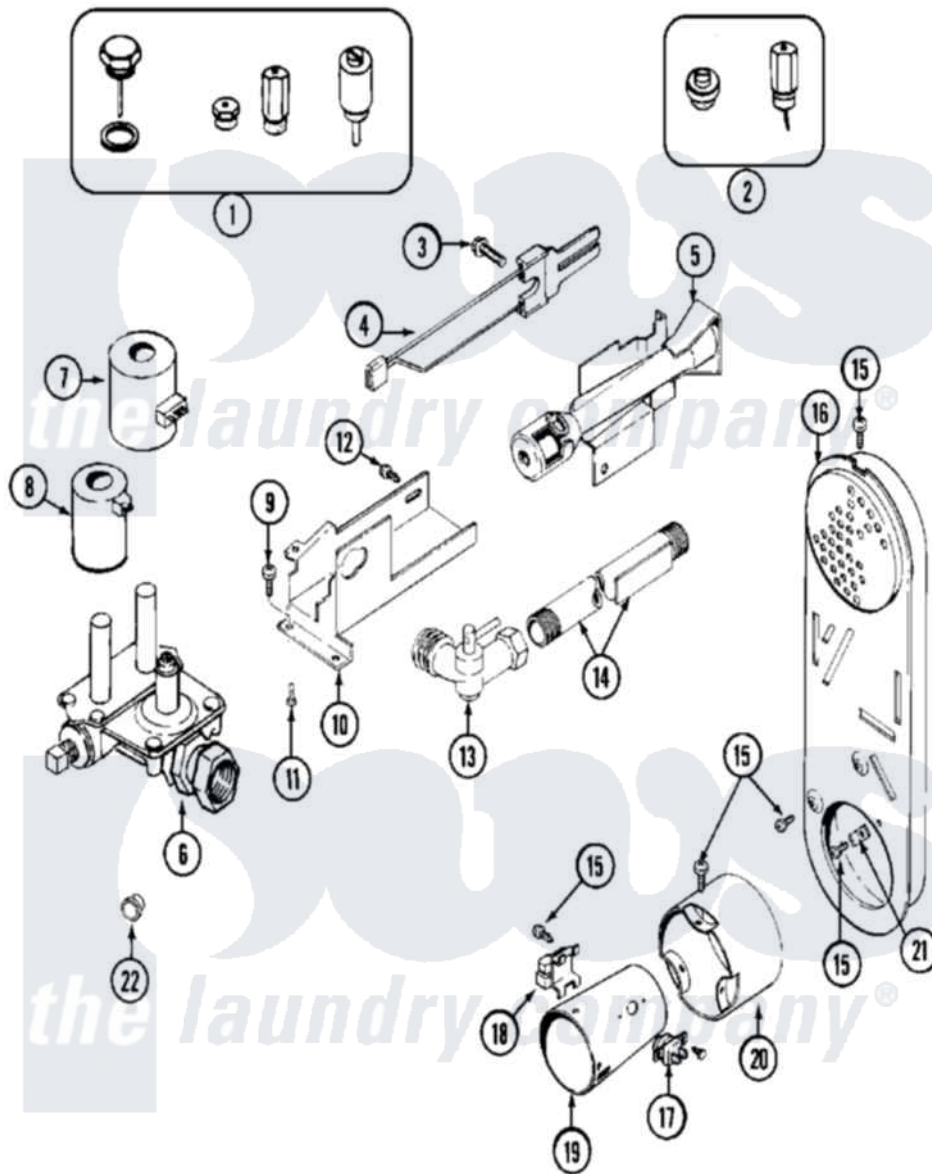

Maytag MDG12PDAAL 06 - GAS VALVE

Maytag [Commercial Maytag MDG12PDAAL Dryer Parts](#) Parts Diagram 06 - GAS VALVE
 Click on the part number to view part

Item	Original Part Number	Replaced By	Status	Part Description
001	Y308378	W10402145		LP Gas Con
002	Y308377		Not Available	CONVERSION KIT (LP TO NATURAL)
003	304971			Screw Note: Screw, Igniter
004	304970	4391996		Ignitor
005	33001247	33002793		Burner Assembly
006	308345			Valve, Gas
007	306106			Coil, Holding And Booster-W
008	306105	694540		Coil, 60 Hz
009	Y313561			Screw----NA
010	314566			Gas Control Bracket
011	Y313559			Screw
012	314082	90767		Screw, 8A X 3/8 HeX Washer Head Tapping
"	314568	Y313559		Screw
013	Y303349			Angle Shut-Off, Gas Valve Pipe And Bracket Assembly

014	Y303383	33001735	Series 18 Not Needed Use Vavle
015	211294	90767	Screw, 8A X 3/8 HeX Washer Head Tapping
016	Y308504	Not Available	INLET DUCT ASSEMBLY
017	305169		Thermostat, Hi-Limit Gas
018	Y303377	338906	Radiant, Sensor
019	Y308548		Combustion Cone Assembly
020	Y303841		Cone, Extension
021	Y312890		Retainer, Heater Chamber
022	33001693		Cap, Gas Pipe