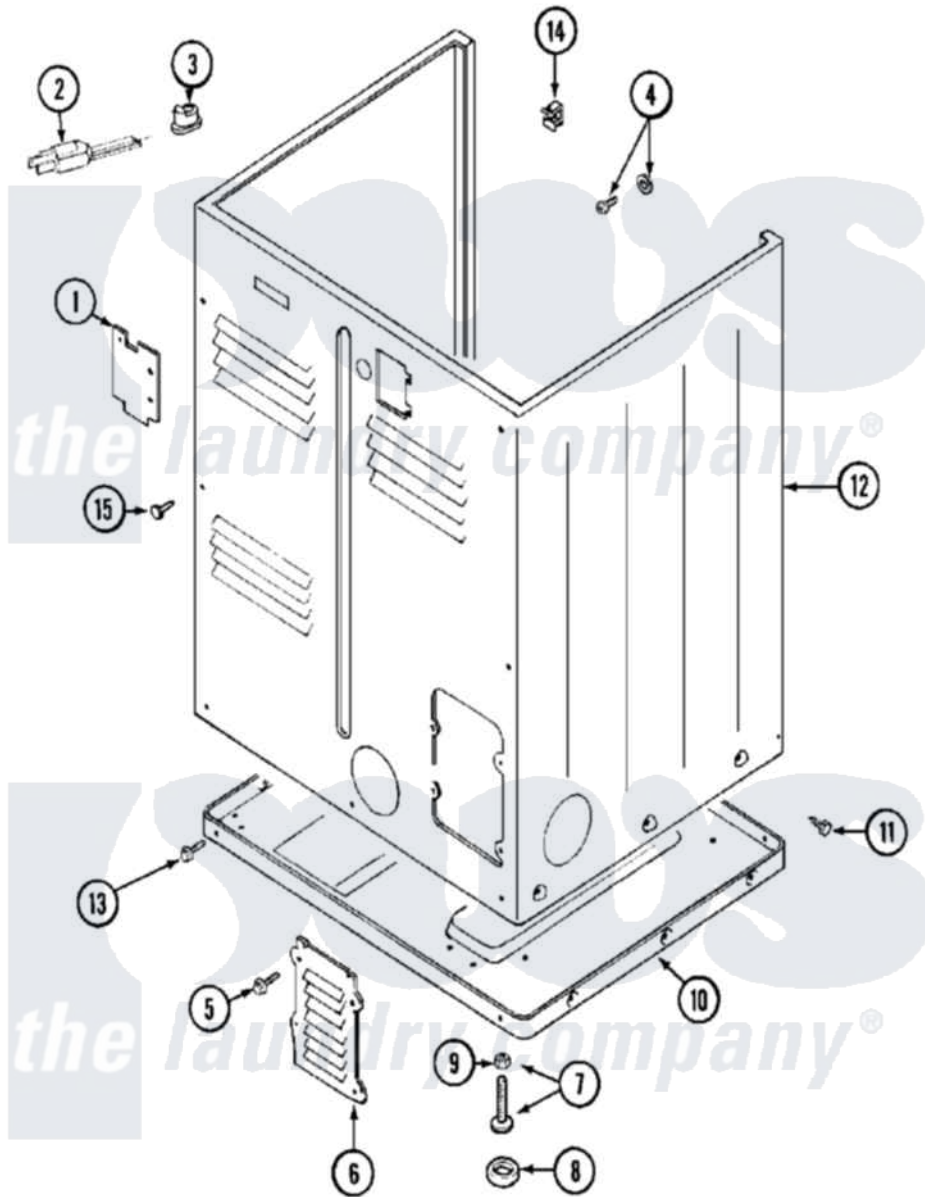

Maytag MDG12PDAAW 04 - CABINET-REAR

Maytag [Commercial Maytag MDG12PDAAW Dryer Parts](#) Parts Diagram 04 - CABINET-REAR
 Click on the part number to view part

Item	Original Part Number	Replaced By	Status	Part Description
001	Y312905		Not Available	COVER, TERMINAL
002	33001246		Not Available	CORD, POWER
003	211881			Grommet, Cord Part Not Used- Gas Models Only
004	NLA		Not Available	SCREW & WASHER ASSEMBLY
005	216423	3370225		Screw
006	Y312951		Not Available	ACCESS COVER, BACK
007	Y305086			Adjustable Leg And Nut
008	Y314137			Foot, Rubber
009	Y052740	62739		Nut, Lock
010	Y303361		Not Available	BASE ASSY. (UPPER & LOWER)
011	213007			Xfor Cabinet See Cabinet, Back
012	NLA		Not Available	CABINET (WHT)
013	Y313561			Screw---NA
"	Y310632	1163839		Screw