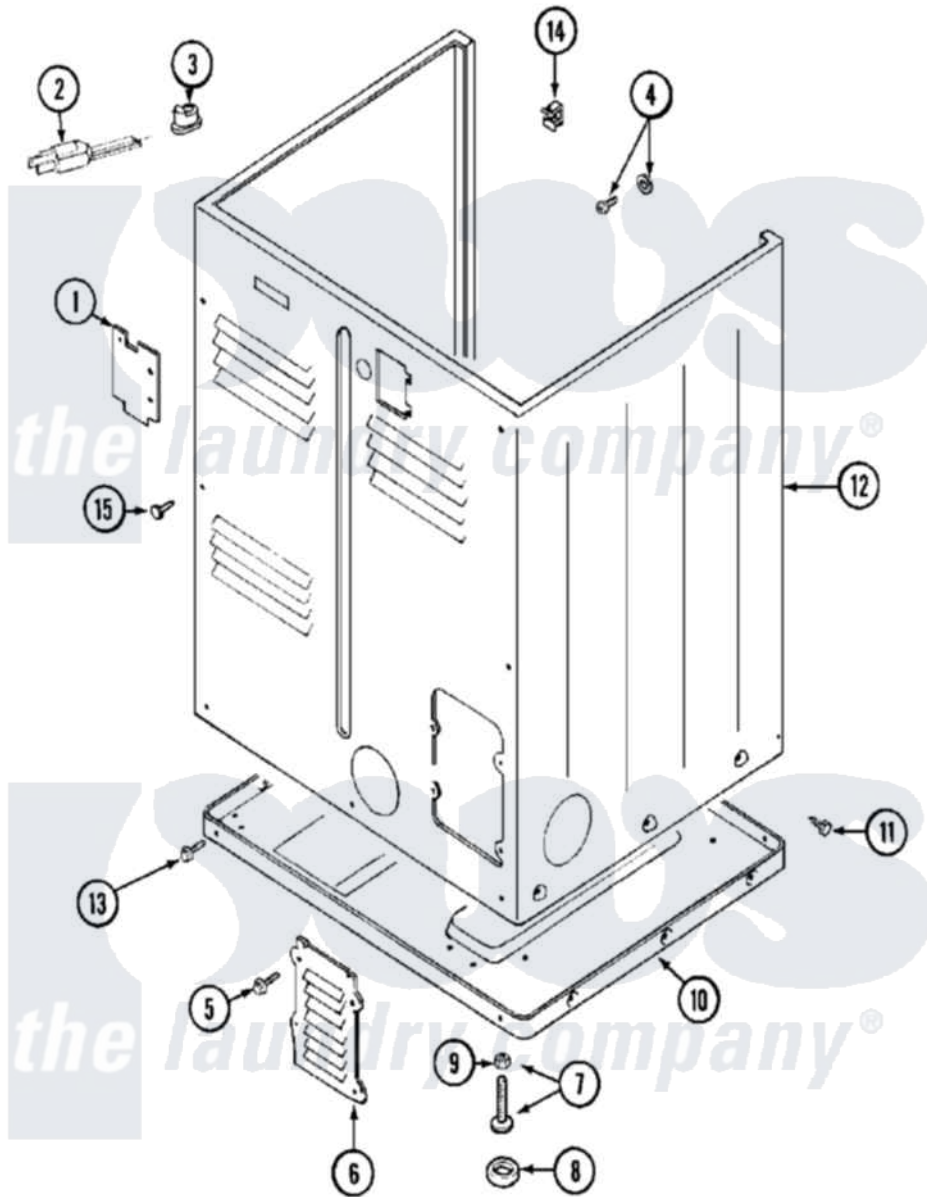

Maytag MDG12PDABL 04 - CABINET-REAR

Maytag [Commercial Maytag MDG12PDABL Dryer Parts](#) Parts Diagram 04 - CABINET-REAR
 Click on the part number to view part

Item	Original Part Number	Replaced By	Status	Part Description
001	Y312905		Not Available	COVER, TERMINAL
002	33001246		Not Available	CORD, POWER
003	211881			Grommet, Cord Part Not Used- Gas Models Only
004	NLA		Not Available	SCREW & WASHER ASSEMBLY
005	216423	3370225		Screw
006	Y312951		Not Available	ACCESS COVER, BACK
007	Y305086			Adjustable Leg And Nut
008	Y314137			Foot, Rubber
009	Y052740	62739		Nut, Lock
010	Y303361		Not Available	BASE ASSY. (UPPER & LOWER)
011	213007			Xfor Cabinet See Cabinet, Back
012	NLA		Not Available	CABINET (WHT)
013	Y313561			Screw---NA
"	Y310632	1163839		Screw