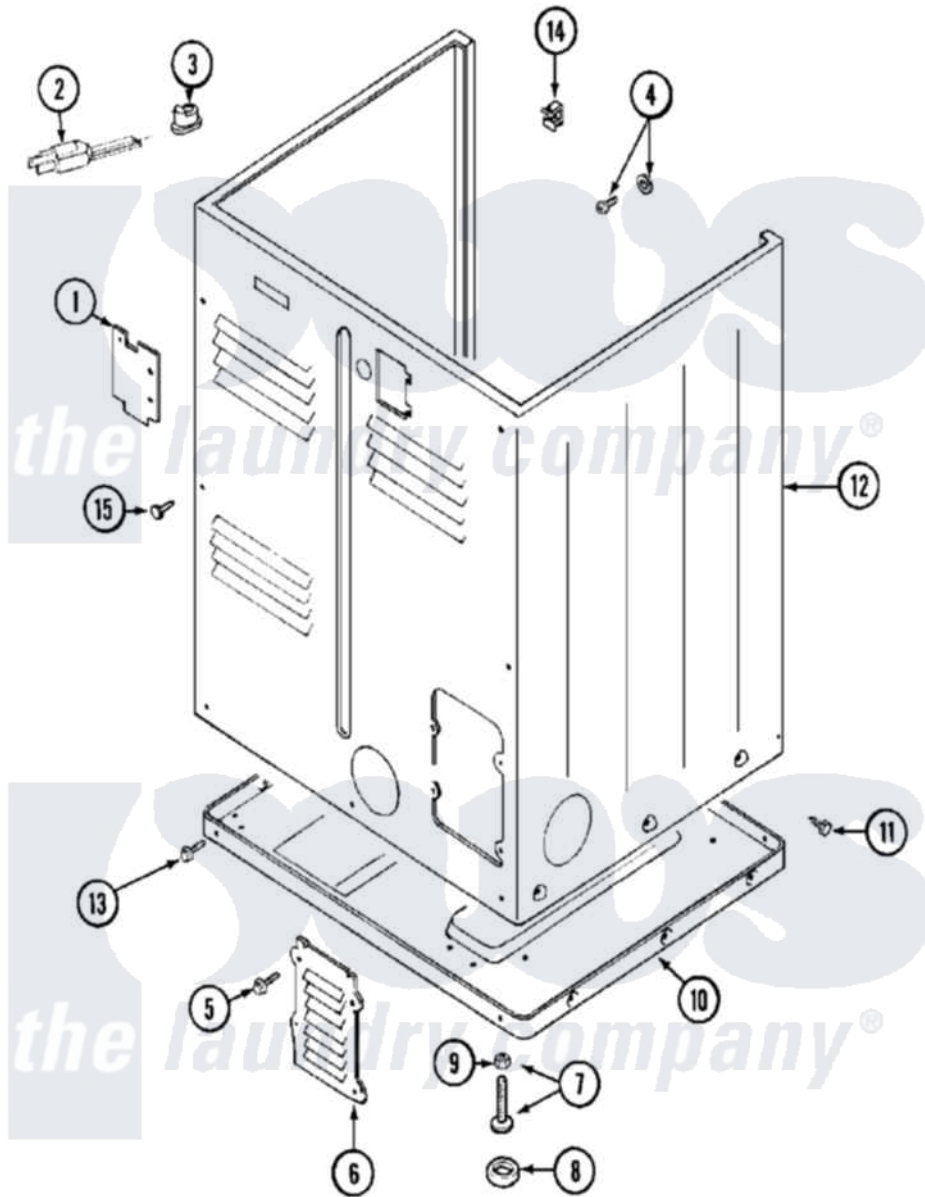

# Maytag MDG12PDABW 04 - CABINET-REAR

Maytag [Commercial Maytag MDG12PDABW Dryer Parts](#) Parts Diagram 04 - CABINET-REAR  
 Click on the part number to view part

Item	Original Part Number	Replaced By	Status	Part Description
001	Y312905		Not Available	COVER, TERMINAL
002	33001246		Not Available	CORD, POWER
003	<a href="#">211881</a>			Grommet, Cord Part Not Used- Gas Models Only
004	NLA		Not Available	SCREW & WASHER ASSEMBLY
005	216423	<a href="#">3370225</a>		Screw
006	Y312951		Not Available	ACCESS COVER, BACK
007	<a href="#">Y305086</a>			Adjustable Leg And Nut
008	<a href="#">Y314137</a>			Foot, Rubber
009	<a href="#">Y052740</a>	<a href="#">62739</a>		Nut, Lock
010	Y303361		Not Available	BASE ASSY. (UPPER & LOWER)
011	<a href="#">213007</a>			Xfor Cabinet See Cabinet, Back
012	NLA		Not Available	CABINET (WHT)
013	<a href="#">Y313561</a>			Screw---NA
"	Y310632	<a href="#">1163839</a>		Screw