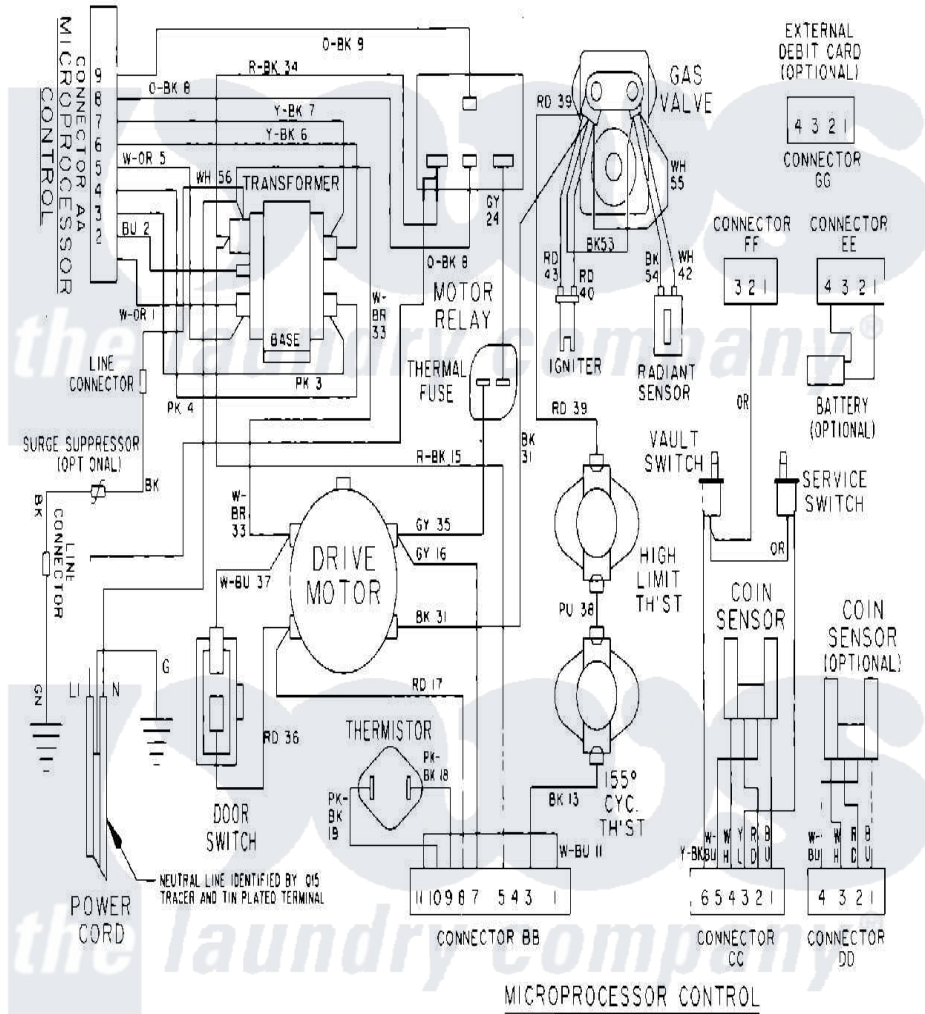

Maytag MDG12PDABW 08 - WIRING INFORMATION

MICROPROCESSOR CONTROL

Maytag [Commercial Maytag MDG12PDABW Dryer Parts](#) Parts Diagram 08 - WIRING INFORMATION
 Click on the part number to view part

Item	Original Part Number	Replaced By	Status	Part Description
001	NLA		Not Available	WIRING INFORMATION