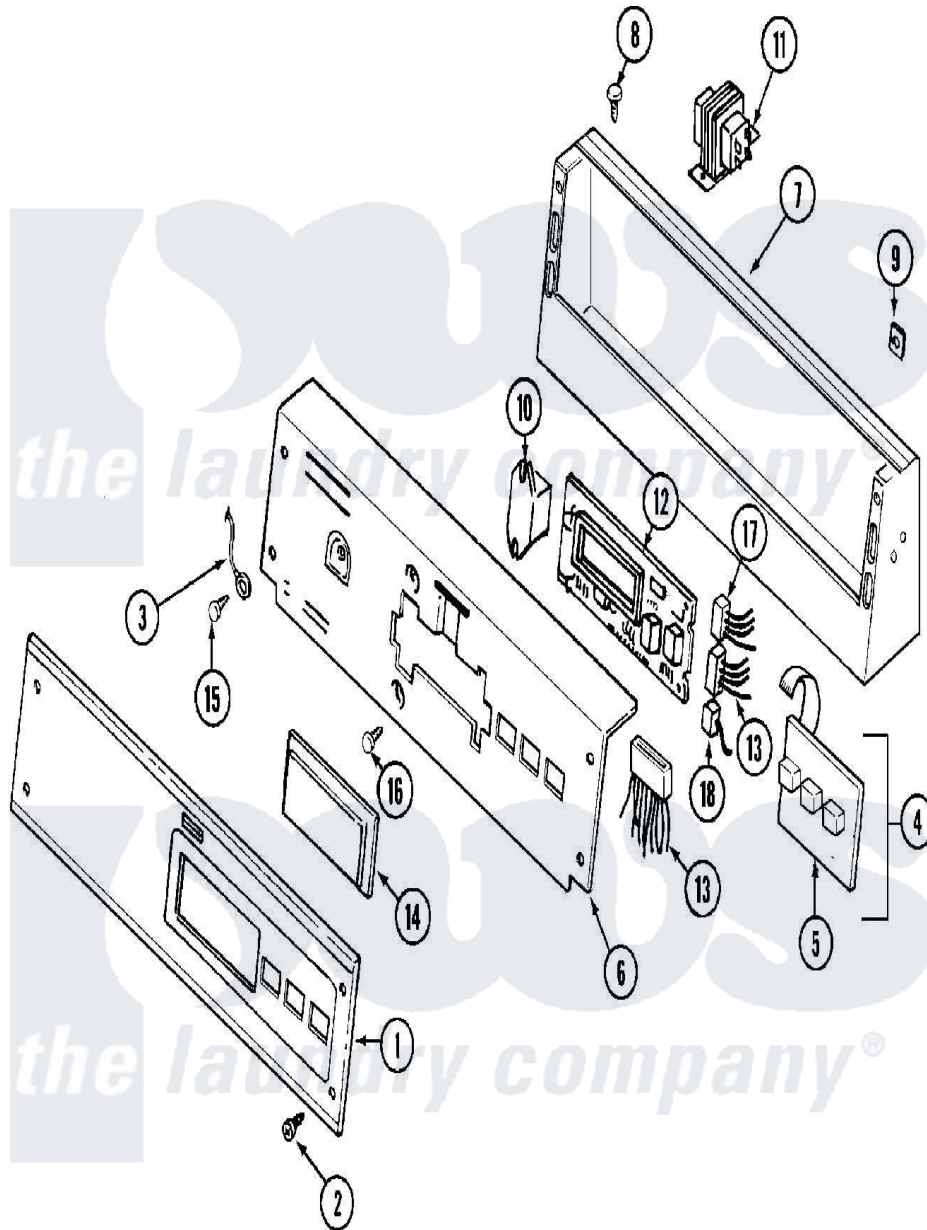

Maytag MDG12PDBAL 01 - CONTROL PANEL

Maytag [Commercial Maytag MDG12PDBAL Dryer Parts](#) Parts Diagram 01 - CONTROL PANEL
 Click on the part number to view part

Item	Original Part Number	Replaced By	Status	Part Description
001	33001737			Panel, Control
002	215506			Screw, Control Panel Overlay
003	22001959			Wire, Ground
004	215527	W10140652		Screw, 6-20 X 1/2
"	306694			Backup Plate With Switch
005	215517	W10131113		Push Button
006	33001736		Not Available	PLATE, BACK-UP (WHT)
"	NLA		Not Available	(ALM)
007	NLA		Not Available	CONSOLE (WHT)
008	212276	W10116760		Screw
009	215003			Fastener, Panel And Bracket
010	206824	W10133335		Relay, Motor
"	Y313559			Screw
011	211294	90767		Screw, 8A X 3/8 HeX Washer Head Tapping
"	22001960			Transformer
012	33001204			Stand-Off, Control Board

"	33001738	W10130081	Control Board
"	912077		Locknut, Reader Harness
013	314531		Connector, Edgeboard
"	33001743	33001879	Wire Harness, Main
"	33001879		Wire Harness, Main
014	22001962	W10131114	Cover, Display
015	211252		Screw, Ground Wire
016	215526		Screw, Circuit Board
017	22001965		Optic Switch Assembly
"	NLA	Not Available	CONNECTOR, EDGEBOARD- ---NA
018	22001361		Connector, Edgeboard
"	22001966		Harness, Sensor Switch