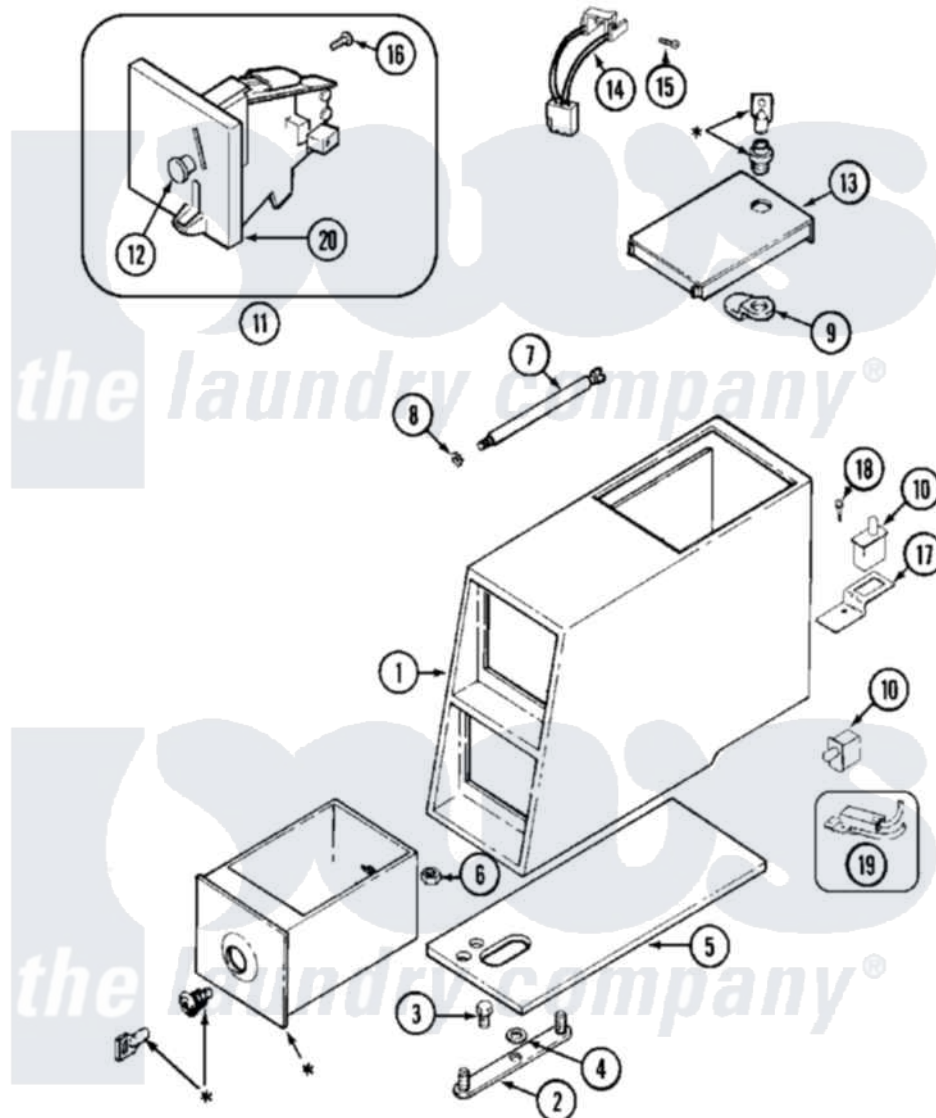

# Maytag MDG12PDBAL 02 - CONTROL CENTER

\* CONTACT YOUR COMMERCIAL LAUNDRY DISTRIBUTOR

Maytag [Commercial Maytag MDG12PDBAL Dryer Parts](#) Parts Diagram 02 - CONTROL CENTER

[Click on the part number to view part](#)

Item	Original Part Number	Replaced By	Status	Part Description
001	22001871		Not Available	VAULT, COIN (WHT)
"	22001872	<a href="#">22002885</a>		Vault, Coin
002	22001810		Not Available	STRAP, MOUNTING
003	<a href="#">211294</a>	<a href="#">90767</a>		Screw, 8A X 3/8 HeX Washer Head Tapping
004	<a href="#">910309</a>			Washer, Mounting Strap
005	<a href="#">22001870</a>			Gasket, Coin Vault
"	<a href="#">22001874</a>			Gasket, Coin Vault
006	<a href="#">Y052740</a>	<a href="#">62739</a>		Nut, Lock
007	<a href="#">213035</a>			Bolt, Locking
008	<a href="#">910181</a>			Lockwasher, Terminal Block
009	NLA		Not Available	CAM, LOCKING
010	<a href="#">33001250</a>			Switch, Vault And Service Door
"	912012	<a href="#">3400409</a>		Screw
011	22001873	<a href="#">22004112</a>		Coin Drop Greenwald Us.25
"	<a href="#">22001875</a>			Coin Drop Assembly-Dual

"	<a href="#">22002144</a>	Single Faceplate	
012	<a href="#">216200</a>	Face Plate Return Button	
013	22001910	<a href="#">22003679</a>	Timer Access Door Assembly
"	22001911	<a href="#">22003692</a>	Timer Access Door Assembly
014	<a href="#">22001965</a>	Optic Switch Assembly	
015	<a href="#">314665</a>	Screw, Switch Assembly	
016	<a href="#">216068</a>	Screw, Coin Drop	
017	<a href="#">22001404</a>	Bracket, Service Switch	
018	212276	<a href="#">W10116760</a>	Screw
019	<a href="#">22001966</a>	Harness, Sensor Switch	
020	<a href="#">22002144</a>	Single Faceplate	