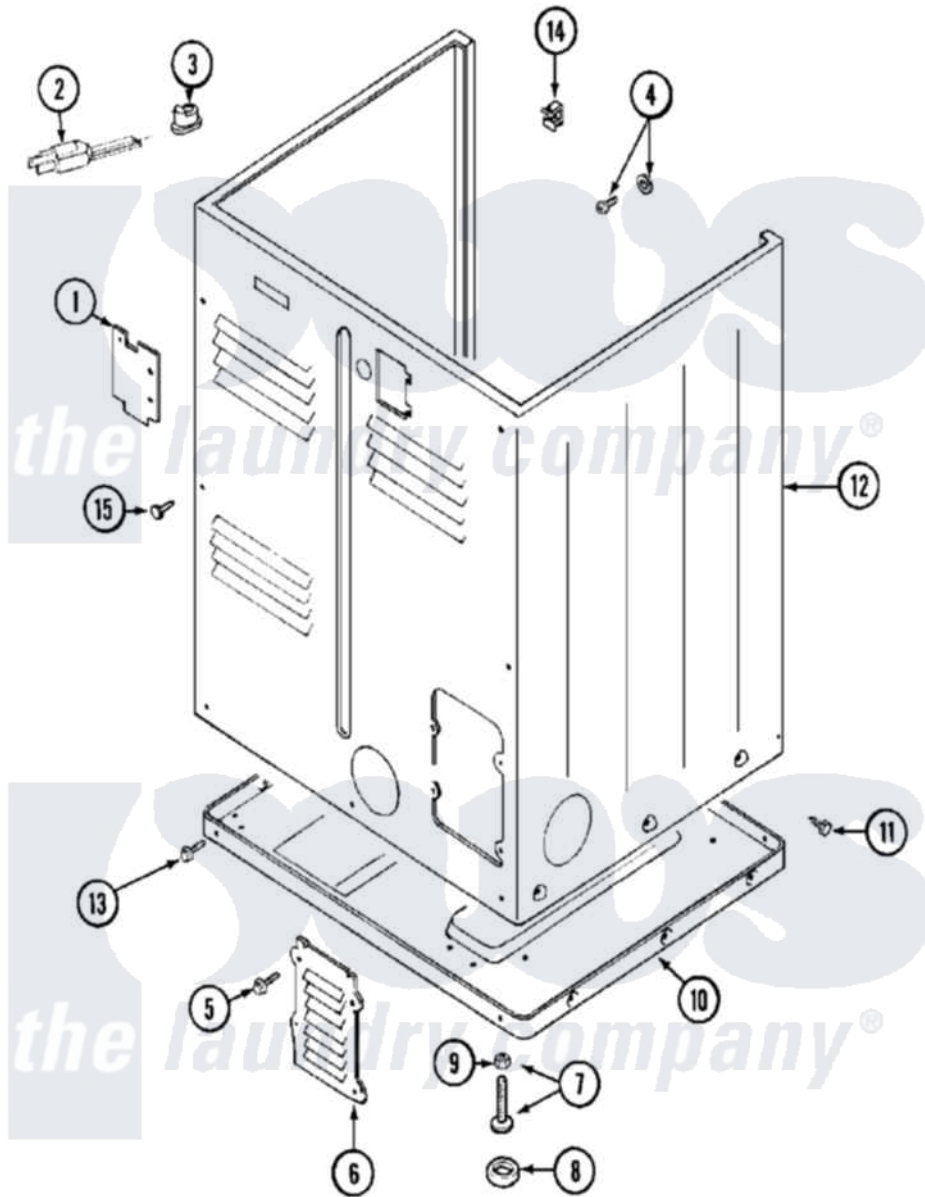

Maytag MDG12PDBAL 05 - CABINET-REAR

Maytag [Commercial Maytag MDG12PDBAL Dryer Parts](#) Parts Diagram 05 - CABINET-REAR
 Click on the part number to view part

Item	Original Part Number	Replaced By	Status	Part Description
001	Y312905		Not Available	COVER, TERMINAL
002	22001178	22003062		Cord, Power
003	211881			Grommet, Cord Part Not Used- Gas Models Only
004	NLA		Not Available	SCREW & WASHER ASSEMBLY
005	216423	3370225		Screw
006	Y312951		Not Available	ACCESS COVER, BACK
007	Y305086			Adjustable Leg And Nut
008	Y314137			Foot, Rubber
009	Y052740	62739		Nut, Lock
010	Y303361		Not Available	BASE ASSY. (UPPER & LOWER)
011	213007			Xfor Cabinet See Cabinet, Back
012	NLA		Not Available	CABINET (WHT)
013	Y313561			Screw---NA
"	Y310632	1163839		Screw