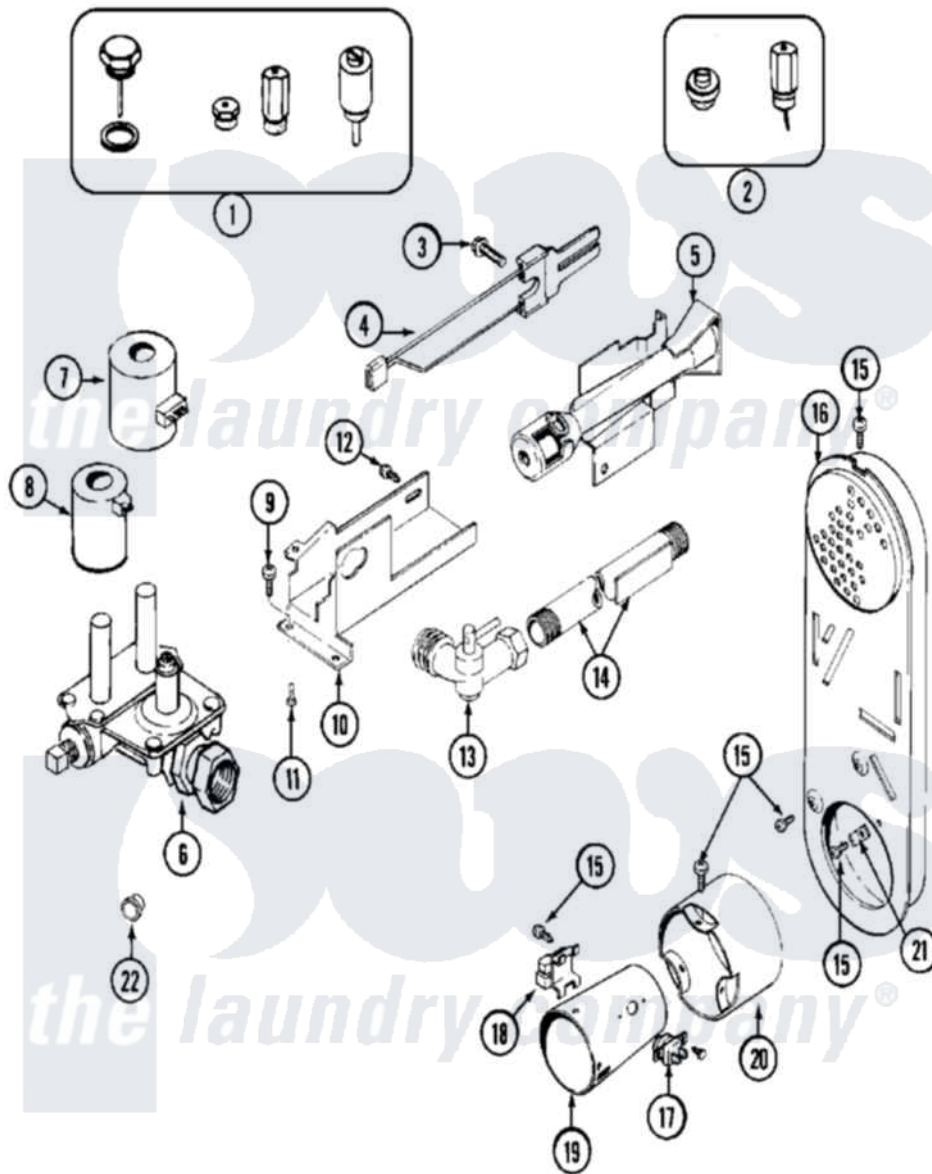

Maytag MDG12PDBAL 07 - GAS VALVE

Maytag [Commercial Maytag MDG12PDBAL Dryer Parts](#) Parts Diagram 07 - GAS VALVE
 Click on the part number to view part

Item	Original Part Number	Replaced By	Status	Part Description
001	Y308378	W10402145		LP Gas Con
002	Y308377		Not Available	CONVERSION KIT (LP TO NATURAL)
003	304971			Screw Note: Screw, Igniter
004	304970	4391996		Ignitor
005	33001247	33002793		Burner Assembly
006	308345			Valve, Gas
007	306106			Coil, Holding And Booster-W
008	306105	694540		Coil, 60 Hz
009	Y313561			Screw----NA
010	314566			Gas Control Bracket
011	Y313559			Screw
012	314082	90767		Screw, 8A X 3/8 HeX Washer Head Tapping
"	314568	Y313559		Screw
013	33001842	3406051		Elbow Union Assembly
"	Y303349			Angle Shut-Off, Gas Valve

014	Y303383	33001735	Pipe And Bracket Assembly Series 18 Not Needed Use Vavle
015	211294	90767	Screw, 8A X 3/8 HeX Washer Head Tapping
016	Y308504	Not Available	INLET DUCT ASSEMBLY
017	305169		Thermostat, Hi-Limit Gas
018	Y303377	338906	Radiant, Sensor
019	Y308548		Combustion Cone Assembly
020	Y303841		Cone, Extension
021	Y312890		Retainer, Heater Chamber
022	33001693		Cap, Gas Pipe