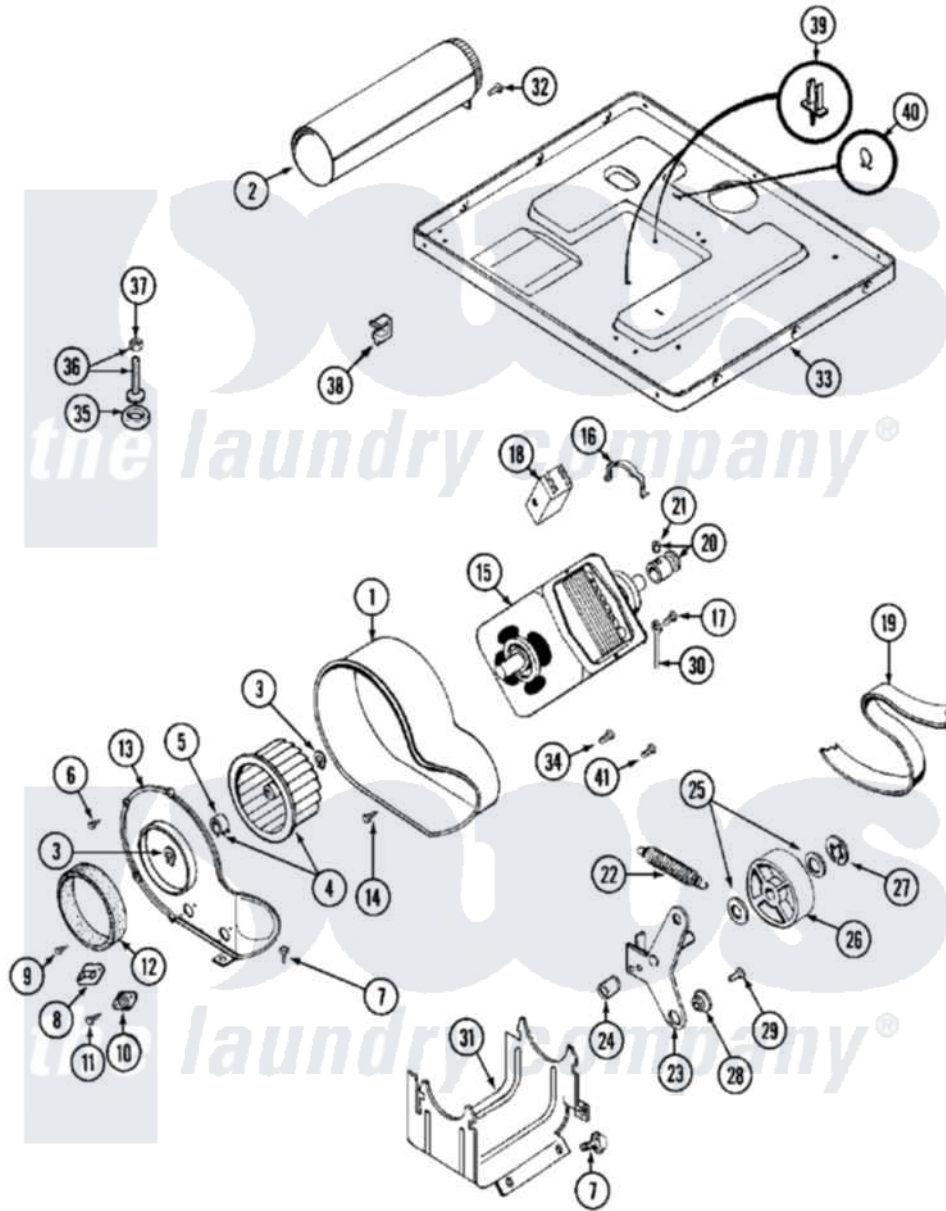

# Maytag MDG12PDBAL 08 - MOTOR DRIVE

Maytag [Commercial Maytag MDG12PDBAL Dryer Parts](#) Parts Diagram 08 - MOTOR DRIVE  
 Click on the part number to view part

Item	Original Part Number	Replaced By	Status	Part Description
001	<a href="#">Y312893</a>			Housing, Blower
002	<a href="#">Y303442</a>			EXHAUST DUCT ASSEMBLY
003	410233	<a href="#">9703438</a>		Ring-Retrn
004	<a href="#">Y303836</a>			Blower Wheel Assembly And Clamp
005	<a href="#">312967</a>			Clamp, Blower Housing
006	Y312961	<a href="#">W10116751</a>		Screw
007	<a href="#">Y313561</a>			Screw----NA
008	<a href="#">303392</a>			Thermostat, Cycling
"	Y303391	<a href="#">33303391</a>		Thermostat, Cycling
009	<a href="#">211294</a>	<a href="#">90767</a>		Screw, 8A X 3/8 HeX Washer Head Tapping
"	<a href="#">211294</a>	<a href="#">90767</a>		Screw, 8A X 3/8 HeX Washer Head Tapping
010	<a href="#">306604</a>			Cut-Off, Thermal Part Not Used
011	NLA		Not Available	SCREW, THERMAL CUT-OFF
012	<a href="#">Y312901</a>			Seal, Housing Cover