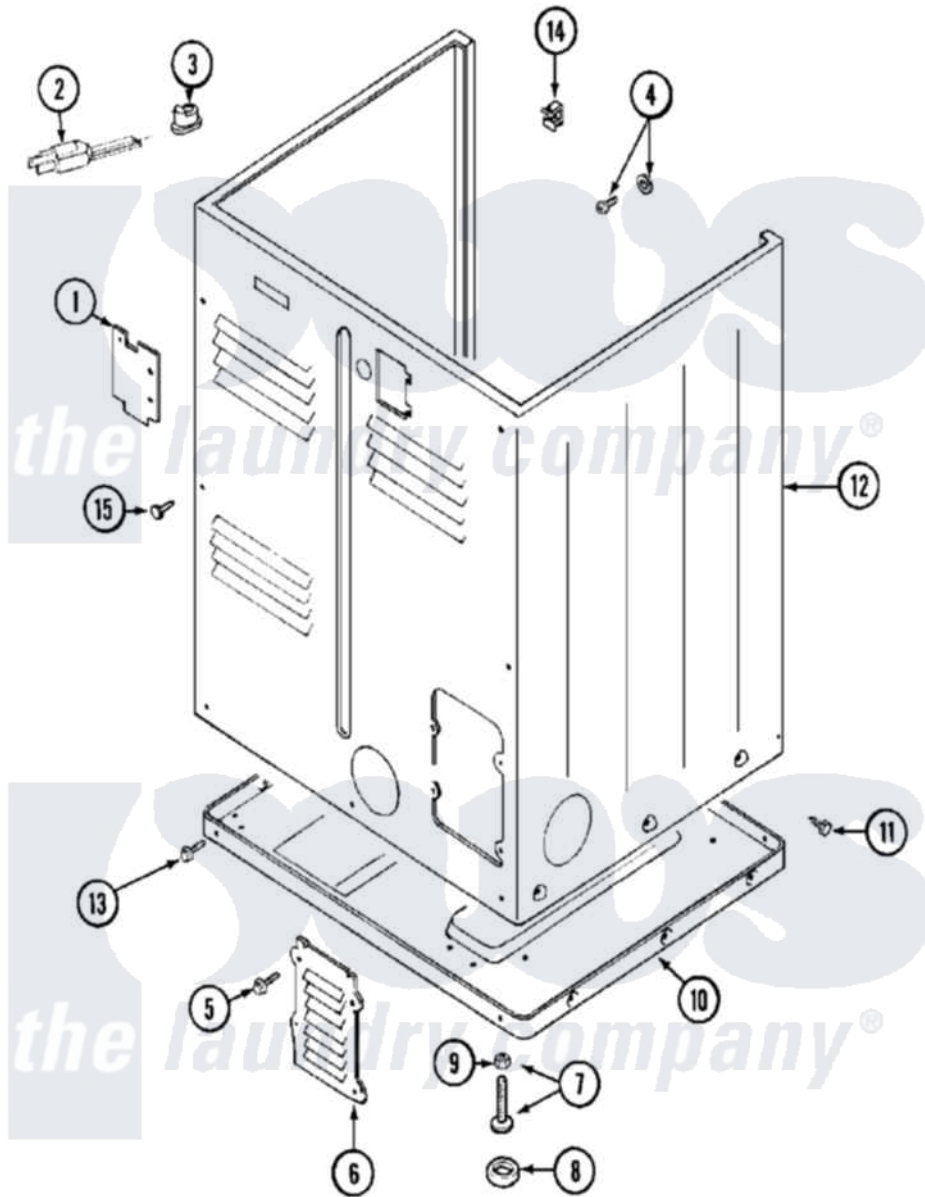

Maytag MDG12PDBBL 05 - CABINET-REAR

Maytag [Commercial Maytag MDG12PDBBL Dryer Parts](#) Parts Diagram 05 - CABINET-REAR
 Click on the part number to view part

Item	Original Part Number	Replaced By	Status	Part Description
001	Y312905		Not Available	COVER, TERMINAL
002	22001178	22003062		Cord, Power
003	211881			Grommet, Cord Part Not Used- Gas Models Only
004	NLA		Not Available	SCREW & WASHER ASSEMBLY
005	216423	3370225		Screw
006	Y312951		Not Available	ACCESS COVER, BACK
007	Y305086			Adjustable Leg And Nut
008	Y314137			Foot, Rubber
009	Y052740	62739		Nut, Lock
010	Y303361		Not Available	BASE ASSY. (UPPER & LOWER)
011	213007			Xfor Cabinet See Cabinet, Back
012	NLA		Not Available	CABINET (WHT)
013	Y313561			Screw---NA
"	Y310632	1163839		Screw