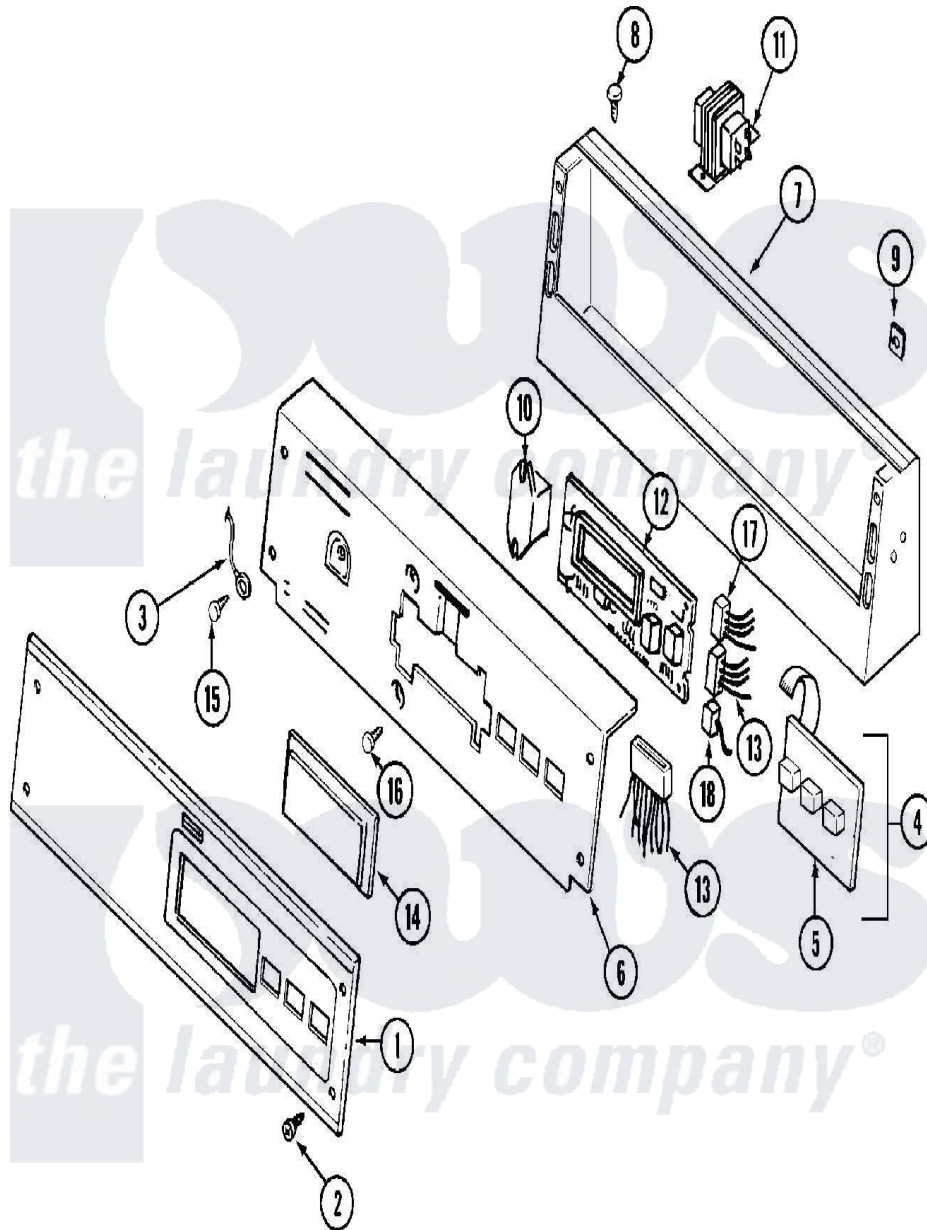

Maytag MDG12PDBBW 01 - CONTROL PANEL

Maytag [Commercial Maytag MDG12PDBBW Dryer Parts](#) Parts Diagram 01 - CONTROL PANEL
 Click on the part number to view part

Item	Original Part Number	Replaced By	Status	Part Description
001	33001737			Panel, Control
002	215506			Screw, Control Panel Overlay
003	22001959			Wire, Ground
004	215527	W10140652		Screw, 6-20 X 1/2
"	306694			Backup Plate With Switch
005	215517	W10131113		Push Button
006	33001736		Not Available	PLATE, BACK-UP (WHT)
"	NLA		Not Available	(ALM)
007	NLA		Not Available	CONSOLE (WHT)
008	212276	W10116760		Screw
009	215003			Fastener, Panel And Bracket
010	206824	W10133335		Relay, Motor
"	Y313559			Screw
011	211294	90767		Screw, 8A X 3/8 HeX Washer Head Tapping
"	22001960			Transformer
012	33001204			Stand-Off, Control Board

"	33001738	W10130081	Control Board
"	912077		Locknut, Reader Harness
013	314531		Connector, Edgeboard
"	33001743	33001879	Wire Harness, Main
"	33001879		Wire Harness, Main
014	22001962	W10131114	Cover, Display
015	211252		Screw, Ground Wire
016	215526		Screw, Circuit Board
017	22001965		Optic Switch Assembly
"	NLA	Not Available	CONNECTOR, EDGEBOARD- ---NA
018	22001361		Connector, Edgeboard
"	22001966		Harness, Sensor Switch