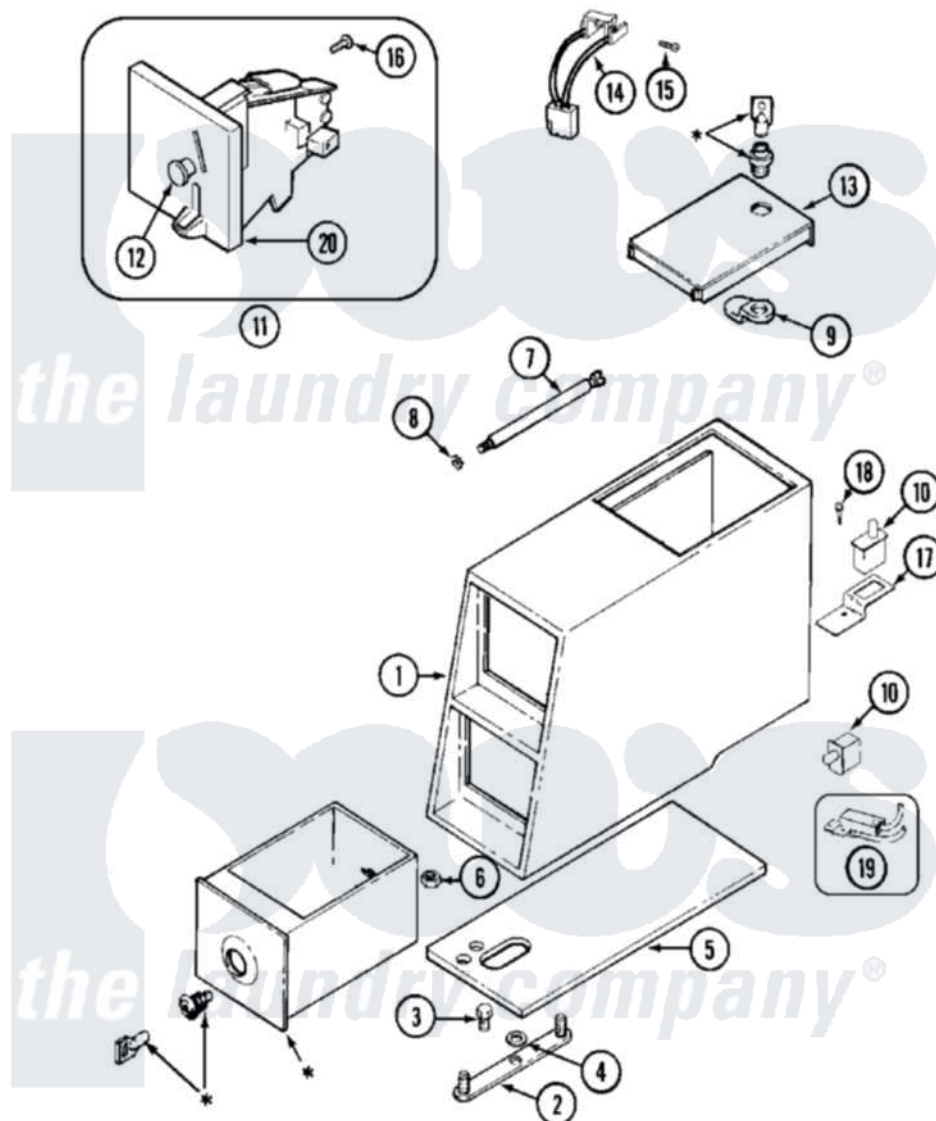

# Maytag MDG12PDBBW 02 - CONTROL CENTER

\* CONTACT YOUR COMMERCIAL LAUNDRY DISTRIBUTOR

Maytag [Commercial Maytag MDG12PDBBW Dryer Parts](#) Parts Diagram 02 - CONTROL CENTER  
 Click on the part number to view part

Item	Original Part Number	Replaced By	Status	Part Description
001	22001871		Not Available	VAULT, COIN (WHT)
"	22001872	<a href="#">22002885</a>		Vault, Coin
002	22001810		Not Available	STRAP, MOUNTING
003	<a href="#">211294</a>	<a href="#">90767</a>		Screw, 8A X 3/8 HeX Washer Head Tapping
004	<a href="#">910309</a>			Washer, Mounting Strap
005	<a href="#">22001870</a>			Gasket, Coin Vault
"	<a href="#">22001874</a>			Gasket, Coin Vault
006	<a href="#">Y052740</a>	<a href="#">62739</a>		Nut, Lock
007	<a href="#">213035</a>			Bolt, Locking
008	<a href="#">910181</a>			Lockwasher, Terminal Block
009	NLA		Not Available	CAM, LOCKING
010	<a href="#">33001250</a>			Switch, Vault And Service Door
"	912012	<a href="#">3400409</a>		Screw
011	22001873	<a href="#">22004112</a>		Coin Drop Greenwald Us.25
"	<a href="#">22001875</a>			Coin Drop Assembly-Dual

"	<a href="#">22002144</a>	Single Faceplate	
012	<a href="#">216200</a>	Face Plate Return Button	
013	22001910	<a href="#">22003679</a>	Timer Access Door Assembly
"	22001911	<a href="#">22003692</a>	Timer Access Door Assembly
014	<a href="#">22001965</a>	Optic Switch Assembly	
015	<a href="#">314665</a>	Screw, Switch Assembly	
016	<a href="#">216068</a>	Screw, Coin Drop	
017	<a href="#">22001404</a>	Bracket, Service Switch	
018	212276	<a href="#">W10116760</a>	Screw
019	<a href="#">22001966</a>	Harness, Sensor Switch	
020	<a href="#">22002144</a>	Single Faceplate	