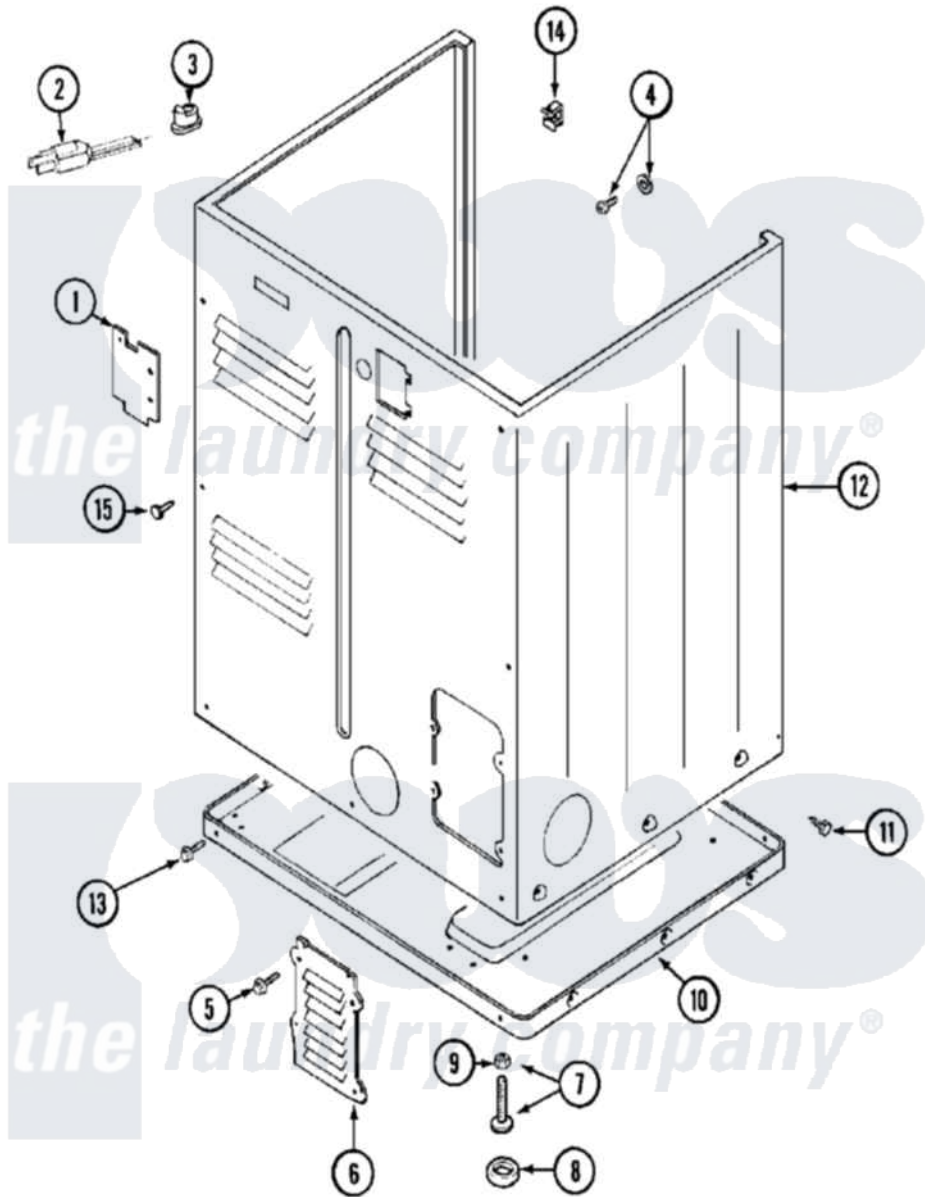

Maytag MDG12PDBBW 05 - CABINET-REAR

Maytag [Commercial Maytag MDG12PDBBW Dryer Parts](#) Parts Diagram 05 - CABINET-REAR
 Click on the part number to view part

Item	Original Part Number	Replaced By	Status	Part Description
001	Y312905		Not Available	COVER, TERMINAL
002	22001178	22003062		Cord, Power
003	211881			Grommet, Cord Part Not Used- Gas Models Only
004	NLA		Not Available	SCREW & WASHER ASSEMBLY
005	216423	3370225		Screw
006	Y312951		Not Available	ACCESS COVER, BACK
007	Y305086			Adjustable Leg And Nut
008	Y314137			Foot, Rubber
009	Y052740	62739		Nut, Lock
010	Y303361		Not Available	BASE ASSY. (UPPER & LOWER)
011	213007			Xfor Cabinet See Cabinet, Back
012	NLA		Not Available	CABINET (WHT)
013	Y313561			Screw---NA
"	Y310632	1163839		Screw