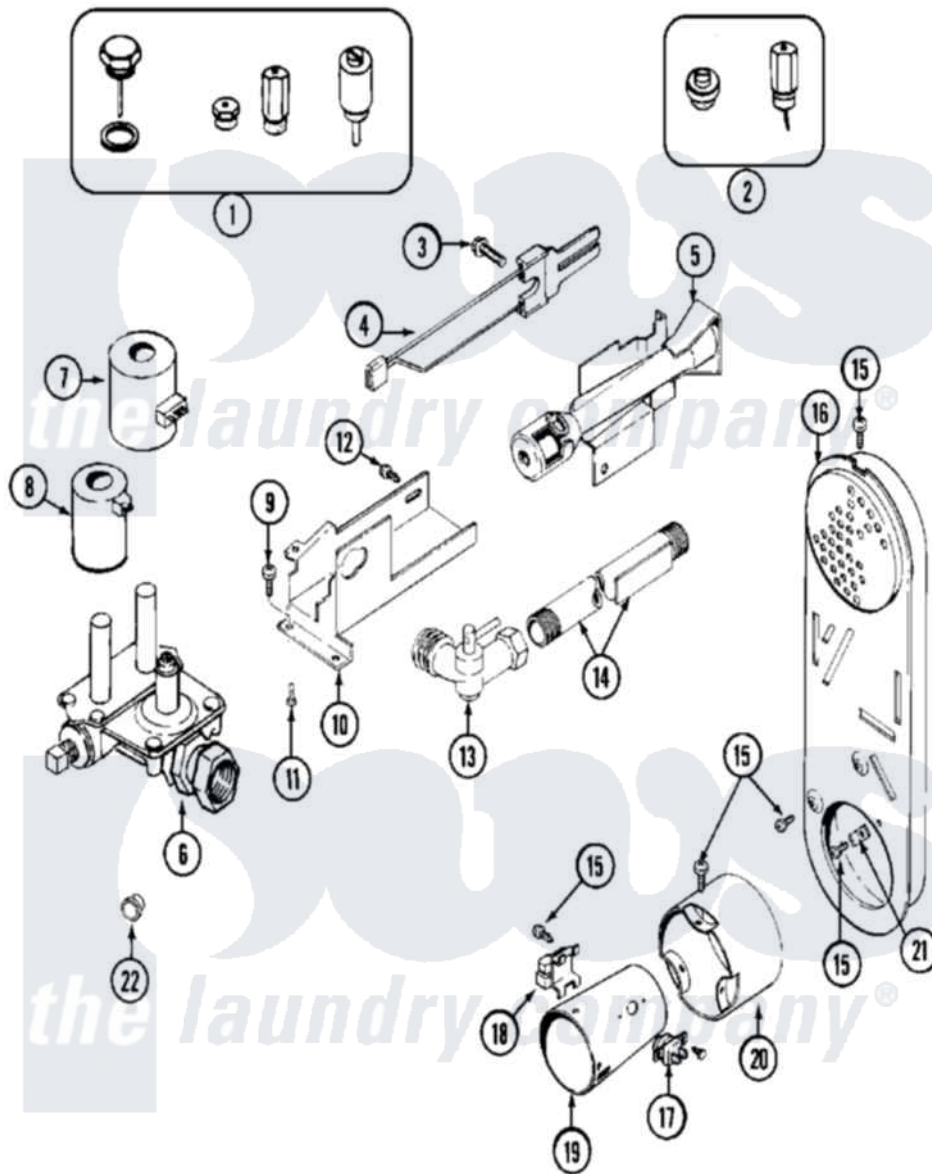

# Maytag MDG12PDBBW 07 - GAS VALVE

Maytag [Commercial Maytag MDG12PDBBW Dryer Parts](#) Parts Diagram 07 - GAS VALVE  
 Click on the part number to view part

Item	Original Part Number	Replaced By	Status	Part Description
001	Y308378	<a href="#">W10402145</a>		LP Gas Con
002	Y308377		Not Available	CONVERSION KIT (LP TO NATURAL)
003	<a href="#">304971</a>			Screw Note: Screw, Igniter
004	304970	<a href="#">4391996</a>		Ignitor
005	33001247	<a href="#">33002793</a>		Burner Assembly
006	<a href="#">308345</a>			Valve, Gas
007	<a href="#">306106</a>			Coil, Holding And Booster-W
008	306105	<a href="#">694540</a>		Coil, 60 Hz
009	<a href="#">Y313561</a>			Screw----NA
010	<a href="#">314566</a>			Gas Control Bracket
011	<a href="#">Y313559</a>			Screw
012	314082	<a href="#">90767</a>		Screw, 8A X 3/8 HeX Washer Head Tapping
"	314568	<a href="#">Y313559</a>		Screw
013	33001842	<a href="#">3406051</a>		Elbow Union Assembly
"	<a href="#">Y303349</a>			Angle Shut-Off, Gas Valve

014	Y303383	<a href="#">33001735</a>	Pipe And Bracket Assembly Series 18 Not Needed Use Vavle
015	<a href="#">211294</a>	<a href="#">90767</a>	Screw, 8A X 3/8 HeX Washer Head Tapping
016	Y308504	Not Available	INLET DUCT ASSEMBLY
017	<a href="#">305169</a>		Thermostat, Hi-Limit Gas
018	Y303377	<a href="#">338906</a>	Radiant, Sensor
019	<a href="#">Y308548</a>		Combustion Cone Assembly
020	<a href="#">Y303841</a>		Cone, Extension
021	<a href="#">Y312890</a>		Retainer, Heater Chamber
022	<a href="#">33001693</a>		Cap, Gas Pipe