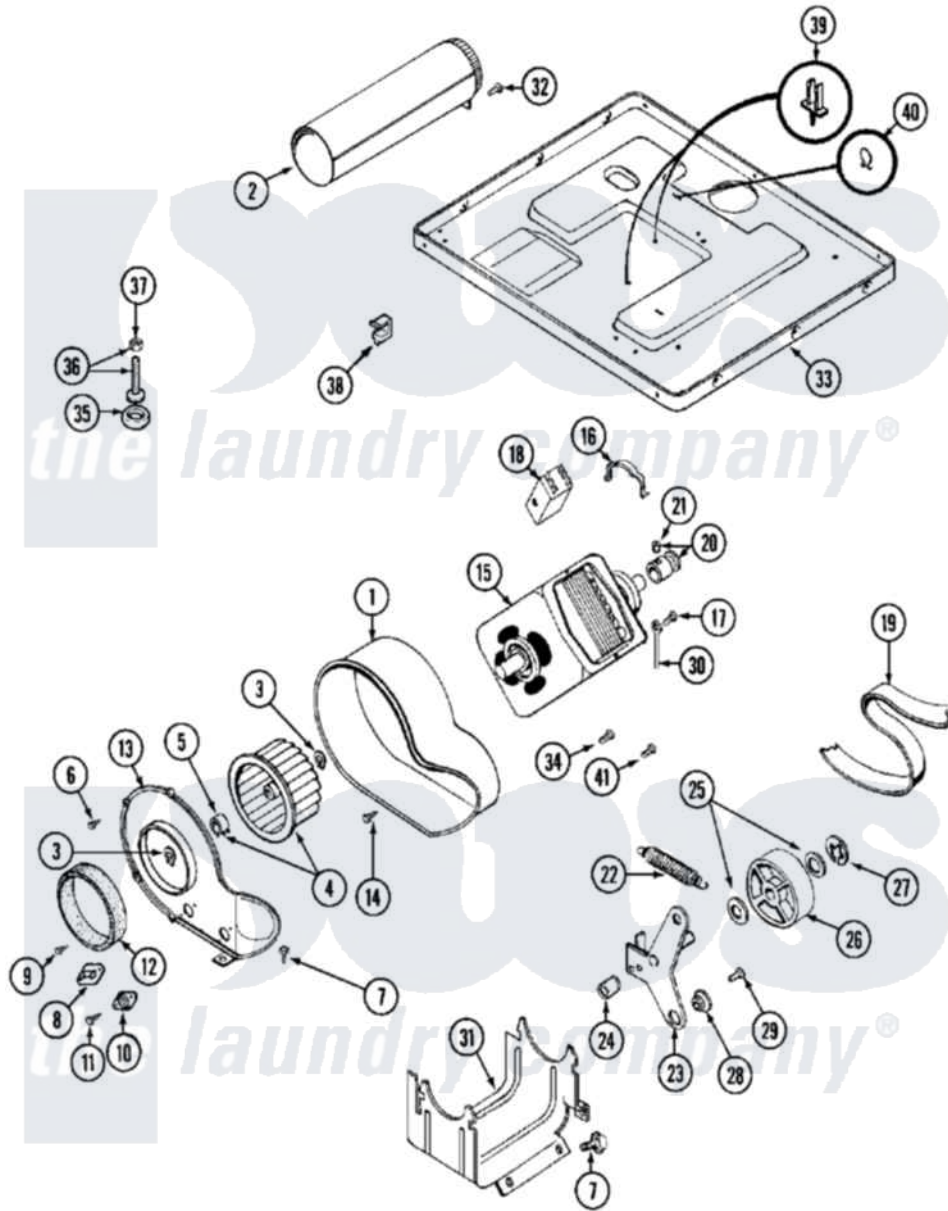

Maytag MDG12PDBBW 08 - MOTOR DRIVE

Maytag [Commercial Maytag MDG12PDBBW Dryer Parts](#) Parts Diagram 08 - MOTOR DRIVE
 Click on the part number to view part

Item	Original Part Number	Replaced By	Status	Part Description
001	Y312893			Housing, Blower
002	Y303442			EXHAUST DUCT ASSEMBLY
003	410233	9703438		Ring-Retrn
004	Y303836			Blower Wheel Assembly And Clamp
005	312967			Clamp, Blower Housing
006	Y312961	W10116751		Screw
007	Y313561			Screw---NA
008	303392			Thermostat, Cycling
"	Y303391	33303391		Thermostat, Cycling
009	211294	90767		Screw, 8A X 3/8 HeX Washer Head Tapping
"	211294	90767		Screw, 8A X 3/8 HeX Washer Head Tapping
010	306604			Cut-Off, Thermal Part Not Used
011	NLA		Not Available	SCREW, THERMAL CUT-OFF
012	Y312901			Seal, Housing Cover