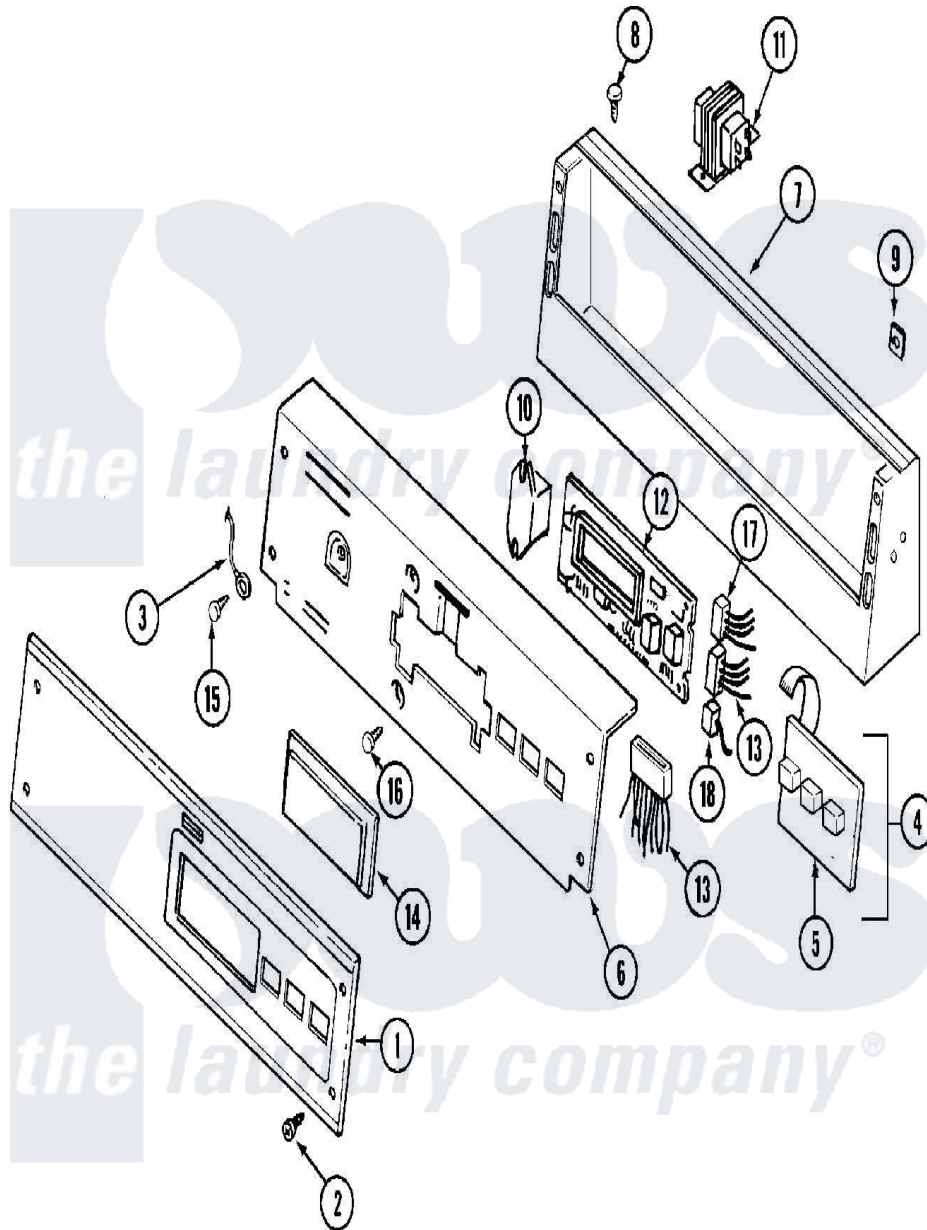

Maytag MDG12PRBAW 01 - CONTROL PANEL

Maytag [Commercial Maytag MDG12PRBAW Dryer Parts](#) Parts Diagram 01 - CONTROL PANEL
 Click on the part number to view part

Item	Original Part Number	Replaced By	Status	Part Description
001	22001976			Bezel
"	NLA		Not Available	PANEL, CONTROL ---N
002	215506			Screw, Control Panel Overlay
003	22001959			Wire, Ground
004	215527	W10140652		Screw, 6-20 X 1/2
"	306694			Backup Plate With Switch
005	215517	W10131113		Push Button
006	33001745		Not Available	PLATE, BACK-UP (WHT)
"	912077			Locknut, Reader Harness
007	33001280			Console
008	212276	W10116760		Screw
009	215003			Fastener, Panel And Bracket
010	206824	W10133335		Relay, Motor
"	Y313559			Screw
011	211294	90767		Screw, 8A X 3/8 HeX Washer Head Tapping
"	22001960			Transformer

012	33001204		Stand-Off, Ccontrol Board
"	33001746	W10130081	Control Board
"	912077		Locknut, Reader Harness
013	314531		Connector, Edgeboard
"	33001739		Wire Harness, Main
"	33001743	33001879	Wire Harness, Main
"	33001879		Wire Harness, Main
014	22001962	W10131114	Cover, Display
015	211252		Screw, Ground Wire
016	215526		Screw, Circuit Board
017	22001965		Optic Switch Assembly
"	NLA	Not Available	CONNECTOR, EDGEBOARD- --NA
018	22001361		Connector, Edgeboard
"	22001966		Harness, Sensor Switch
019	22001973		Harness, Pr Service
"	33001856		Reader Harness Kit