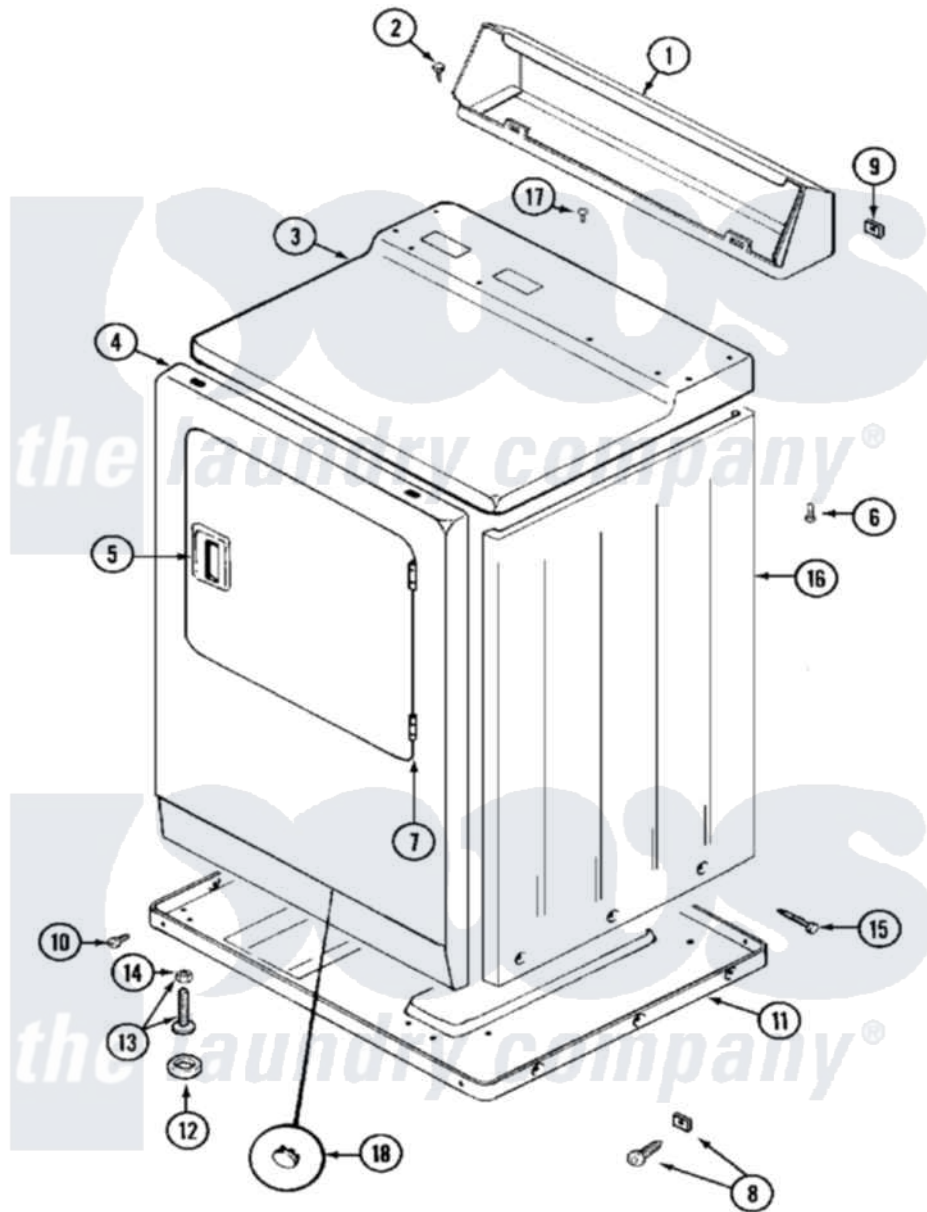

Maytag MDG12PRBAW 02 - CABINET-FRONT

Maytag [Commercial Maytag MDG12PRBAW Dryer Parts](#) Parts Diagram 02 - CABINET-FRONT
 Click on the part number to view part

Item	Original Part Number	Replaced By	Status	Part Description
001	33001280			Console
002	212276	W10116760		Screw
003	NLA		Not Available	COVER, TOP (WHT)
004	33001486	98008544		Screw
"	NLA		Not Available	PANEL, FRONT (WHT)---NA
005	33001241			Handle, Door
006	214354			Screw, Top Cover To Cabnt.
007	33001230			Hinge, Door
008	22001496			Front Panel Fastener And Screw
009	215075			Fastener, Control Panel To Console
010	Y313561			Screw---NA
"	Y310632	1163839		Screw
011	Y303361		Not Available	BASE ASSY. (UPPER & LOWER)
012	Y314137			Foot, Rubber

013	Y305086		Adjustable Leg And Nut
014	Y052740	62739	Nut, Lock
015	213007		Xfor Cabinet See Cabinet, Back
016	NLA		Not Available
017	210186	3370225	CABINET (WHT) Screw
018	33001614		Not Available PLUG, FRONT PANEL (WHT)