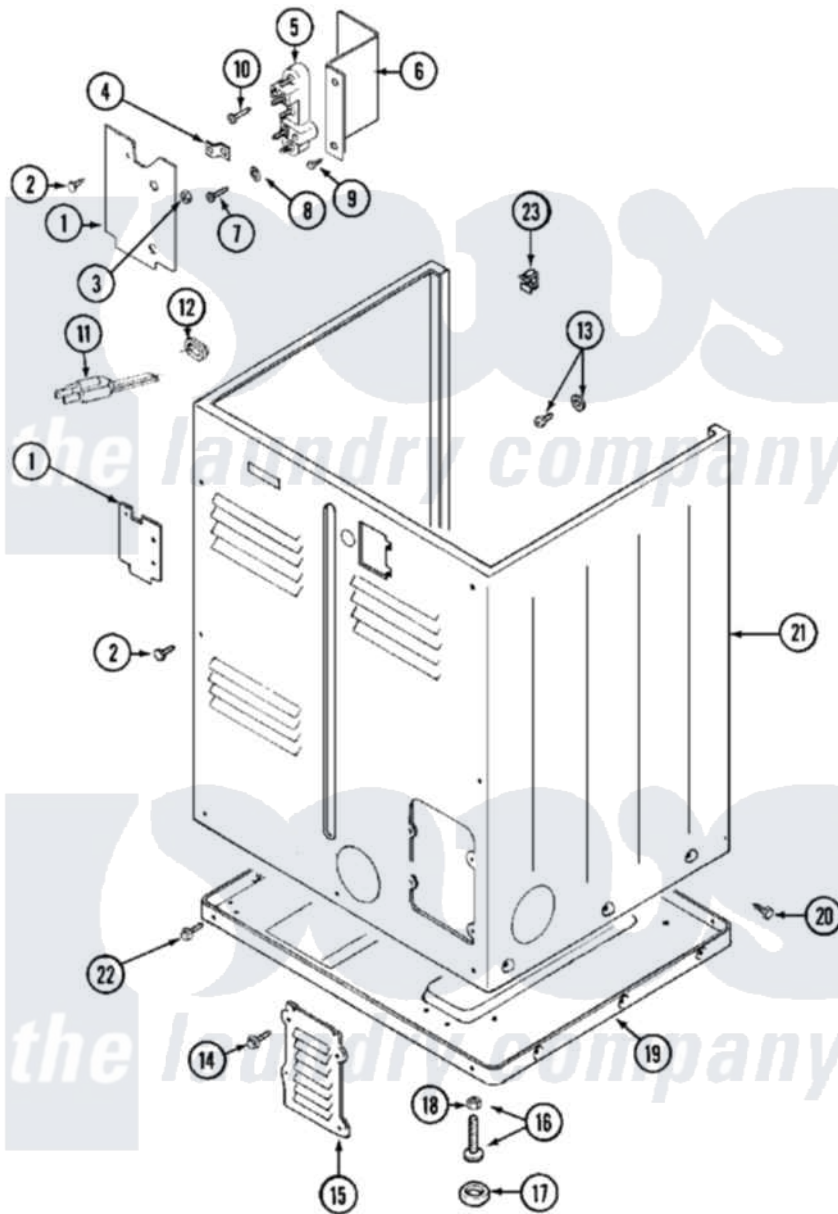

Maytag MDG12PRBAW 04 - CABINET-REAR

Maytag [Commercial Maytag MDG12PRBAW Dryer Parts](#) Parts Diagram 04 - CABINET-REAR
 Click on the part number to view part

Item	Original Part Number	Replaced By	Status	Part Description
001	Y312905		Not Available	COVER, TERMINAL
002	Y313561			Screw----NA
003	311484	112432		Nut
004	Y312184			Strap, Grounding
005	33001244			Block, Terminal
006	Y312904			Bracket, Terminal Block
007	Y312209	W10001200		Screw
008	Y311270			Washer, Terminal Block
009	Y310632	1163839		Screw
010	NLA		Not Available	SCREW, GROUND STRAP
011	22001178	22003062		Cord, Power
"	305168	33002916		Power Cord, Canadian 240V
"	33001425			Locknut, Eared For Canadian
012	211881			Grommet, Cord Part Not Used- Gas Models Only
013	NLA		Not Available	SCREW & WASHER ASSY.
014	216423	3370225		Screw

015	Y312951		Not Available	ACCESS COVER, BACK
016	Y305086			Adjustable Leg And Nut
017	Y314137			Foot, Rubber
018	Y052740	62739		Nut, Lock
019	Y303361		Not Available	BASE ASSY. (UPPER & LOWER)
020	213007			Xfor Cabinet See Cabinet, Back
021	NLA		Not Available	CABINET (WHT)
022	Y313561			Screw---NA
"	Y310632	1163839		Screw
023	Y310376			Clip, Door Switch Harness