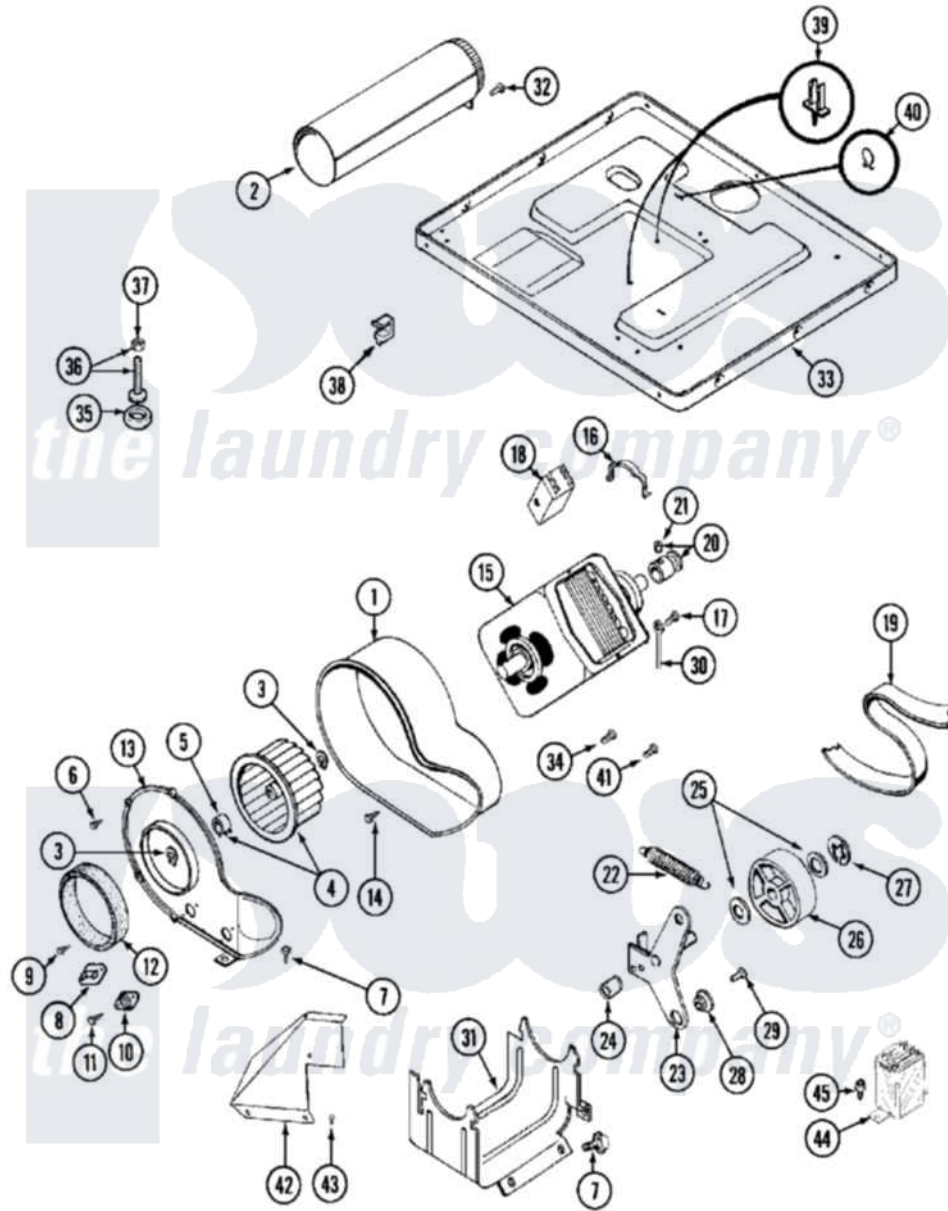

Maytag MDG12PRBAW 07 - MOTOR DRIVE

Maytag [Commercial Maytag MDG12PRBAW Dryer Parts](#) Parts Diagram 07 - MOTOR DRIVE
 Click on the part number to view part

Item	Original Part Number	Replaced By	Status	Part Description
001	Y312893			Housing, Blower
002	Y303442			EXHAUST DUCT ASSEMBLY
003	410233	9703438		Ring-Retrn
004	Y303836			Blower Wheel Assembly And Clamp
005	312967			Clamp, Blower Housing
006	Y312961	W10116751		Screw
007	Y313561			Screw---NA
008	303392			Thermostat, Cycling
"	Y303391	33303391		Thermostat, Cycling
009	211294	90767		Screw, 8A X 3/8 HeX Washer Head Tapping
010	306604			Cut-Off, Thermal Part Not Used
011	NLA		Not Available	SCREW, THERMAL CUT-OFF
012	Y312901			Seal, Housing Cover
013	314778		Not Available	COVER, BLOWER HOUSING