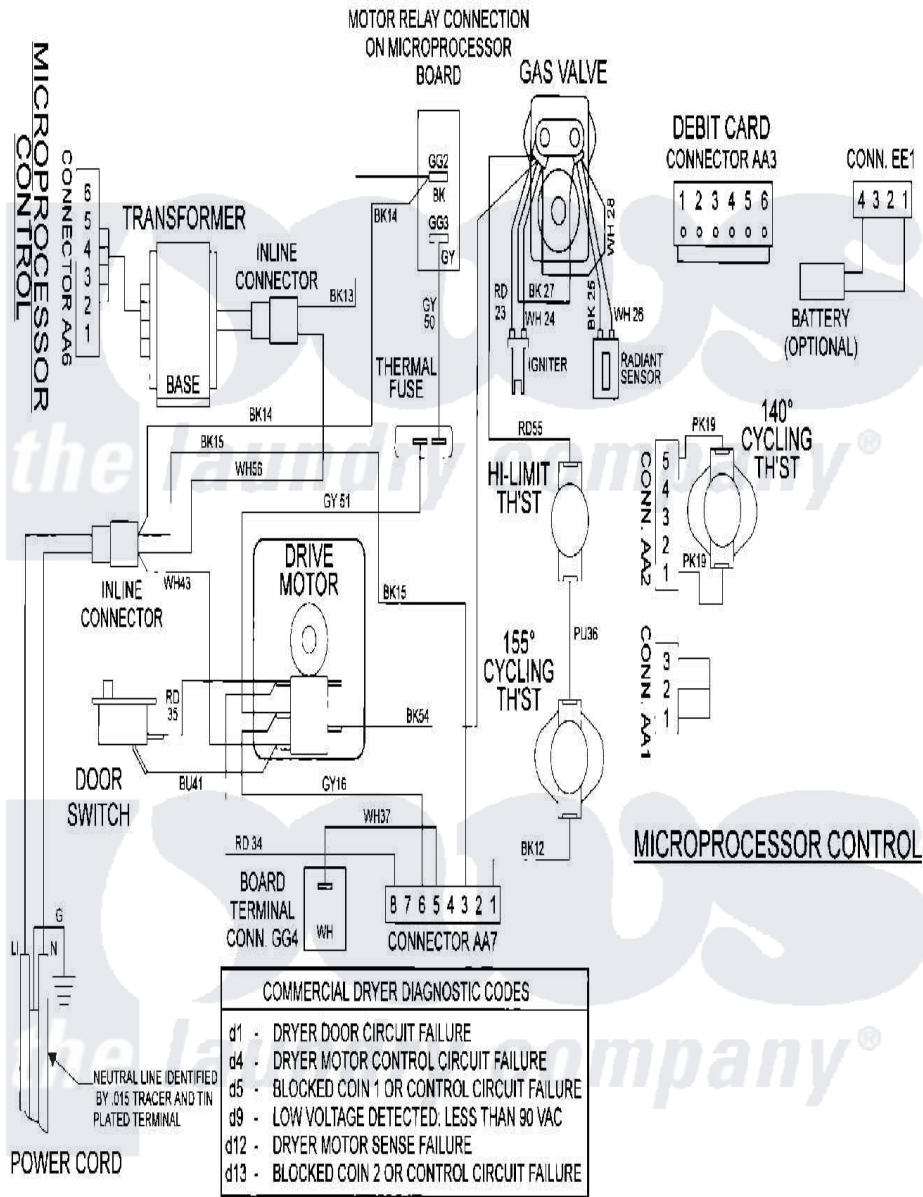

Maytag MDG12PRBAW 08 - WIRING INFORMATION

Maytag [Commercial Maytag MDG12PRBAW Dryer Parts](#) Parts Diagram 08 - WIRING INFORMATION
 Click on the part number to view part

Item	Original Part Number	Replaced By	Status	Part Description
001	NLA		Not Available	WIRING INFORMATION