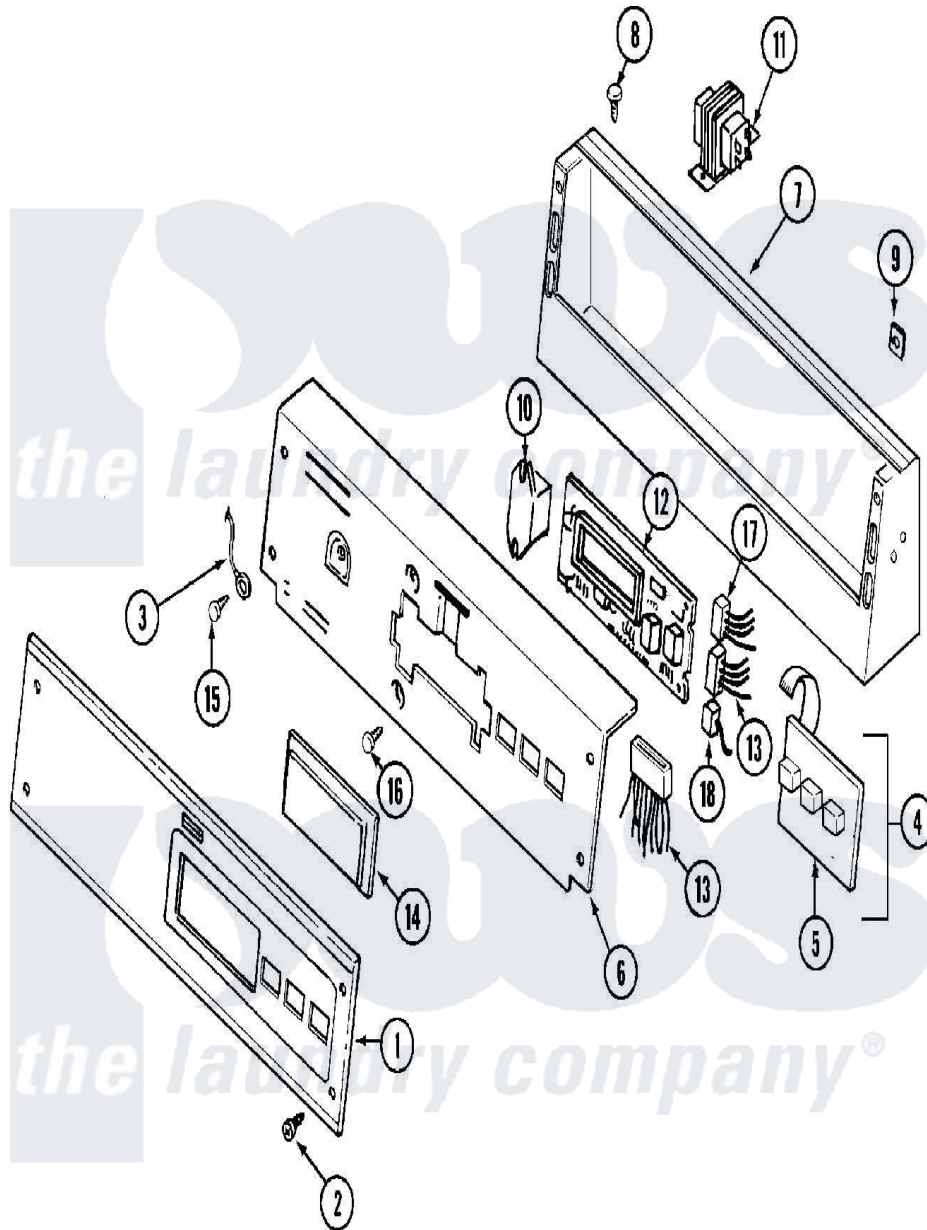

Maytag MDG12PRBBW 01 - CONTROL PANEL

Maytag [Commercial Maytag MDG12PRBBW Dryer Parts](#) Parts Diagram 01 - CONTROL PANEL
 Click on the part number to view part

Item	Original Part Number	Replaced By	Status	Part Description
001	22001976			Bezel
"	NLA		Not Available	PANEL, CONTROL ---N
002	215506			Screw, Control Panel Overlay
003	22001959			Wire, Ground
004	215527	W10140652		Screw, 6-20 X 1/2
"	306694			Backup Plate With Switch
005	215517	W10131113		Push Button
006	33001745		Not Available	PLATE, BACK-UP (WHT)
"	912077			Locknut, Reader Harness
007	33001280			Console
008	212276	W10116760		Screw
009	215003			Fastener, Panel And Bracket
010	206824	W10133335		Relay, Motor
"	Y313559			Screw
011	211294	90767		Screw, 8A X 3/8 HeX Washer Head Tapping
"	22001960			Transformer

012	33001204		Stand-Off, Ccontrol Board
"	33001746	W10130081	Control Board
"	912077		Locknut, Reader Harness
013	314531		Connector, Edgeboard
"	33001739		Wire Harness, Main
"	33001743	33001879	Wire Harness, Main
"	33001879		Wire Harness, Main
014	22001962	W10131114	Cover, Display
015	211252		Screw, Ground Wire
016	215526		Screw, Circuit Board
017	22001965		Optic Switch Assembly
"	NLA	Not Available	CONNECTOR, EDGEBOARD- --NA
018	22001361		Connector, Edgeboard
"	22001966		Harness, Sensor Switch
019	22001973		Harness, Pr Service
"	33001856		Reader Harness Kit