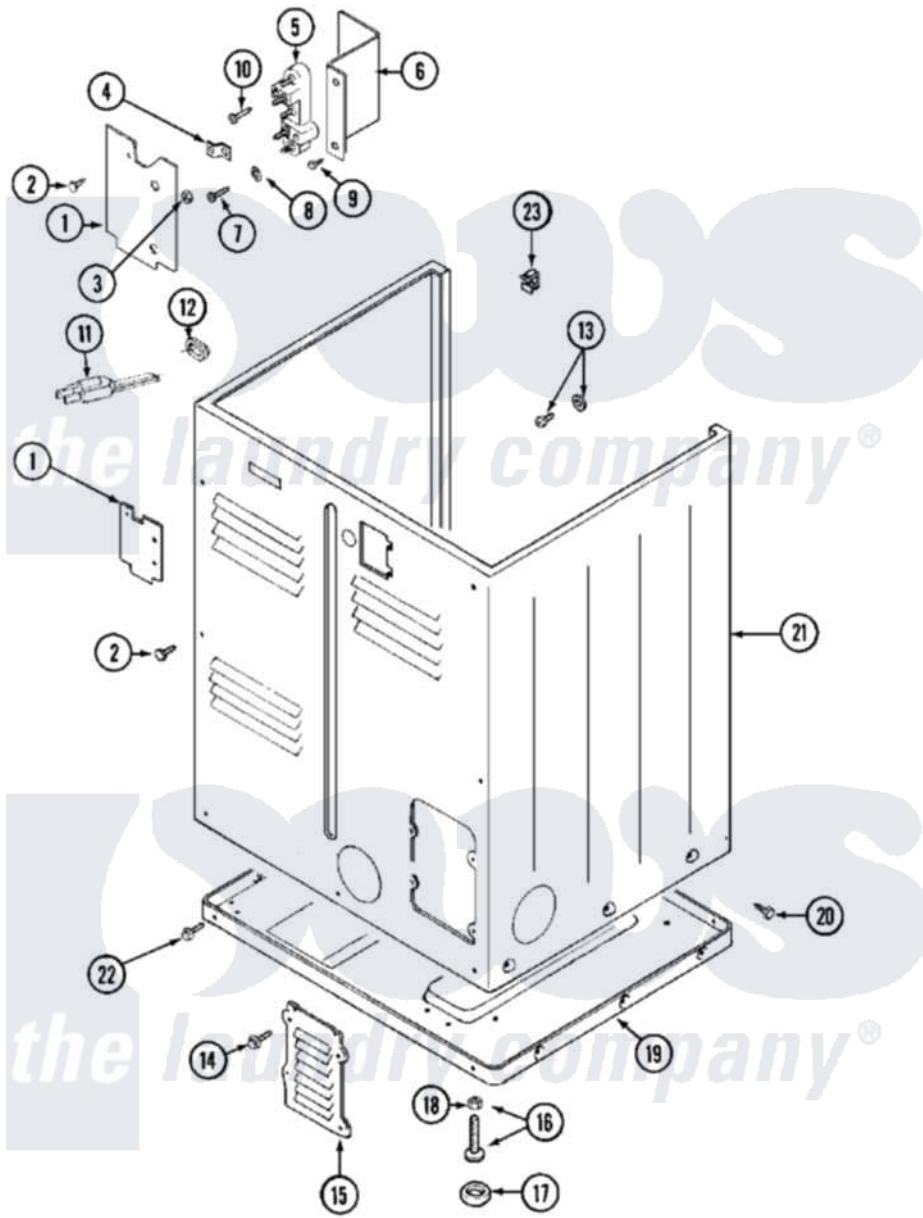

Maytag MDG12PRBBW 04 - CABINET-REAR

Maytag [Commercial Maytag MDG12PRBBW Dryer Parts](#) Parts Diagram 04 - CABINET-REAR
 Click on the part number to view part

Item	Original Part Number	Replaced By	Status	Part Description
001	Y312905		Not Available	COVER, TERMINAL
002	Y313561			Screw---NA
003	311484	112432		Nut
004	Y312184			Strap, Grounding
005	33001244			Block, Terminal
006	Y312904			Bracket, Terminal Block
007	Y312209	W10001200		Screw
008	Y311270			Washer, Terminal Block
009	Y310632	1163839		Screw
010	NLA		Not Available	SCREW, GROUND STRAP
011	22001178	22003062		Cord, Power
"	305168	33002916		Power Cord, Canadian 240V
"	33001425			Locknut, Eared For Canadian
012	211881			Grommet, Cord Part Not Used- Gas Models Only
013	NLA		Not Available	SCREW & WASHER ASSY.
014	216423	3370225		Screw

015	Y312951		Not Available	ACCESS COVER, BACK
016	Y305086			Adjustable Leg And Nut
017	Y314137			Foot, Rubber
018	Y052740	62739		Nut, Lock
019	Y303361		Not Available	BASE ASSY. (UPPER & LOWER)
020	213007			Xfor Cabinet See Cabinet, Back
021	NLA		Not Available	CABINET (WHT)
022	Y313561			Screw---NA
"	Y310632	1163839		Screw
023	Y310376			Clip, Door Switch Harness