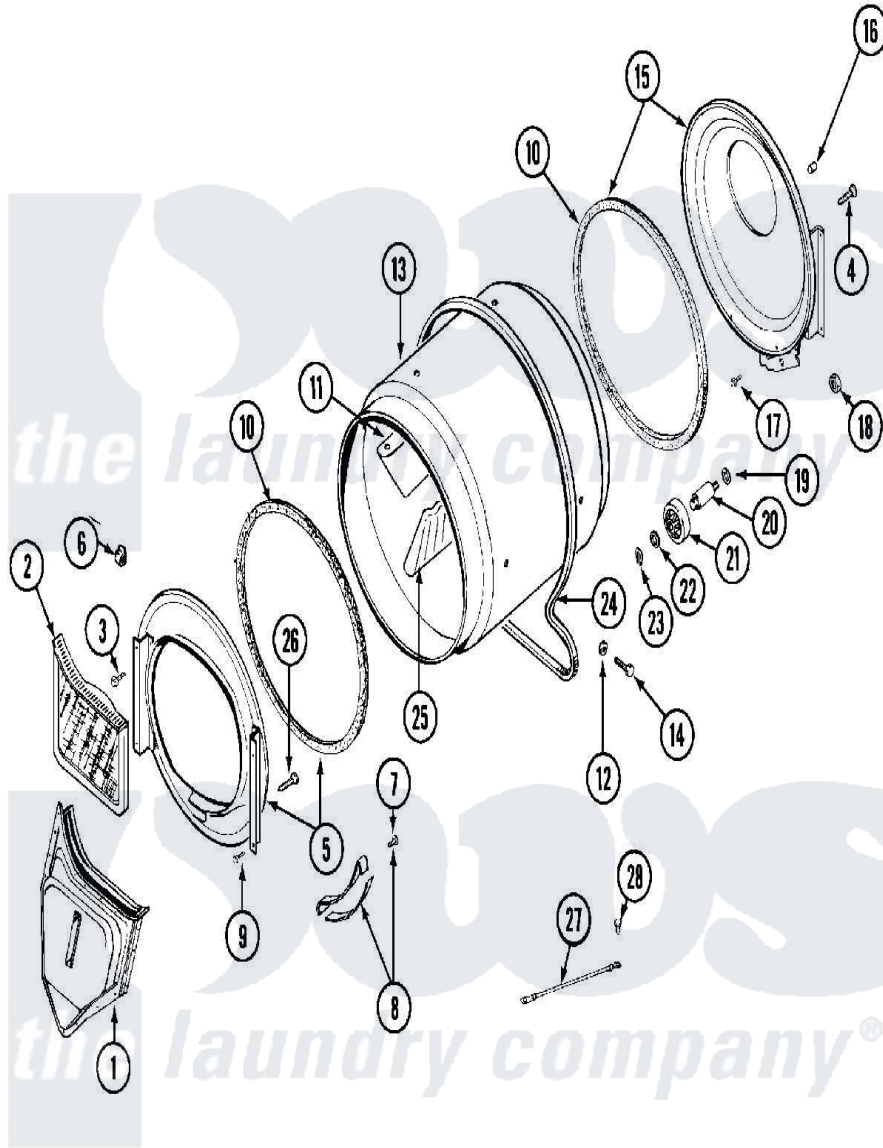

Maytag MDG12PRBBW 05 - TUMBLER

Maytag [Commercial Maytag MDG12PRBBW Dryer Parts](#) Parts Diagram 05 - TUMBLER
 Click on the part number to view part

Item	Original Part Number	Replaced By	Status	Part Description
001	33001016			Outlet Duct Assembly
002	33001170	33002970		Lint Filte
003	NLA		Not Available	SCREW, TUMBLER SUPPORT
004	Y313561			Screw---NA
005	33001179			Front, Tumbler
006	Y310376			Clip, Door Switch Harness
007	210720			Rivet, Bearing To Tumbler Frnt
008	306508			Tumbler Bearing Kit ---W
009	Y310632	1163839		Screw
010	314820			Seal, Tumbler
011	33001012			Baffle
012	314158			Washer, Baffle To Tumbler
013	33001108		Not Available	DRYER TUMBLER, W/O BAFFLES
014	Y310759			Screw, Tumbler Baffles
015	33001178			Back, Tumbler

016	NLA	Not Available	COVER, THREAD
017	Y310632	1163839	Screw
018	312538	33001443	Nut, Hex
019	Y313347	312535	Washer, Vault Mounting Brk.
020	Y312948	6-3129480	Shaft- Tumbler
021	Y303373	12001541	Drum Roller/Washer Assembly--W
022	312535		Washer, Vault Mounting Brk.
023	410233	9703438	Ring-Retrn
024	Y312959		Poly "V" Belt For Tumbler
025	33001004		Baffle, Tall
026	Y314110	33002917	Screw, No.10-16
027	901220		Ground Wire
028	910343	488234	Screw 8-32 X 1/4