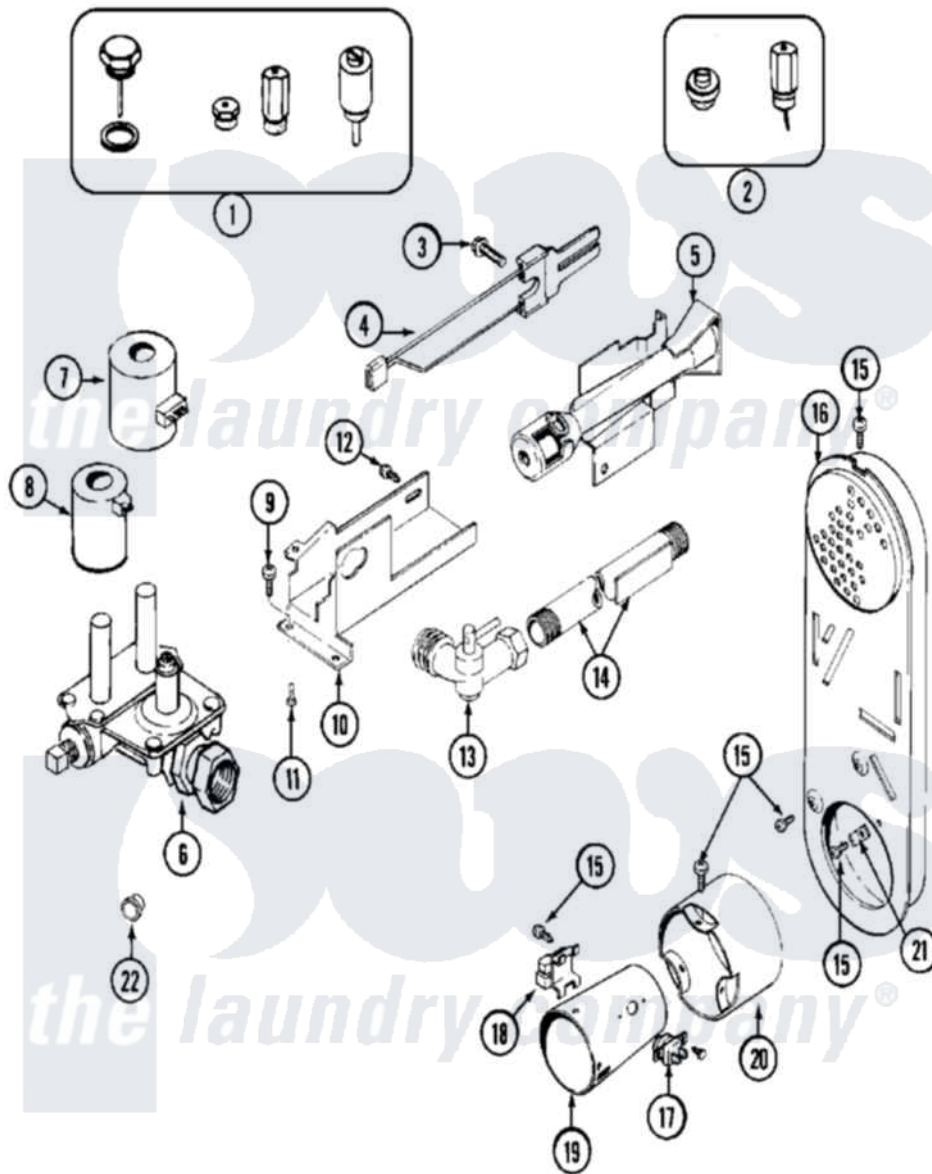

# Maytag MDG12PRBBW 06 - GAS VALVE

Maytag [Commercial Maytag MDG12PRBBW Dryer Parts](#) Parts Diagram 06 - GAS VALVE  
 Click on the part number to view part

Item	Original Part Number	Replaced By	Status	Part Description
001	Y308378	<a href="#">W10402145</a>		LP Gas Con
002	Y308377		Not Available	CONVERSION KIT (LP TO NATURAL)
003	<a href="#">304971</a>			Screw Note: Screw, Igniter
004	304970	<a href="#">4391996</a>		Ignitor
005	33001247	<a href="#">33002793</a>		Burner Assembly
006	<a href="#">308345</a>			Valve, Gas
007	<a href="#">306106</a>			Coil, Holding And Booster-W
008	306105	<a href="#">694540</a>		Coil, 60 Hz
009	<a href="#">Y313561</a>			Screw----NA
010	<a href="#">314566</a>			Gas Control Bracket
011	<a href="#">Y313559</a>			Screw
012	314082	<a href="#">90767</a>		Screw, 8A X 3/8 HeX Washer Head Tapping
"	314568	<a href="#">Y313559</a>		Screw
013	33001842	<a href="#">3406051</a>		Elbow Union Assembly
"	<a href="#">Y303349</a>			Angle Shut-Off, Gas Valve

014	Y303383	<a href="#">33001735</a>	Pipe And Bracket Assembly Series 18 Not Needed Use Vavle
015	<a href="#">211294</a>	<a href="#">90767</a>	Screw, 8A X 3/8 HeX Washer Head Tapping
016	Y308504	Not Available	INLET DUCT ASSEMBLY
017	<a href="#">305169</a>		Thermostat, Hi-Limit Gas
018	Y303377	<a href="#">338906</a>	Radiant, Sensor
019	<a href="#">Y308548</a>		Combustion Cone Assembly
020	<a href="#">Y303841</a>		Cone, Extension
021	<a href="#">Y312890</a>		Retainer, Heater Chamber
022	<a href="#">33001693</a>		Cap, Gas Pipe