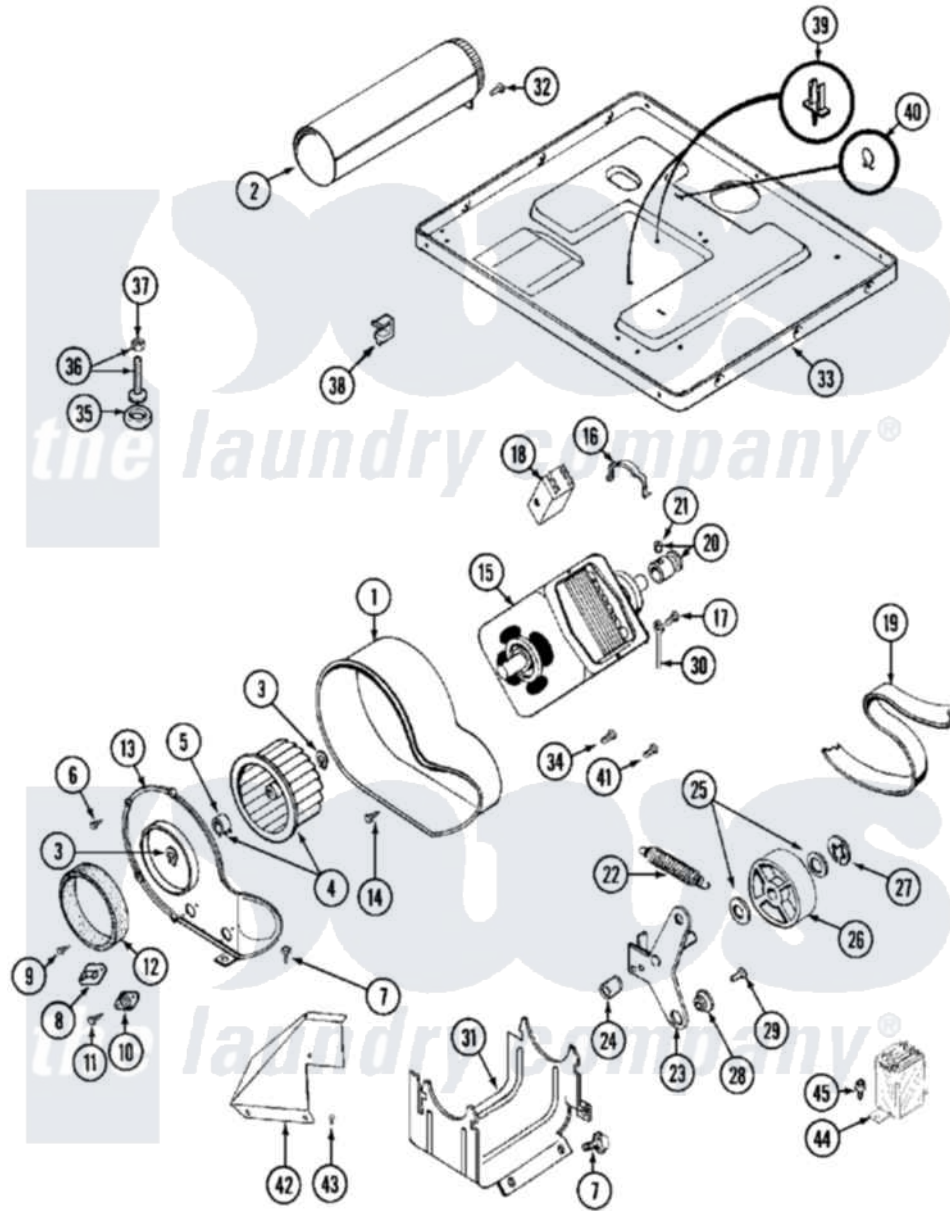

Maytag MDG12PRBBW 07 - MOTOR DRIVE

Maytag [Commercial Maytag MDG12PRBBW Dryer Parts](#) Parts Diagram 07 - MOTOR DRIVE
 Click on the part number to view part

Item	Original Part Number	Replaced By	Status	Part Description
001	Y312893			Housing, Blower
002	Y303442			EXHAUST DUCT ASSEMBLY
003	410233	9703438		Ring-Retrn
004	Y303836			Blower Wheel Assembly And Clamp
005	312967			Clamp, Blower Housing
006	Y312961	W10116751		Screw
007	Y313561			Screw----NA
008	303392			Thermostat, Cycling
"	Y303391	33303391		Thermostat, Cycling
009	211294	90767		Screw, 8A X 3/8 HeX Washer Head Tapping
010	306604			Cut-Off, Thermal Part Not Used
011	NLA		Not Available	SCREW, THERMAL CUT-OFF
012	Y312901			Seal, Housing Cover
013	314778		Not Available	COVER, BLOWER HOUSING