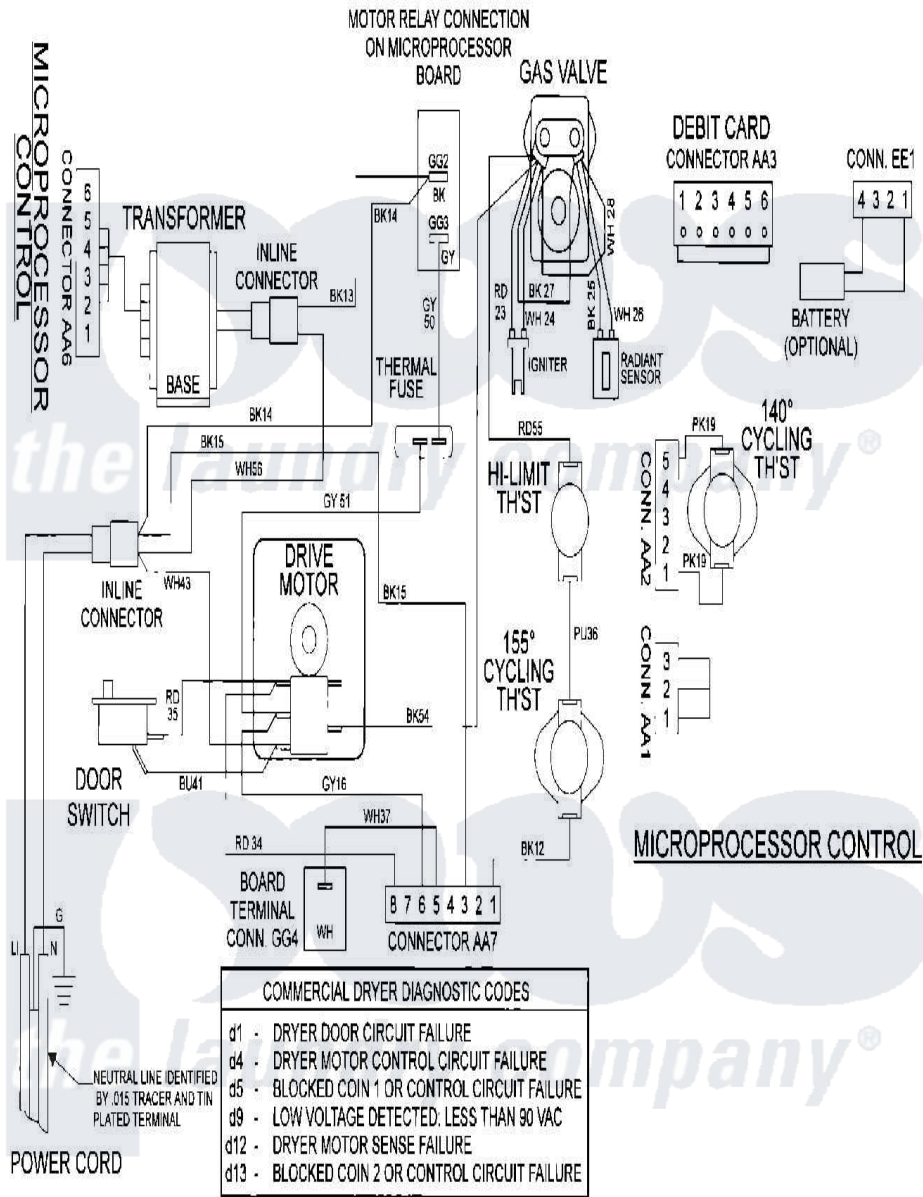

Maytag MDG12PRBBW 08 - WIRING INFORMATION

Maytag [Commercial Maytag MDG12PRBBW Dryer Parts](#) Parts Diagram 08 - WIRING INFORMATION
 Click on the part number to view part

Item	Original Part Number	Replaced By	Status	Part Description
001	NLA		Not Available	WIRING INFORMATION