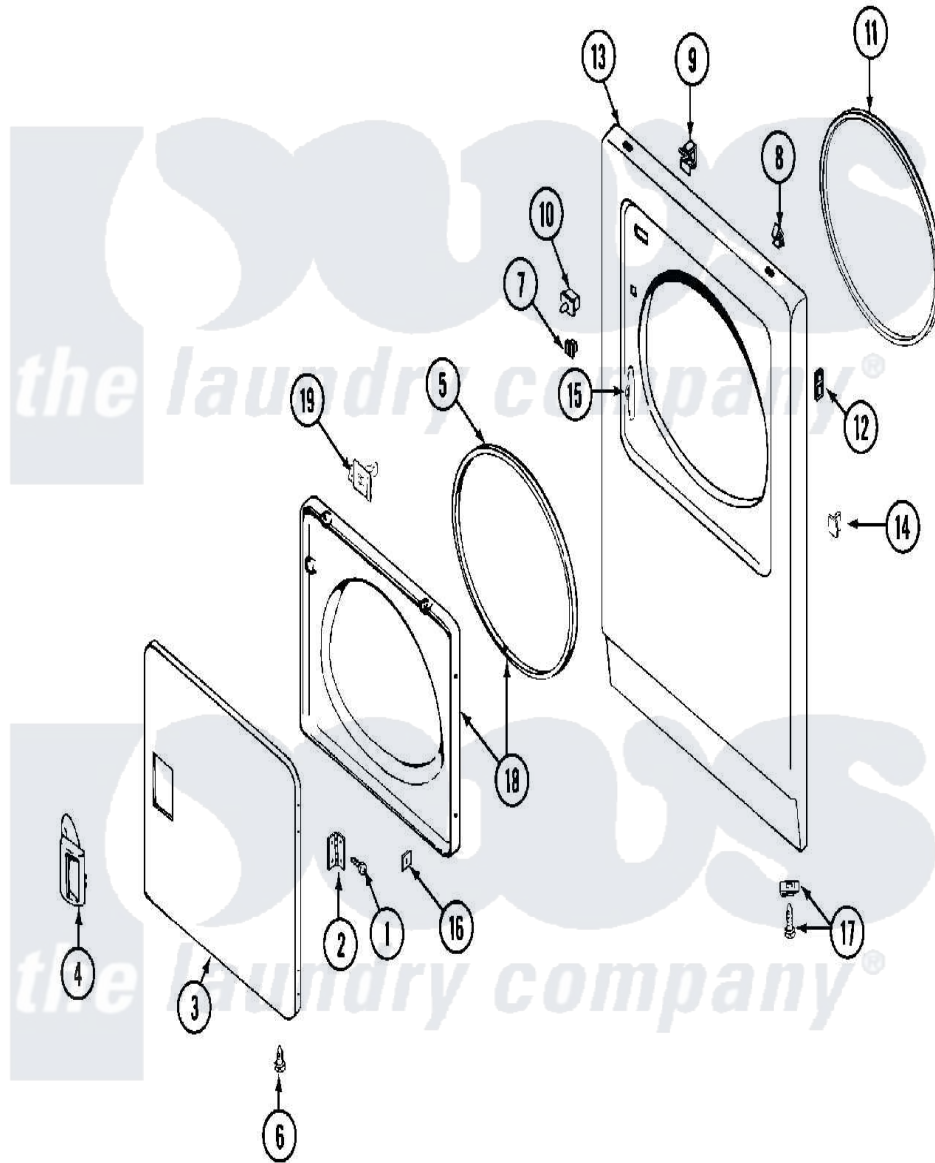

Maytag MDG12PSAGW 03 - DOOR

Maytag [Commercial Maytag MDG12PSAGW Dryer Parts](#) Parts Diagram 03 - DOOR
 Click on the part number to view part

Item	Original Part Number	Replaced By	Status	Part Description
001	Y314062			Screw, Door Hinge And Panel
002	33001230			Hinge, Door
003	33001240			Door
004	33001241			Handle, Door
005	33001131			Seal, Door
006	33001132	33002342		Plug, Sifht Hole
007	Y304578	LA-1003		Door Catch Kit
008	22001650			Fastener, Spring
009	Y310376			Clip, Door Switch Harness
010	33001436			Switch, Door
011	314937			Seal, Front Panel
012	NLA		Not Available	SPEEDNUT, HINGE SCREW
"	NLA		Not Available	SCREW, PLASTIC
013	33001486	98008544		Screw
"	NLA		Not Available	PANEL, FRONT (WHT-EXPORT)
014	NLA		Not Available	PLUG, DOOR CATCH

015	33001175		Cover, Hinge Hole
016	Y313910		Clip, Door Liner To Outer Panel
017	22001496		Front Panel Fastener And Screw
018	33001243	Not Available	PANEL, INNER DOOR (W/SEAL)
019	314944	33001305	Strike, Door
"	33001305		Strike, Door