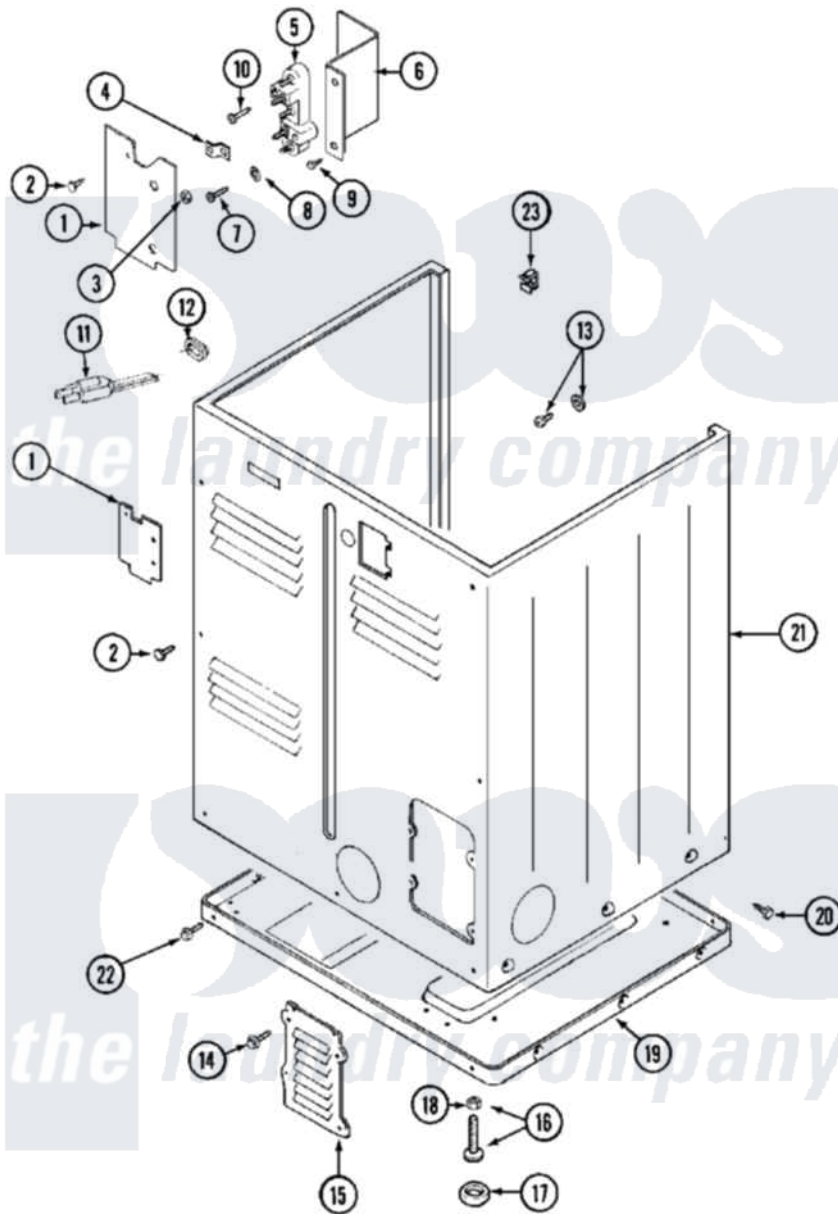

Maytag MDG12PSAGW 04 - CABINET-REAR

Maytag [Commercial Maytag MDG12PSAGW Dryer Parts](#) Parts Diagram 04 - CABINET-REAR
 Click on the part number to view part

Item	Original Part Number	Replaced By	Status	Part Description
001	Y312905		Not Available	COVER, TERMINAL
002	Y313561			Screw----NA
003	311484	112432		Nut
004	Y312184			Strap, Grounding
005	33001244			Block, Terminal
006	Y312904			Bracket, Terminal Block
007	Y312209	W10001200		Screw
008	Y311270			Washer, Terminal Block
009	Y310632	1163839		Screw
010	NLA		Not Available	SCREW, GROUND STRAP
011	33001285		Not Available	CORD, POWER
"	33001425			Locknut, Eared For Canadian
"	33001819		Not Available	CORD, POWER (AS WRAPPED)
012	216183			Grommet, Cord Export
013	NLA		Not Available	SCREW & WASHER ASSEMBLY

014	216423	3370225		Screw
015	Y312951		Not Available	ACCESS COVER, BACK
016	Y305086			Adjustable Leg And Nut
017	Y314137			Foot, Rubber
018	Y052740	62739		Nut, Lock
019	Y303361		Not Available	BASE ASSY. (UPPER & LOWER)
020	213007			Xfor Cabinet See Cabinet, Back
021	NLA		Not Available	CABINET (WHT)
022	Y313561			Screw----NA
"	Y310632	1163839		Screw
023	Y310376			Clip, Door Switch Harness