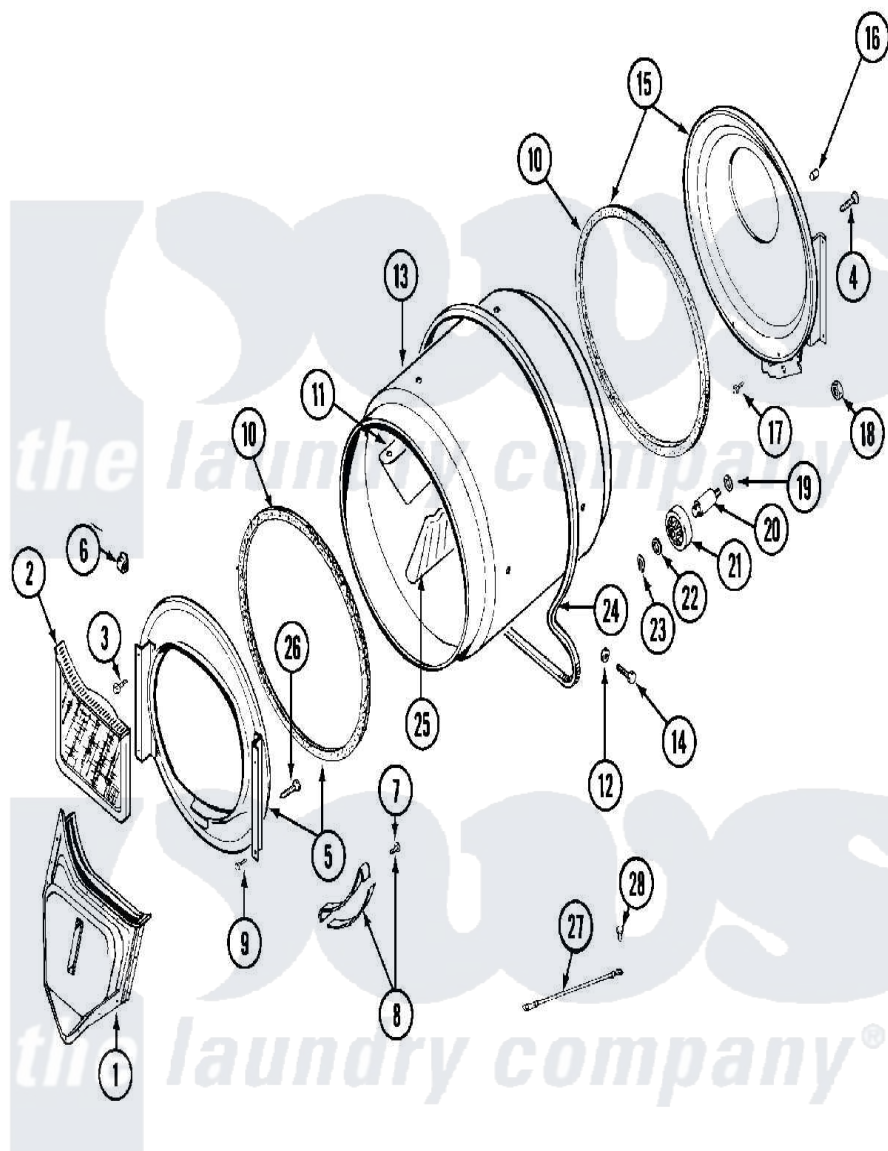

Maytag MDG12PSAGW 05 - TUMBLER

Maytag [Commercial Maytag MDG12PSAGW Dryer Parts](#) Parts Diagram 05 - TUMBLER
 Click on the part number to view part

Item	Original Part Number	Replaced By	Status	Part Description
001	33001016			Outlet Duct Assembly
002	33001170	33002970		Lint Filte
003	NLA		Not Available	SCREW, TUMBLER SUPPORT
004	Y313561			Screw---NA
005	33001179			Front, Tumbler
006	Y310376			Clip, Door Switch Harness
007	210720			Rivet, Bearing To Tumbler Frnt
008	306508			Tumbler Bearing Kit ---W
009	Y310632	1163839		Screw
010	314820			Seal, Tumbler
011	33001012			Baffle
012	314158			Washer, Baffle To Tumbler
013	33001108		Not Available	DRYER TUMBLER, W/O BAFFLES
014	Y310759			Screw, Tumbler Baffles
015	33001178			Back, Tumbler

016	NLA	Not Available	COVER, THREAD
017	Y310632	1163839	Screw
018	312538	33001443	Nut, Hex
019	Y313347	312535	Washer, Vault Mounting Brk.
020	Y312948	6-3129480	Shaft- Tumbler
021	Y303373	12001541	Drum Roller/Washer Assembly--W
022	312535		Washer, Vault Mounting Brk.
023	410233	9703438	Ring-Retrn
024	Y312959		Poly "V" Belt For Tumbler
025	33001004		Baffle, Tall
026	Y314110	33002917	Screw, No.10-16
027	901220		Ground Wire
028	910343	488234	Screw 8-32 X 1/4